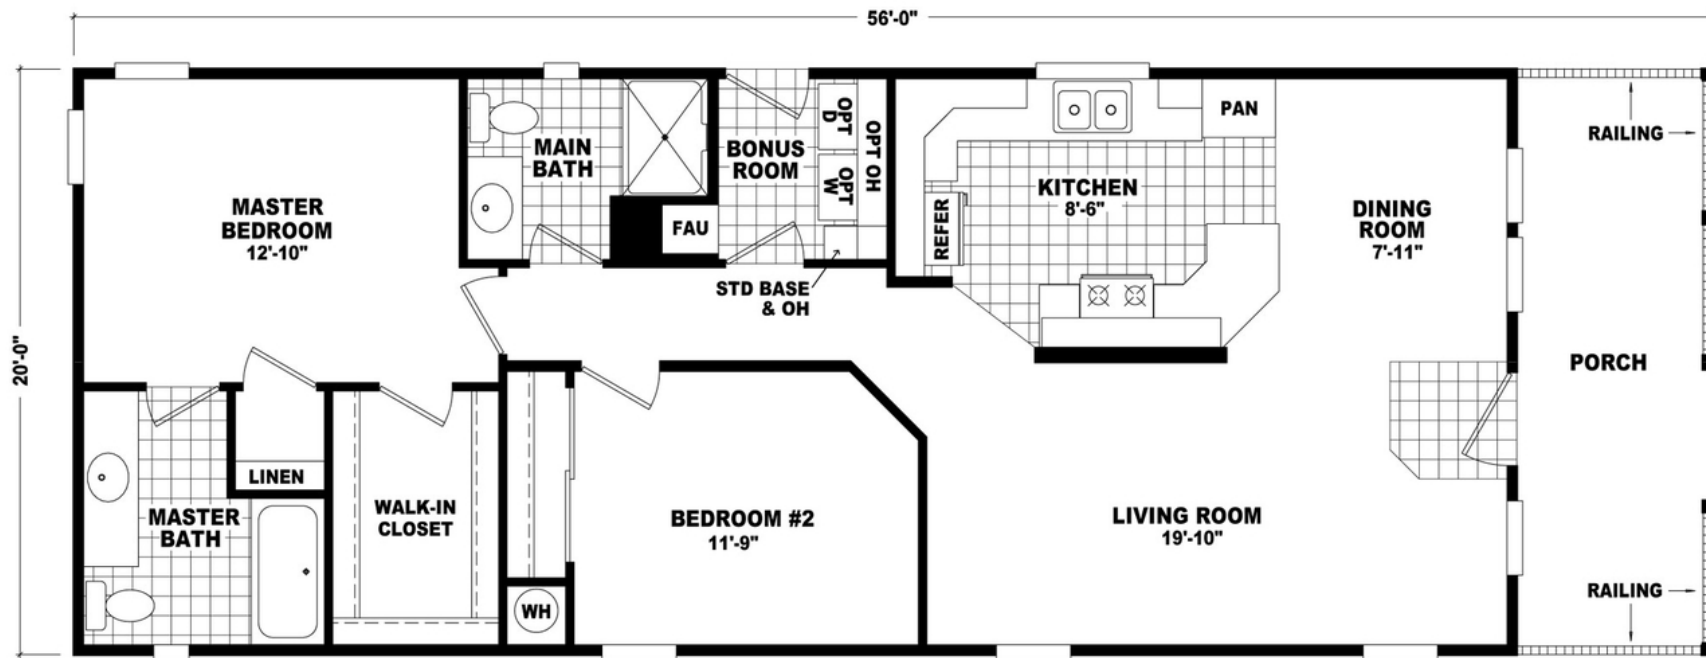

# Tibble

Value Porch Home Series

1,490 SQ. FT. (Approximate) 3 Bedrooms, 2 Baths

Last Updated: 7-21-21

**FACTORY SELECT HOMES**  
8610 E. Main Street  
Mesa, AZ 85207

**FactorySelectMobileHomes.com | 1-800-670-1464**