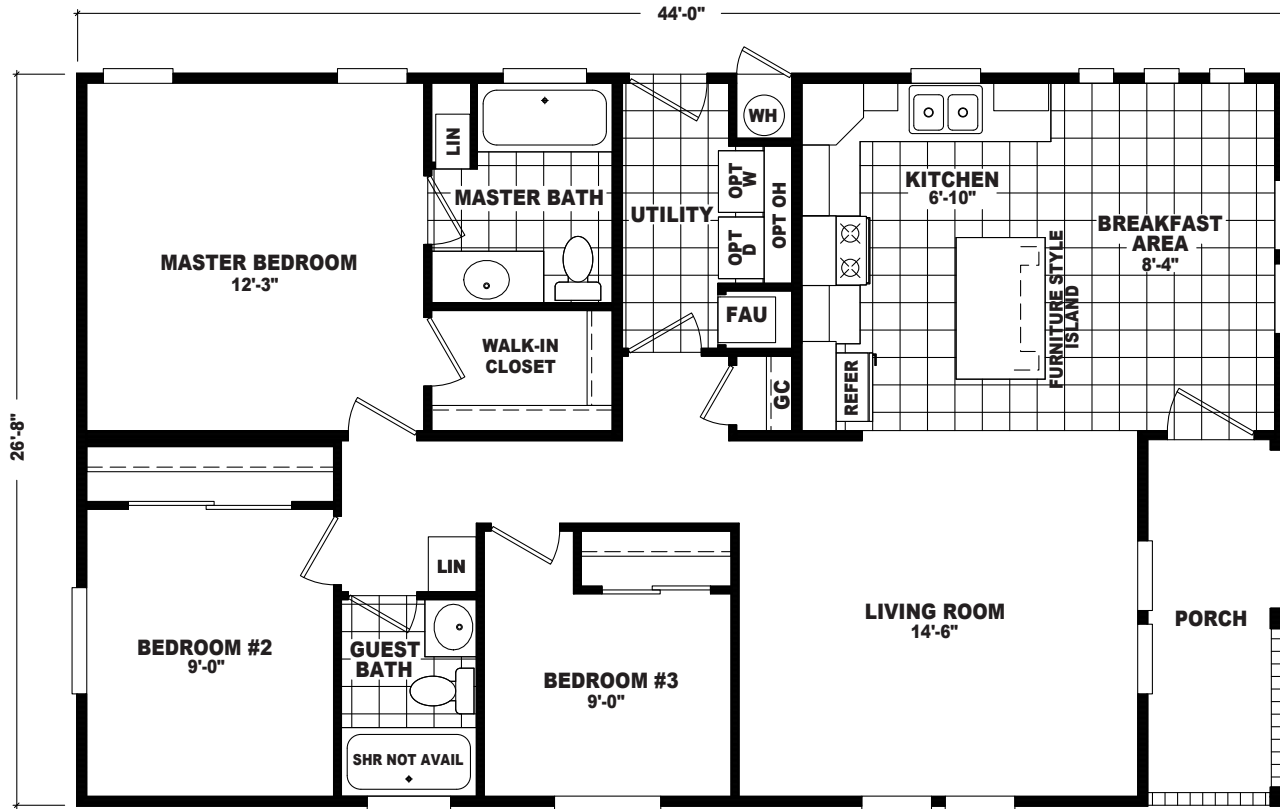

Ragle

Westin Porch Series

1,173 SQ. FT. (Approximate) 3 Bedrooms, 2 Baths

Last Updated: 7-21-21

FACTORY SELECT HOMES

8610 E. Main Street
Mesa, AZ 85207

FactorySelectMobileHomes.com | 1-800-670-1464

IMPORTANT: Alta Cima Corp reserves the right to modify, cancel or substitute products or features of this event at any time without prior notice or obligation. Pictures and other promotional materials are representative and may depict or contain floor plans, square footages, elevations, options, upgrades, extra design features, decorations, floor coverings, specialty light fixtures, custom paint and wall coverings, window treatments, landscaping, sound and alarm systems, furnishings, appliances, and other designer/decorator features and amenities that are not included as part of the home and/or may not be available at all locations. Home, pricing and community information is subject to change, and homes to prior sale, at any time without notice or obligation. ©2020 Alta Cima Corp. All rights reserved.