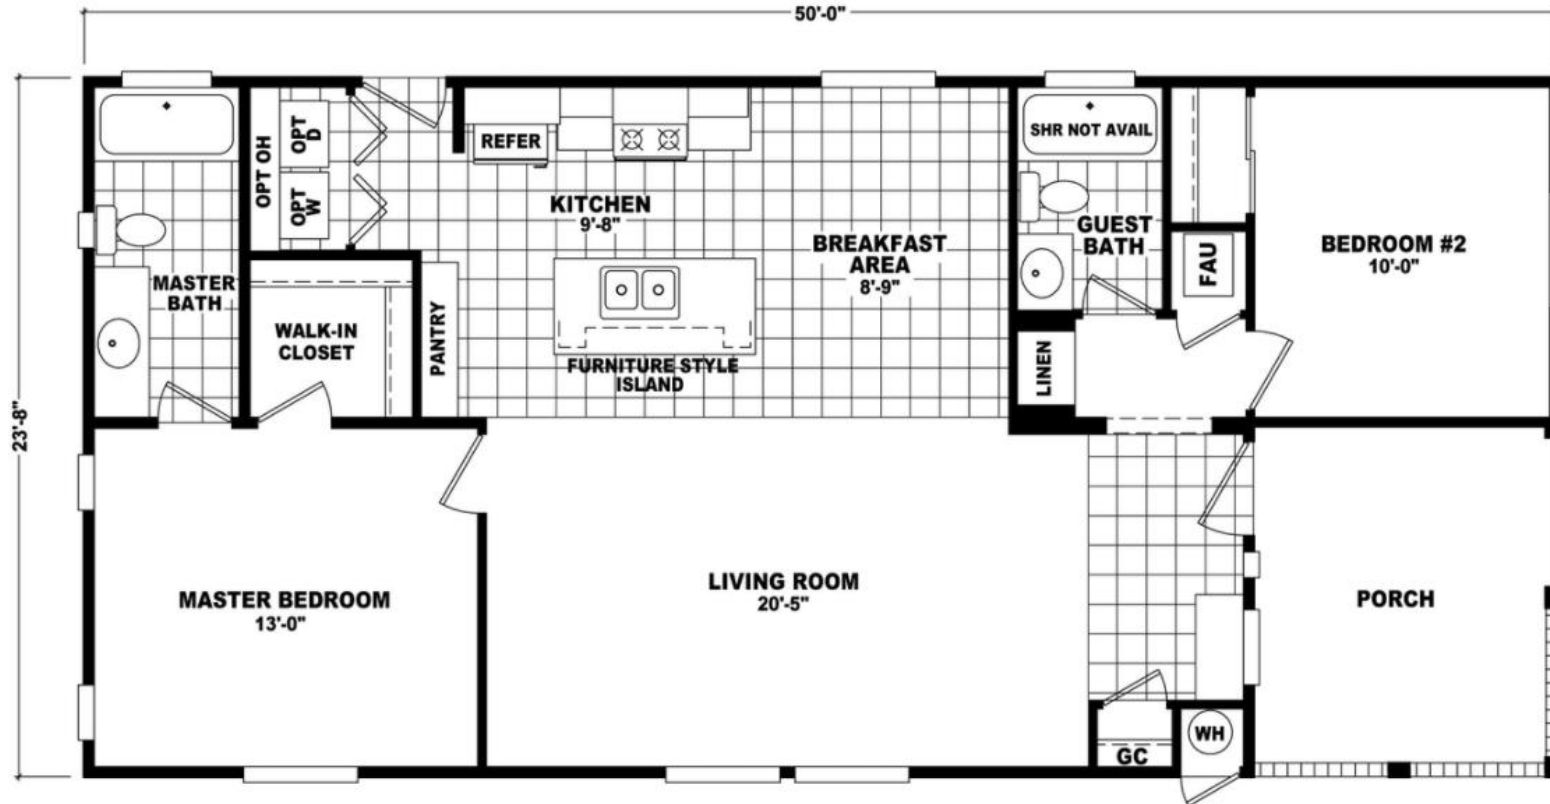

# Gunnison

Value Porch Home Series

1,183 SQ. FT. (Approximate) 2 Bedrooms, 2 Baths

Last Updated: 7-21-21

**FACTORY SELECT HOMES**  
 8610 E. Main Street  
 Mesa, AZ 85207

**FactorySelectMobileHomes.com | 1-800-670-1464**