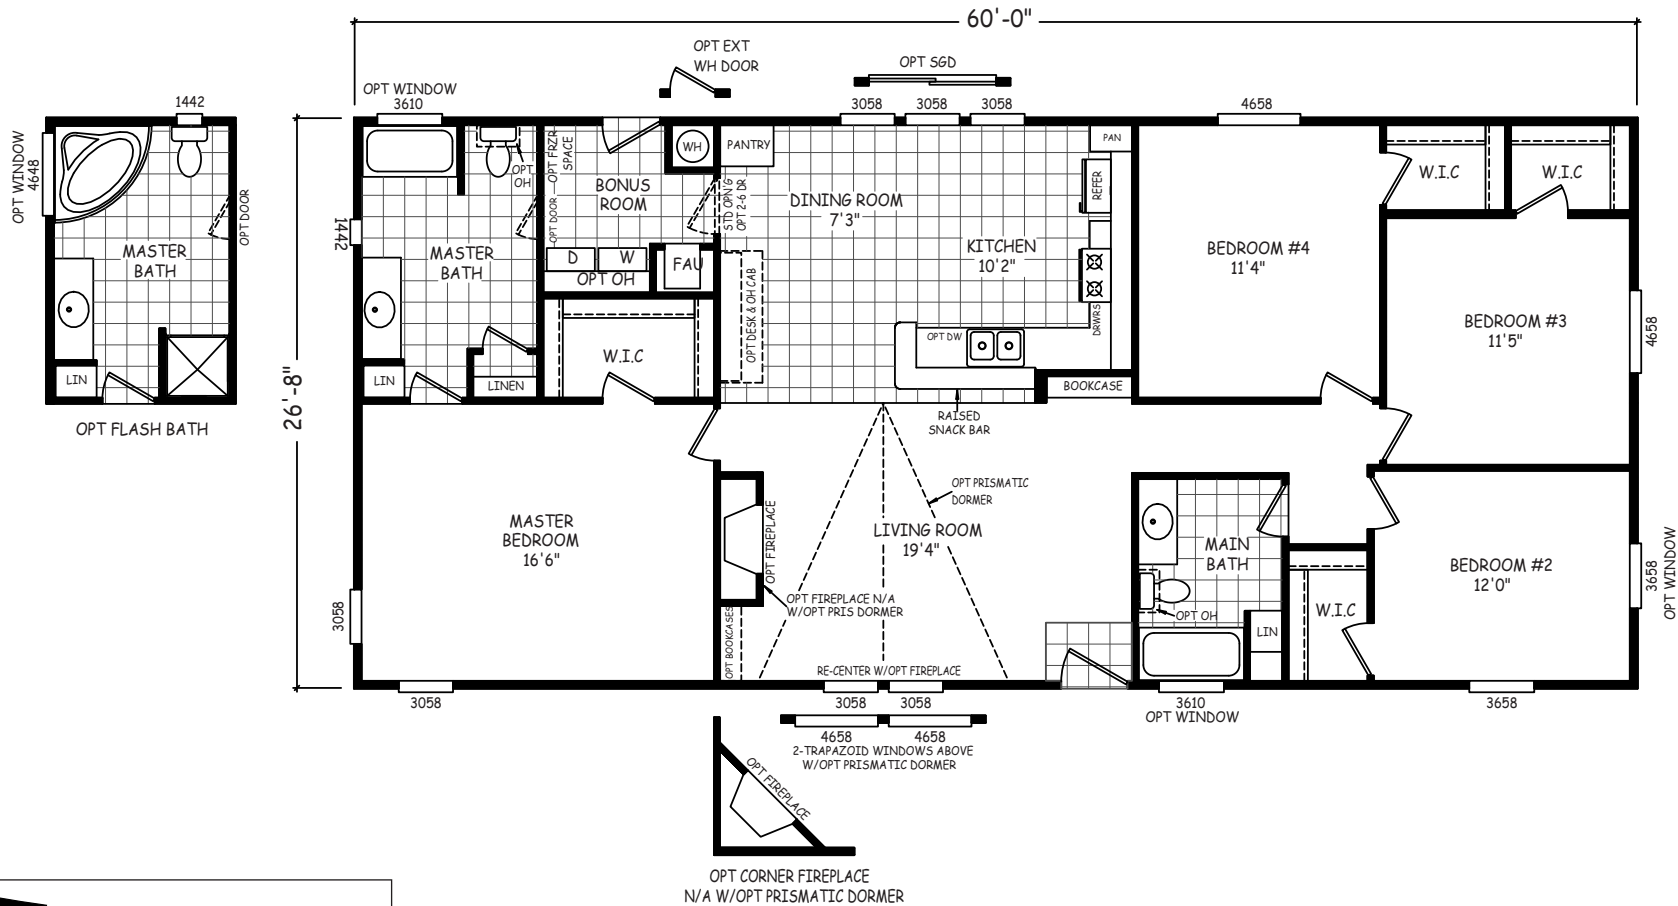

Roy

Laurel Manor Series

1,600 SQ. FT. (Approximate) 4 Bedroom, 2 Bath

Last Updated: 12-8-20

FACTORY SELECT HOMES
8610 E. Main Street
Mesa, AZ 85207

FactorySelectMobileHomes.com | 1-800-670-1464

IMPORTANT: Alta Cima Corp reserves the right to modify, cancel or substitute products or features of this event at any time without prior notice or obligation. Pictures and other promotional materials are representative and may depict or contain floor plans, square footages, elevations, options, upgrades, extra design features, decorations, floor coverings, specialty light fixtures, custom paint and wall coverings, window treatments, landscaping, sound and alarm systems, furnishings, appliances, and other designer/decorator features and amenities that are not included as part of the home and/or may not be available at all locations. Home, pricing and community information is subject to change, and homes to prior sale, at any time without notice or obligation. ©2020 Alta Cima Corp. All rights reserved.