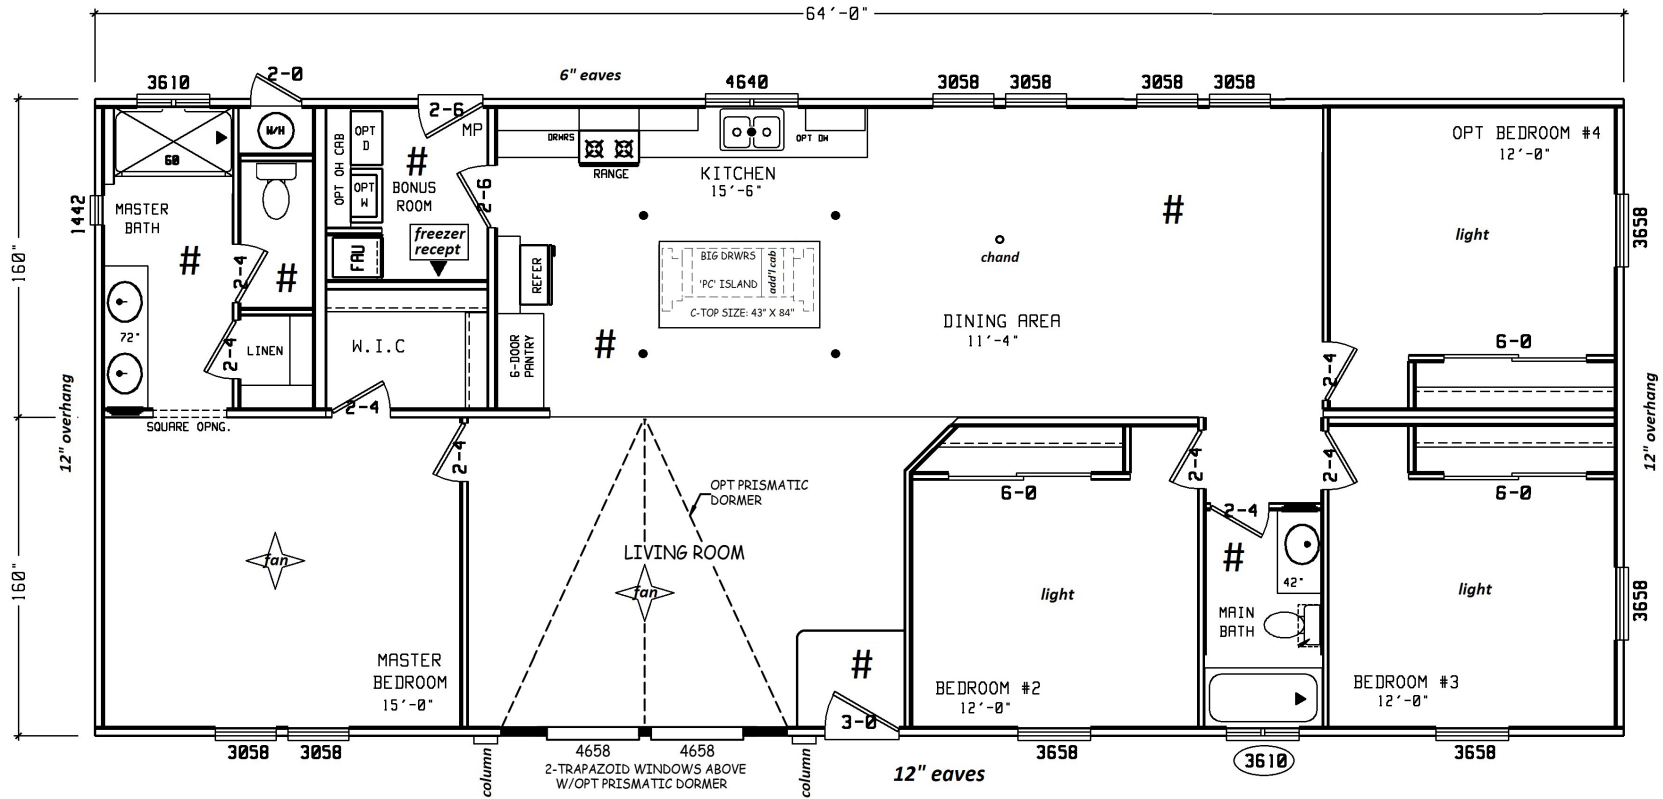

Capulin

Laurel Manor Series

1,707 SQ. FT. (Approximate) 3 Bedroom, 2 Bath

Last Updated: 12-8-20

FACTORY SELECT HOMES
8610 E. Main Street
Mesa, AZ 85207

FactorySelectMobileHomes.com | 1-800-670-1464

IMPORTANT: Alta Cima Corp reserves the right to modify, cancel or substitute products or features of this event at any time without prior notice or obligation. Pictures and other promotional materials are representative and may depict or contain floor plans, square footages, elevations, options, upgrades, extra design features, decorations, floor coverings, specialty light fixtures, custom paint and wall coverings, window treatments, landscaping, sound and alarm systems, furnishings, appliances, and other designer/decorator features and amenities that are not included as part of the home and/or may not be available at all locations. Home, pricing and community information is subject to change, and homes to prior sale, at any time without notice or obligation. ©2020 Alta Cima Corp. All rights reserved.