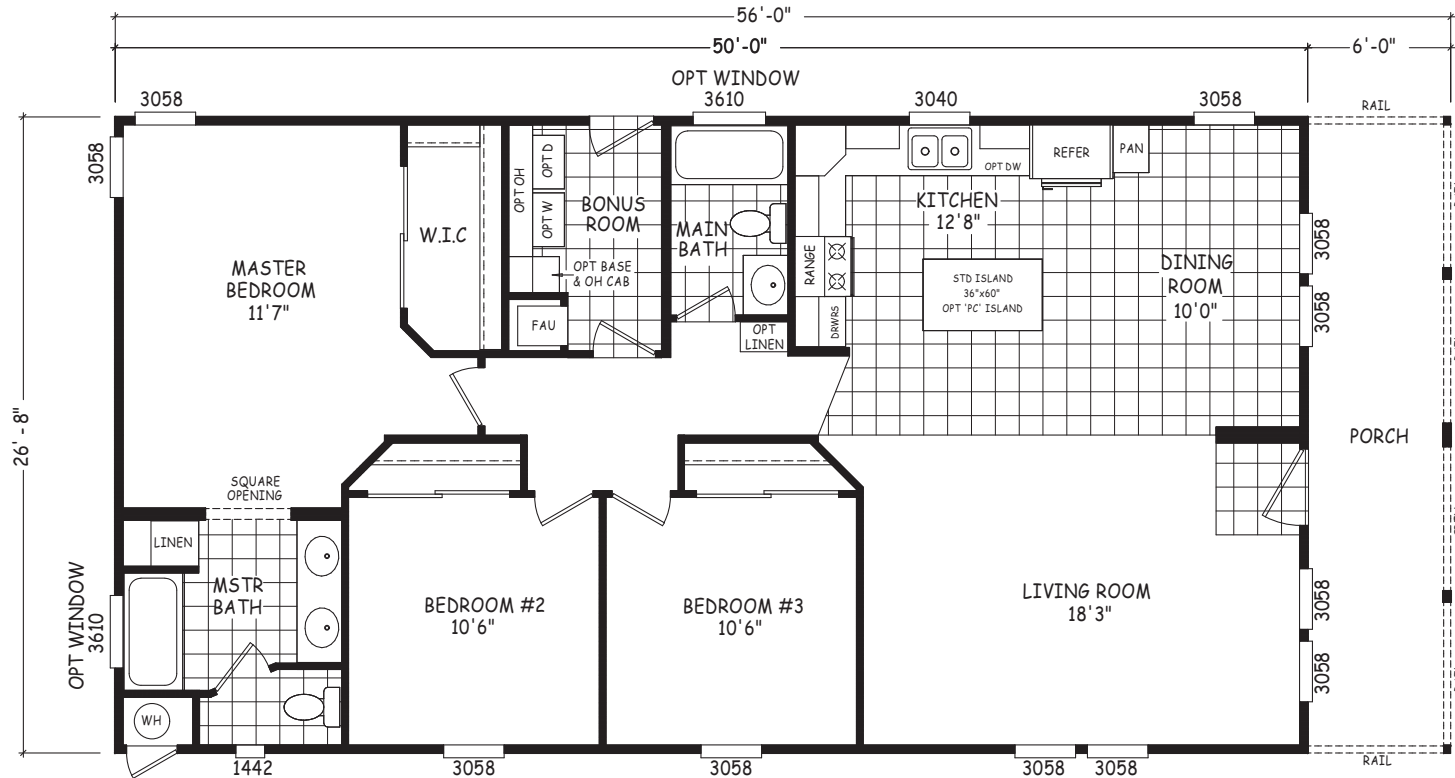

Yarnell

Factory Select Series 

3 Bedrooms, 2 Bath
Approx. 1,493 Sq. Ft.

Last Updated: 7-21-20

I authorize Factory Select Homes to build my house, per this plan.

X _____
Customer Signature/Date

1-800-670-1464 www.FactorySelectMobileHomes.com 1-800-670-1464 www.FactorySelectMobileHomes.com