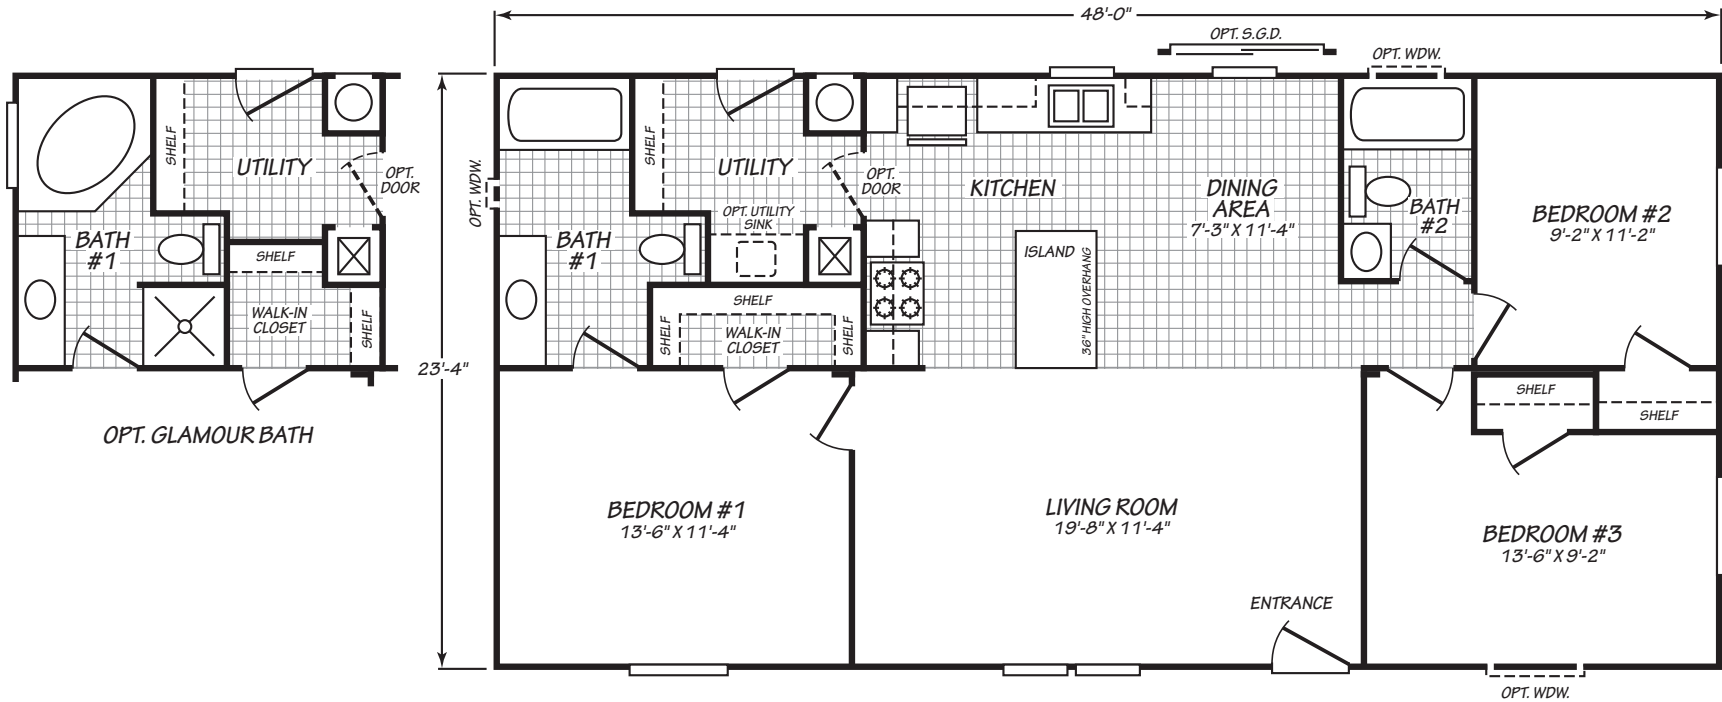

Calada

Canyon Lake Series

3 Bedrooms, 2 Baths
Approx. 1,120 Sq. Ft.

Last Updated: 6-25-20

Factory Select Homes
8610 E. Main Street
Mesa, Arizona 85207

I authorize Factory Select Homes to build my house, per this plan.