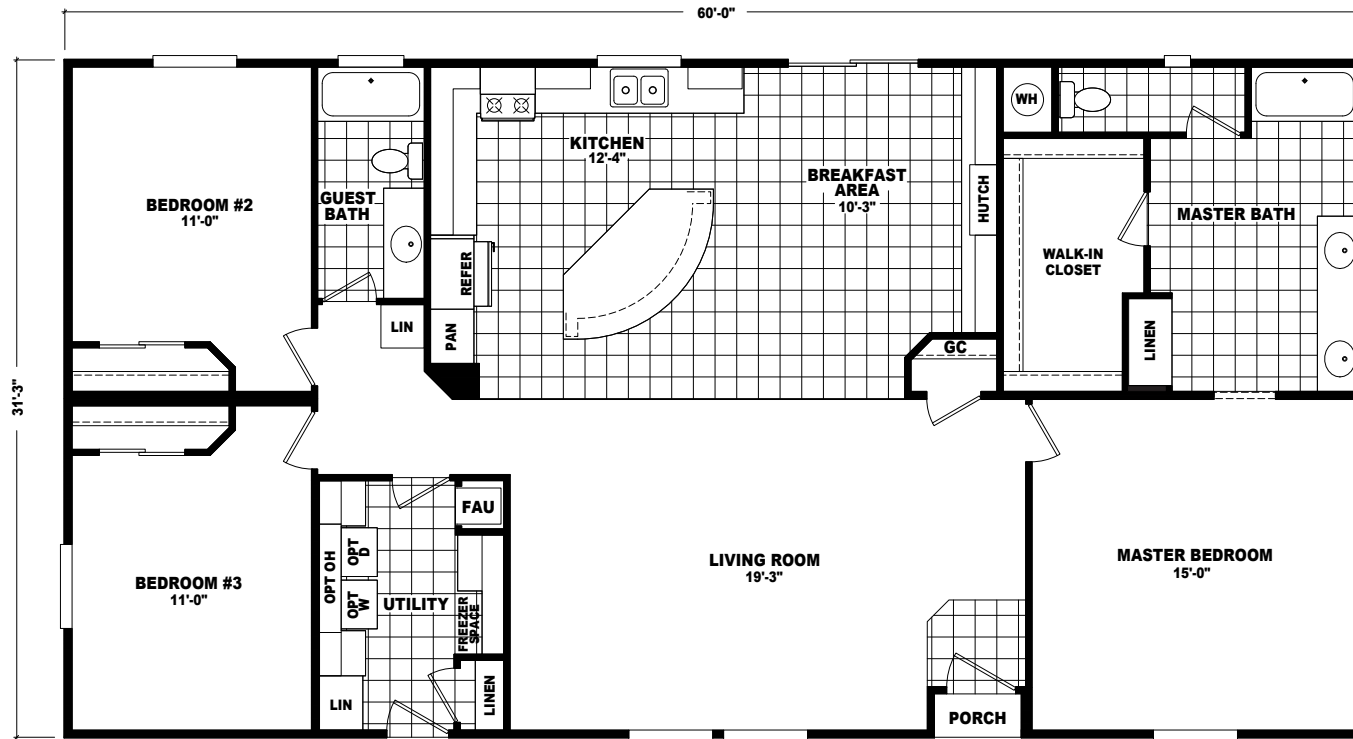

Stover

Mountain Ridge Series 

FactorySelectHomes

3 Bedrooms, 2 Baths
Approx. 1,875 Sq. Ft.

Last Updated: 1-6-2020

OPTIONAL LUX BATH

OPTIONAL 4'x 6' CERAMIC TILE SHOWER WITH SHOWER SPA

• Flagstaff