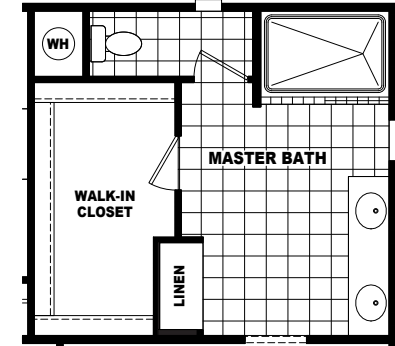

Stover

Mountain Ridge Series 

FactorySelectHomes

3 Bedrooms, 2 Baths
Approx. 1,875 Sq. Ft.

Last Updated: 1-6-2020

OPTIONAL LUX BATH

OPTIONAL 4'x 6' CERAMIC TILE SHOWER WITH SHOWER SPA

• Flagstaff