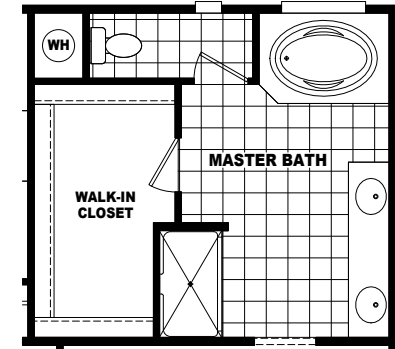

Stover

Mountain Ridge Series 

FactorySelectHomes

3 Bedrooms, 2 Baths
Approx. 1,875 Sq. Ft.

Last Updated: 1-6-2020

OPTIONAL LUX BATH

OPTIONAL 4'x 6' CERAMIC TILE SHOWER WITH SHOWER SPA

• Flagstaff