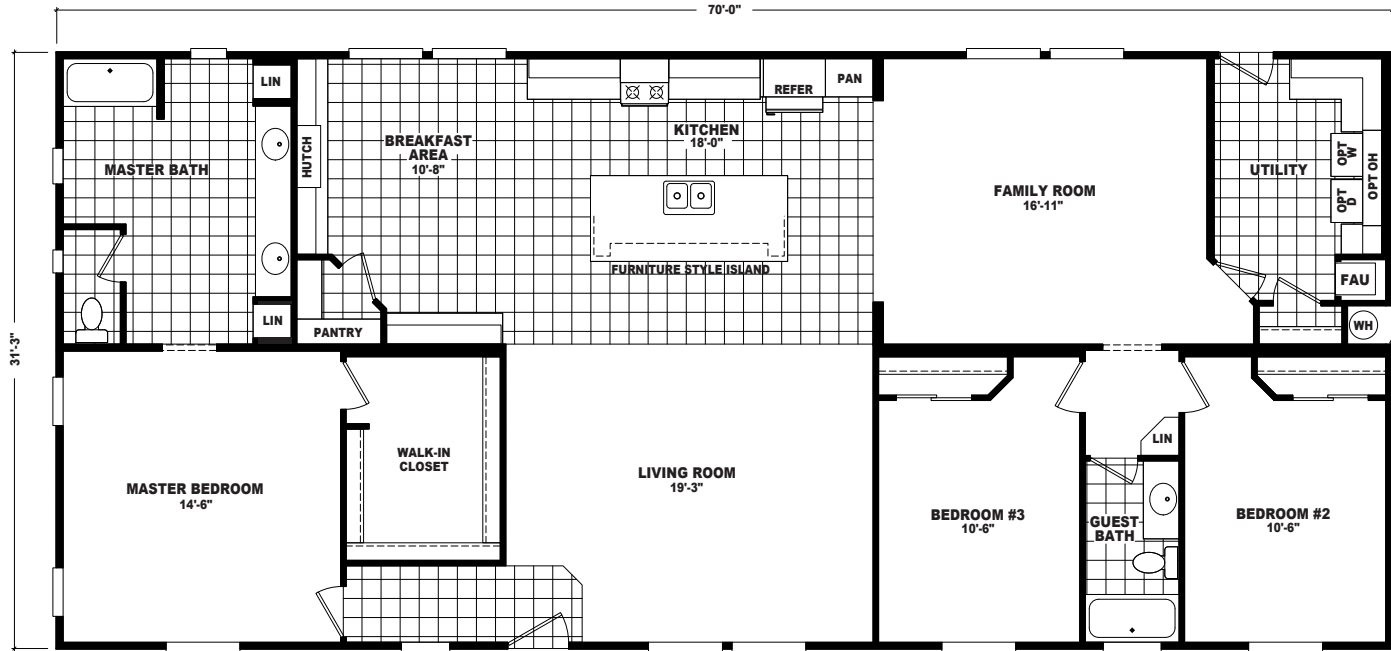

Seeger

Mountain Ridge Series

FactorySelectHomes

3 Bedrooms, 2 Baths
Approx. 2,187 Sq. Ft.

Last Updated: 1-6-2020

OPTIONAL LUX BATH

OPTIONAL 4'x 6' CERAMIC TILE SHOWER WITH SHOWER SPA

• Flagstaff