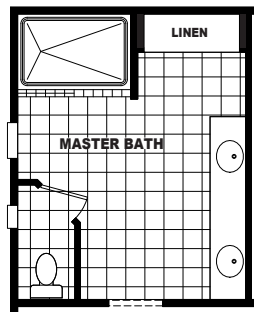

Seeger

Mountain Ridge Series

FactorySelectHomes

3 Bedrooms, 2 Baths
Approx. 2,187 Sq. Ft.

Last Updated: 1-6-2020

OPTIONAL LUX BATH

OPTIONAL 4'x 6' CERAMIC TILE SHOWER WITH SHOWER SPA

• Flagstaff