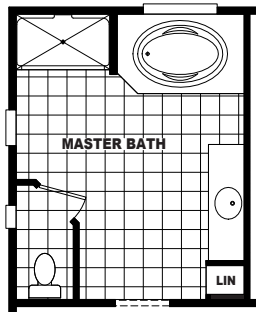

Seeger

Mountain Ridge Series

FactorySelectHomes

3 Bedrooms, 2 Baths
Approx. 2,187 Sq. Ft.

Last Updated: 1-6-2020

OPTIONAL LUX BATH

OPTIONAL 4'x 6' CERAMIC TILE SHOWER WITH SHOWER SPA

• Flagstaff