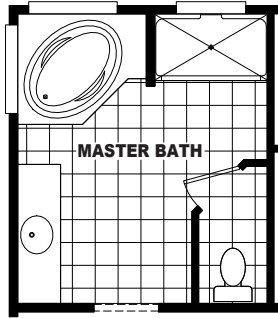

Platora

Mountain Ridge Series

FactorySelectHomes

3 Bedrooms, 2 Baths
Approx. 1,600 Sq. Ft.

Last Updated: 1-6-2020

OPTIONAL LUX BATH

• Flagstaff

FactorySelectHomes