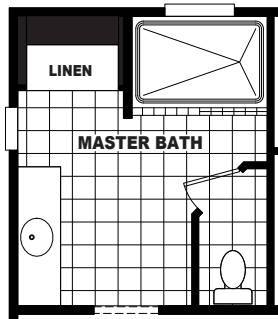

Platora

Mountain Ridge Series

FactorySelectHomes

3 Bedrooms, 2 Baths
Approx. 1,600 Sq. Ft.

Last Updated: 1-6-2020

OPTIONAL LUX BATH

• Flagstaff

FactorySelectHomes