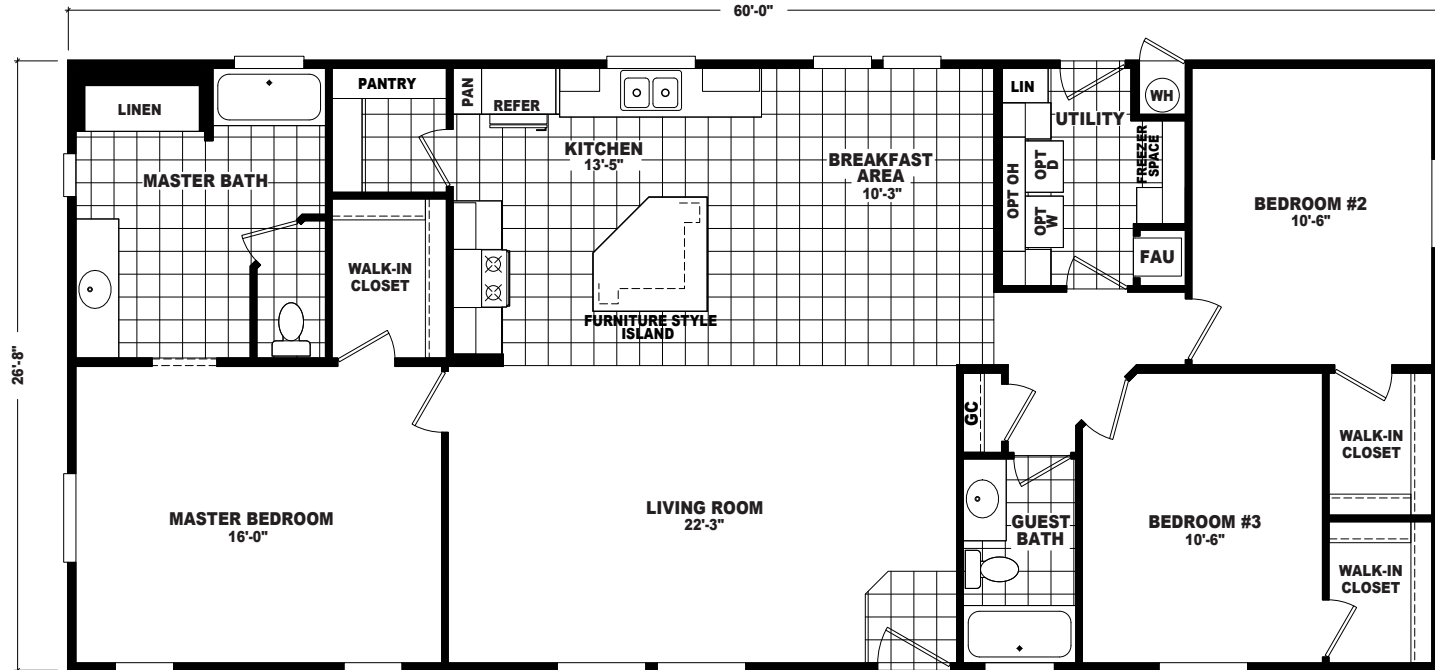

Platora

Mountain Ridge Series

FactorySelectHomes

3 Bedrooms, 2 Baths
Approx. 1,600 Sq. Ft.

Last Updated: 1-6-2020

OPTIONAL LUX BATH

• Flagstaff

FactorySelectHomes