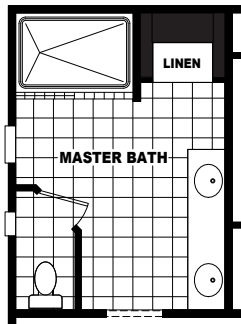

Mora

Mountain Ridge Series 

FactorySelectHomes

3 Bedrooms, 2 Baths
Approx. 1,750 Sq. Ft.

Last Updated: 1-6-2020

OPTIONAL LUX BATH

OPTIONAL 4'x 6' CERAMIC TILE SHOWER WITH SHOWER SPA

I authorize Factory Select Homes to build my house, per this plan.
X _____
Customer Signature/Date