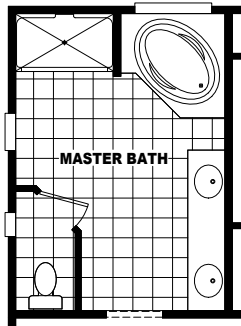

Mora

Mountain Ridge Series 

FactorySelectHomes

3 Bedrooms, 2 Baths
Approx. 1,750 Sq. Ft.

Last Updated: 1-6-2020

OPTIONAL LUX BATH

OPTIONAL 4'x 6' CERAMIC TILE SHOWER WITH SHOWER SPA

I authorize Factory Select Homes to build my house, per this plan.
X _____
Customer Signature/Date