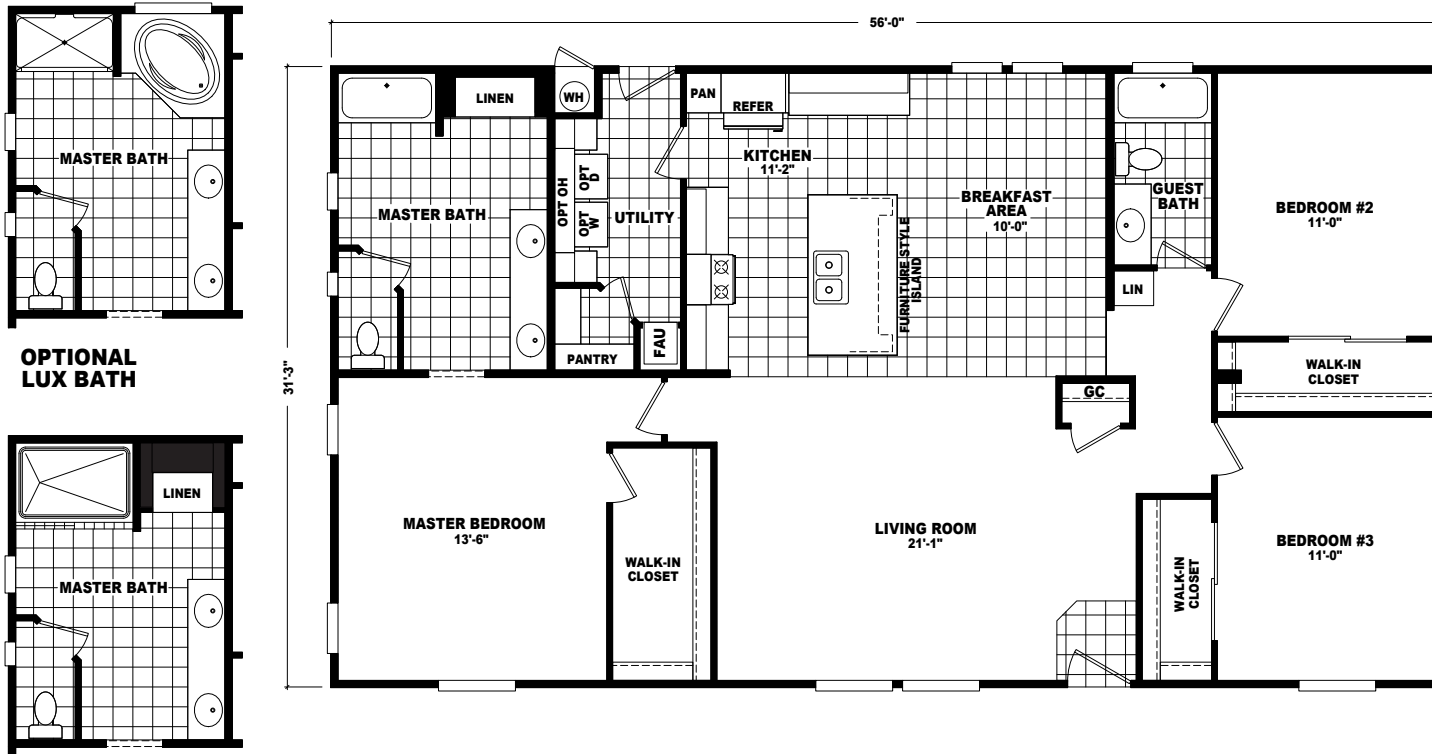

Mora

Mountain Ridge Series 

FactorySelectHomes

3 Bedrooms, 2 Baths
Approx. 1,750 Sq. Ft.

Last Updated: 1-6-2020

OPTIONAL LUX BATH

OPTIONAL 4'x 6' CERAMIC TILE SHOWER WITH SHOWER SPA

I authorize Factory Select Homes to build my house, per this plan.
X _____
Customer Signature/Date