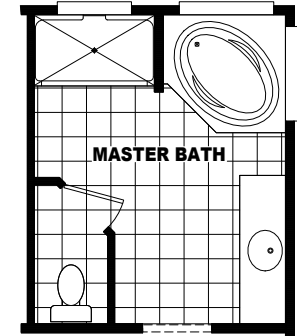

Moapa

Mountain Ridge Series

FactorySelectHomes

3 Bedrooms, 2 Baths
Approx. 1,546 Sq. Ft.

Last Updated: 1-6-2020

OPTIONAL LUX BATH

• Flagstaff

FactorySelectHomes
○ Mesa