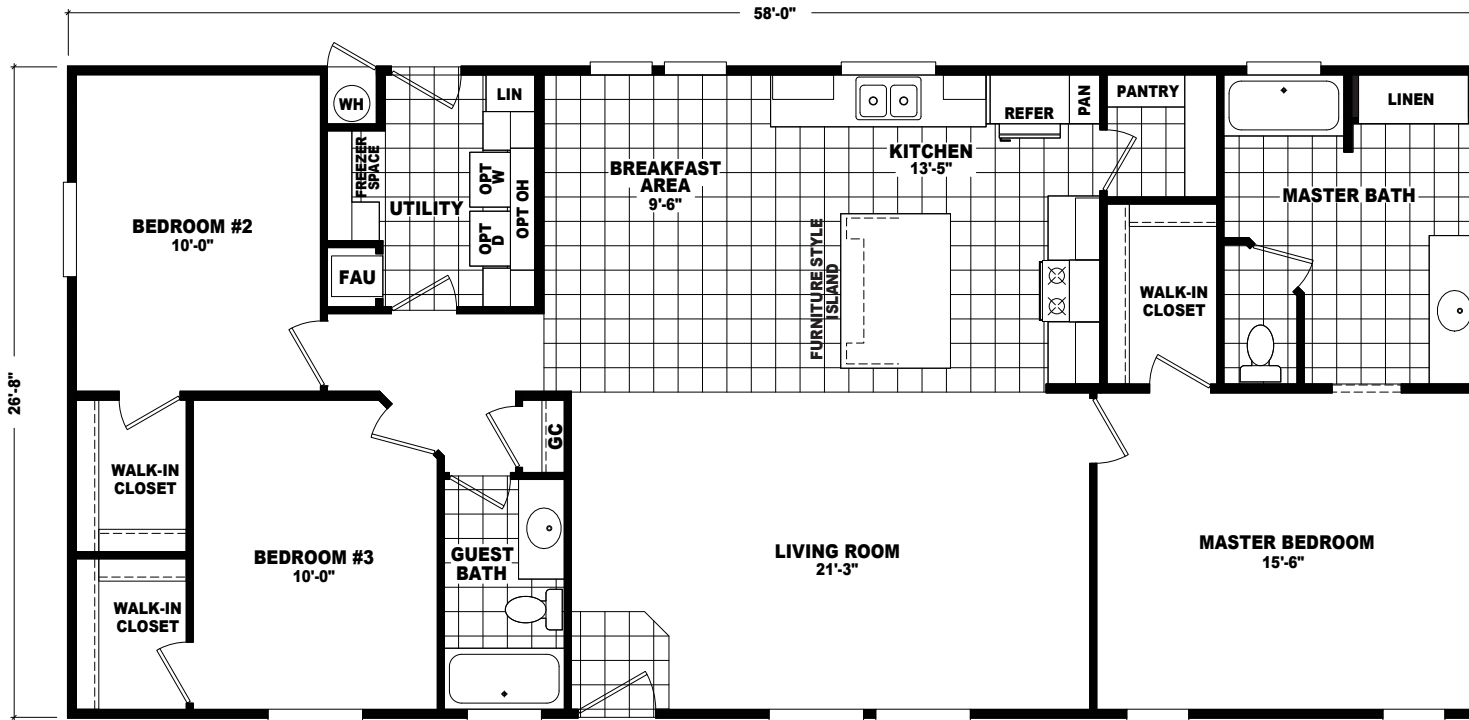

Moapa

Mountain Ridge Series

FactorySelectHomes

3 Bedrooms, 2 Baths
Approx. 1,546 Sq. Ft.

Last Updated: 1-6-2020

OPTIONAL LUX BATH

• Flagstaff

FactorySelectHomes
○ Mesa