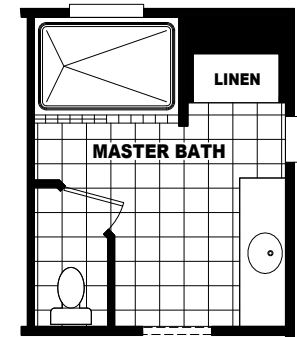

Moapa

Mountain Ridge Series

FactorySelectHomes

3 Bedrooms, 2 Baths
Approx. 1,546 Sq. Ft.

Last Updated: 1-6-2020

OPTIONAL LUX BATH

• Flagstaff

FactorySelectHomes
○ Mesa