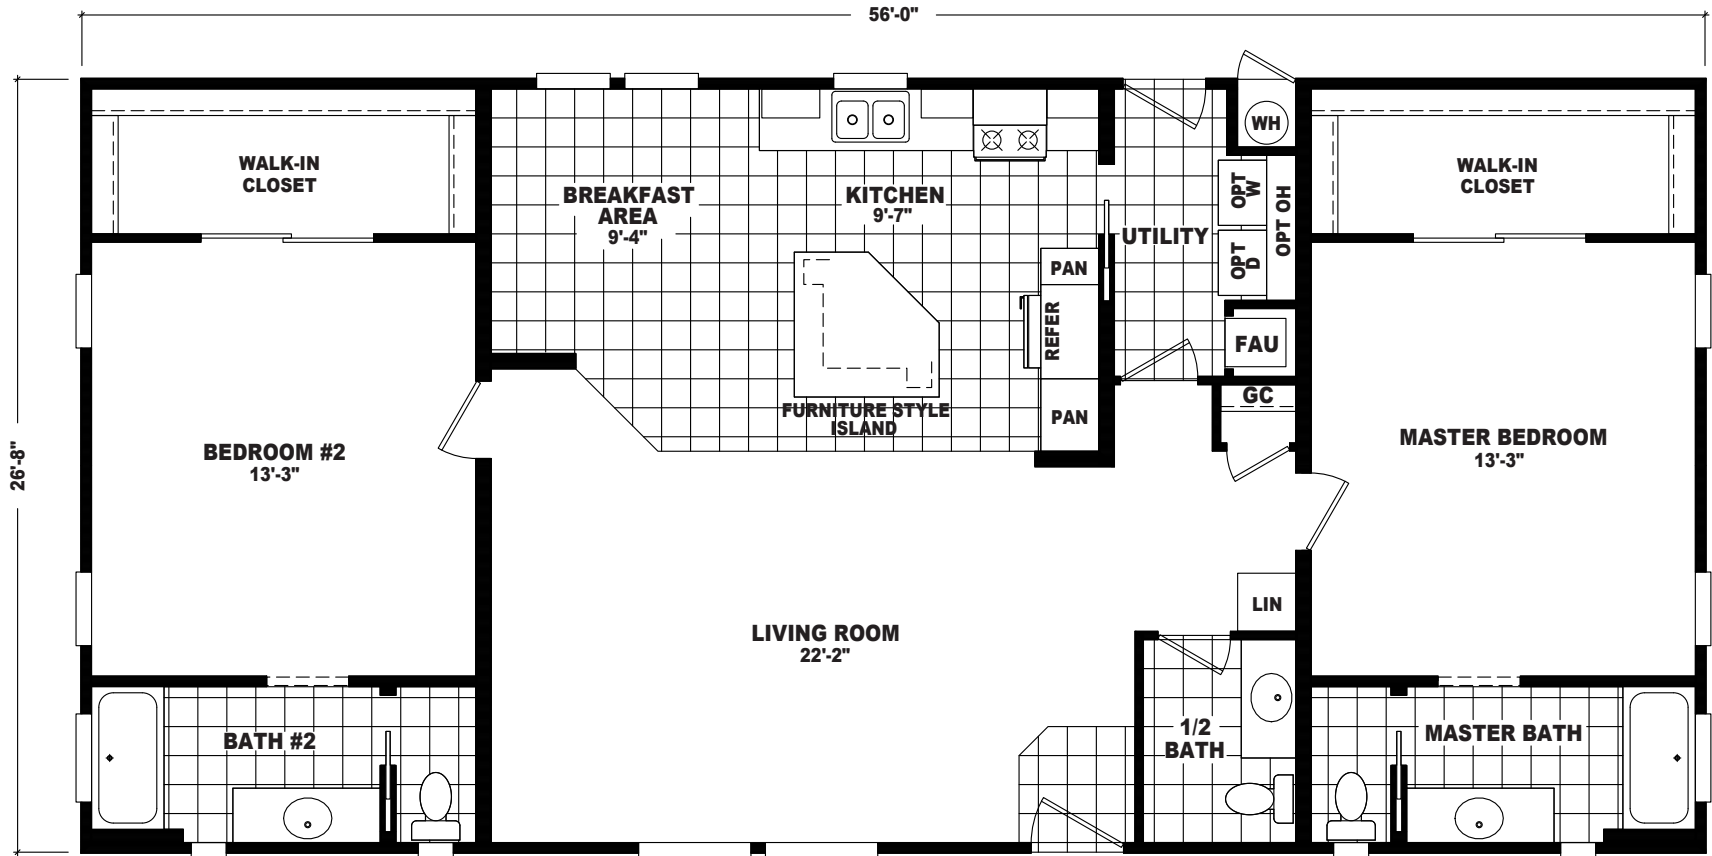

Gardnerville

Mountain Ridge Series 

FactorySelectHomes

2 Bedrooms, 2.5 Baths
Approx. 1,493 Sq. Ft.

Last Updated: 1-6-2020

• Flagstaff

○ Mesa

Factory Select Homes
8610 E. Main Street
Mesa, Arizona 85207