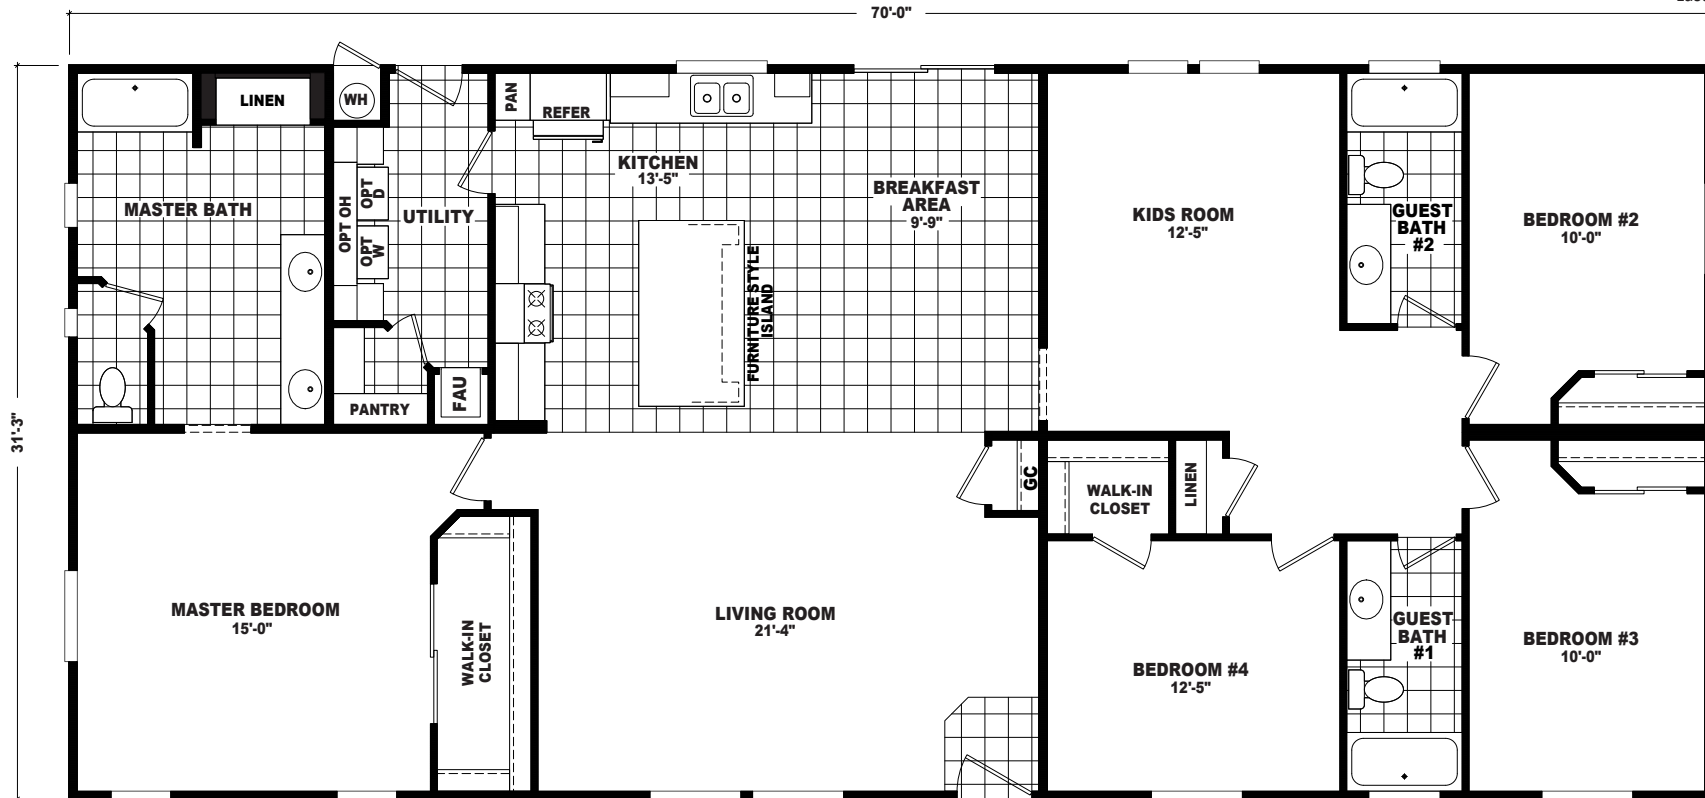

Filbert

Mountain Ridge Series

FactorySelectHomes

4 Bedrooms, 3 Baths
Approx. 2,187 Sq. Ft.

Last Updated: 1-6-2020

• Flagstaff

FactorySelectHomes
Mesa

Factory Select Homes
8610 E. Main Street
Mesa, Arizona 85207