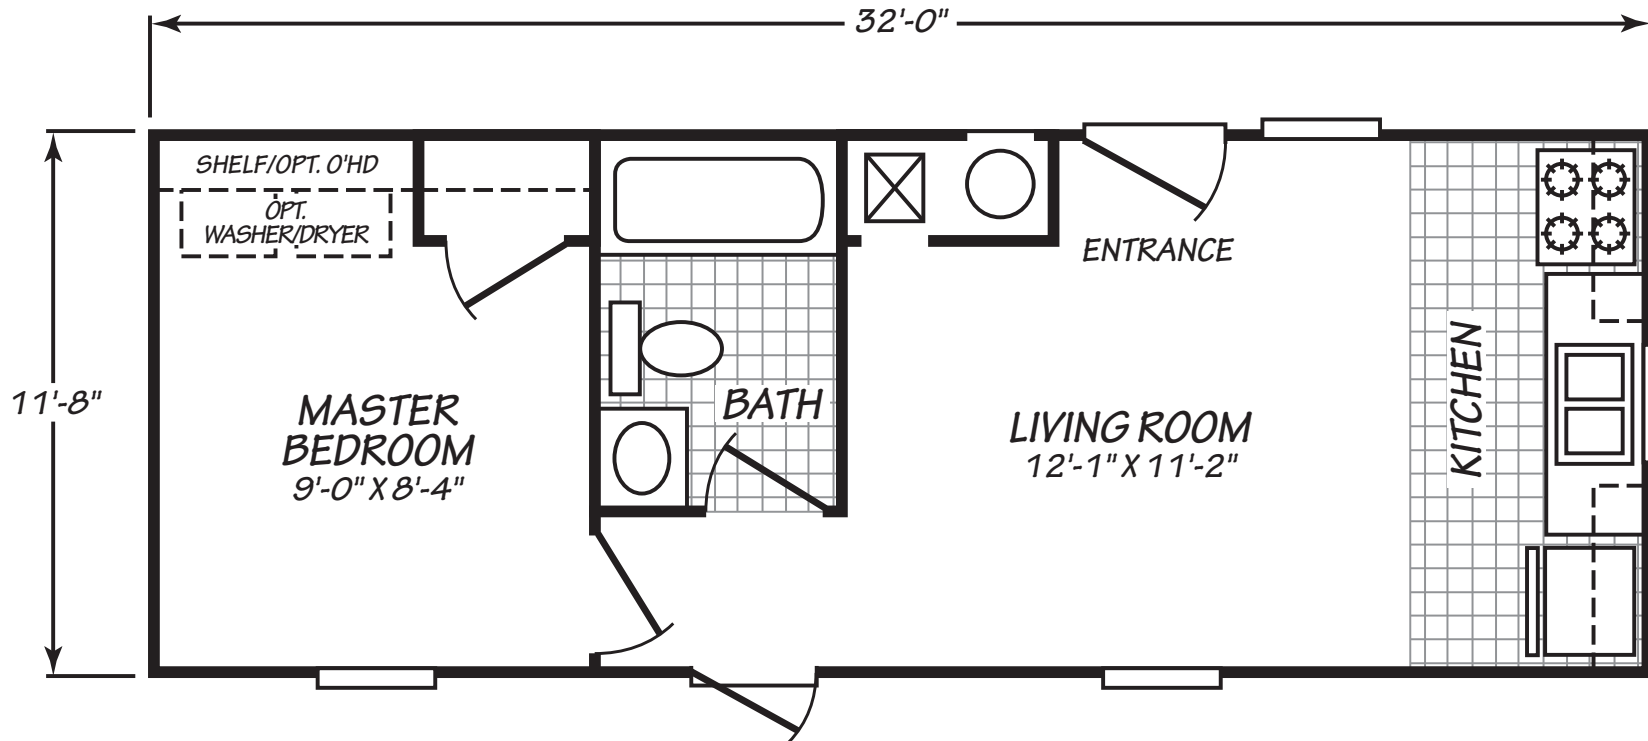

Birchett

Canyon Lake Series 

FactorySelectHomes

1 Bedrooms, 1 Baths
Approx. 378 Sq. Ft.

Last Updated: 10-21-19

• Flagstaff

FactorySelectHomes
○ Mesa

Factory Select Homes
8610 E. Main Street
Mesa, Arizona 85207