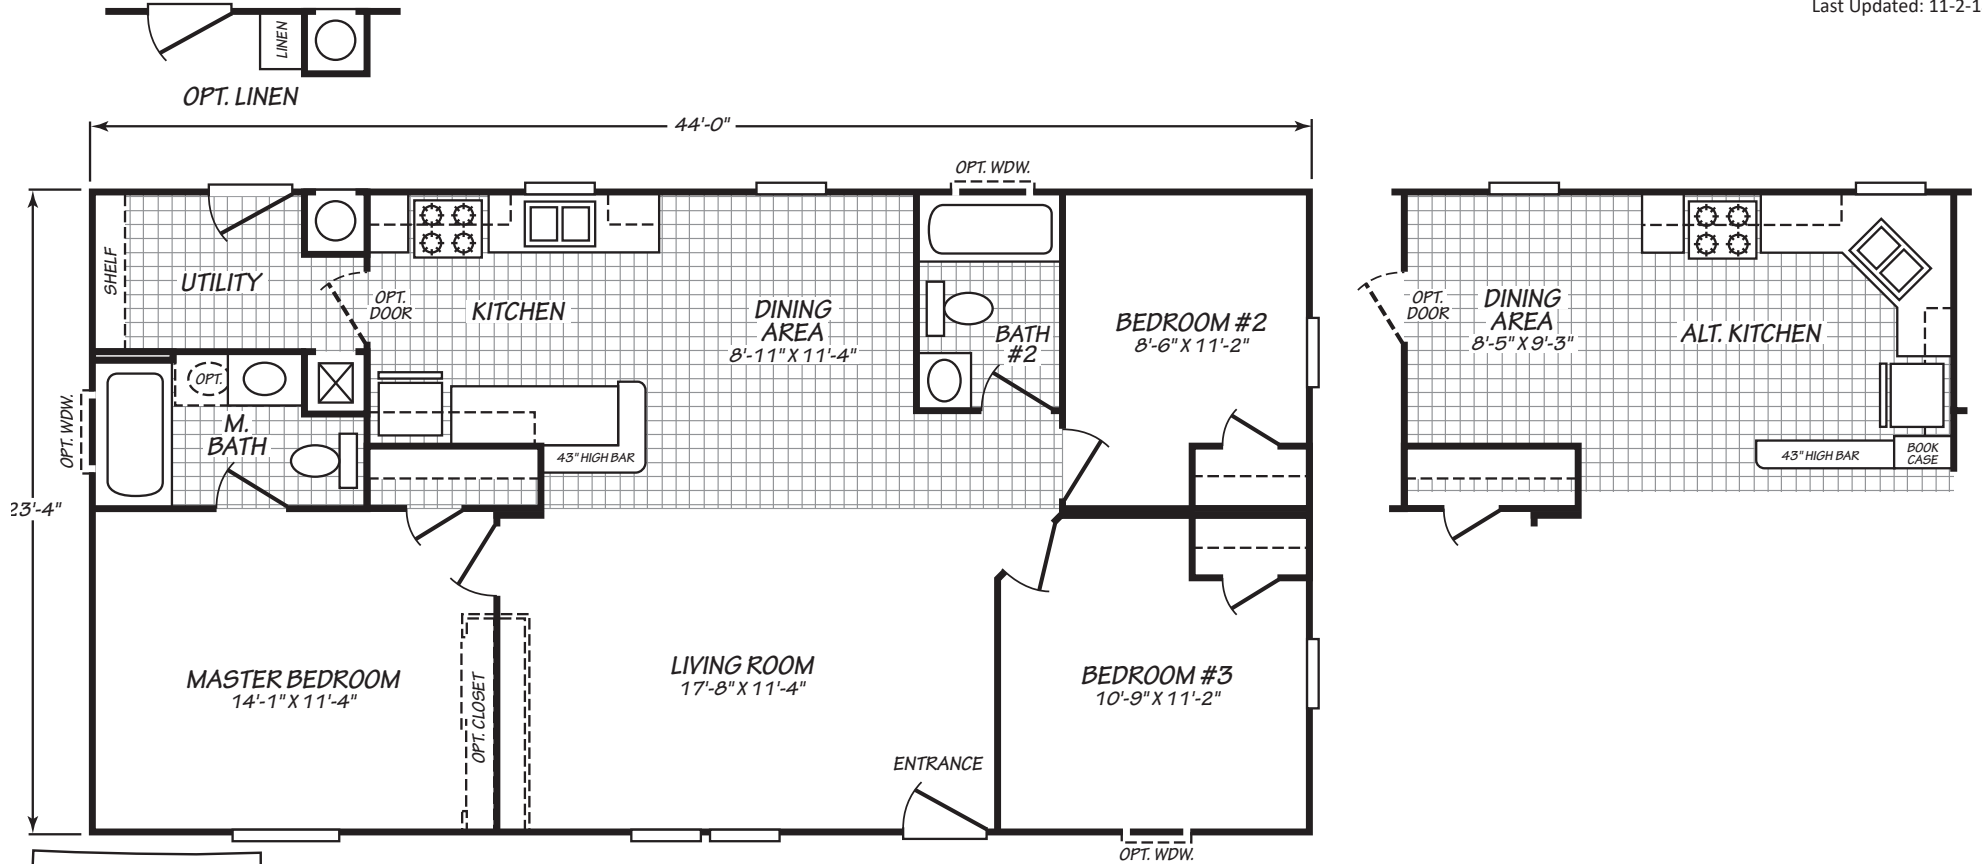

Youngtown

Canyon Lake Series

FactorySelectHomes

3 Bedrooms, 2 Baths
Approx. 1,026 Sq. Ft.

Last Updated: 11-2-18

• Flagstaff

FactorySelectHomes
Mesa

Factory Select Homes
8610 E. Main Street
Mesa, Arizona 85207