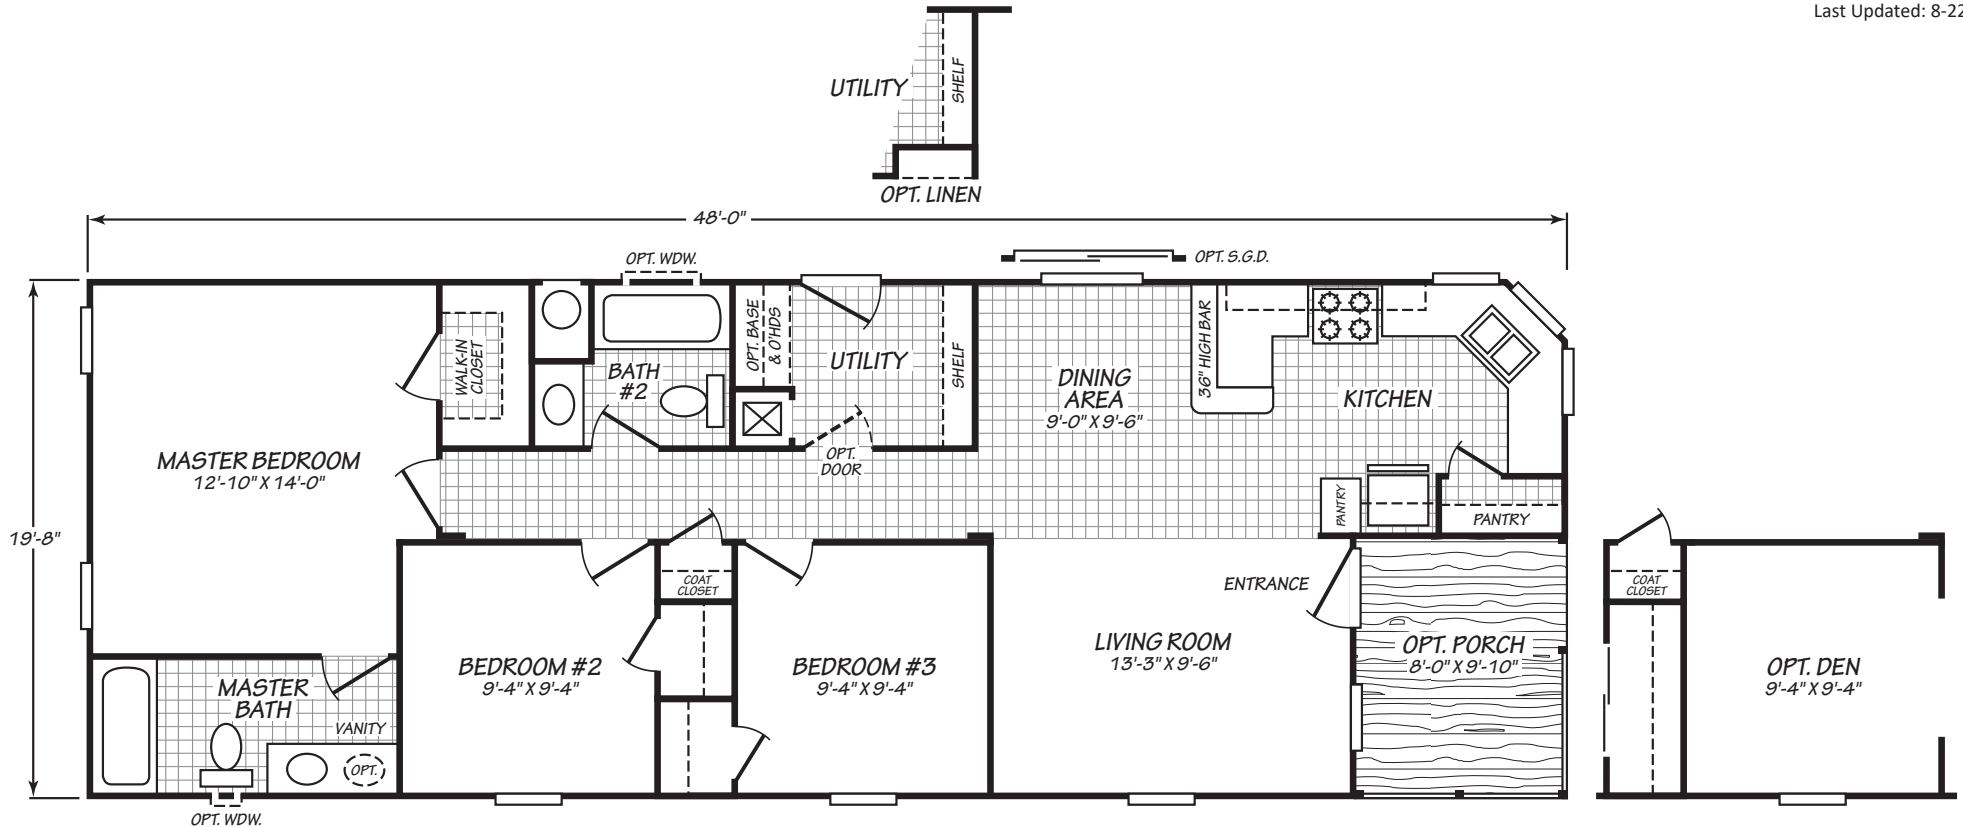

# Wintersburg

Canyon Lake Series

# FactorySelectHomes

3 Bedrooms, 2 Baths  
Approx. 1,019 Sq. Ft.

Last Updated: 8-22-19

**Factory Select Homes**  
8610 E. Main Street  
Mesa, Arizona 85207

I authorize Factory Select Homes to build my house, per this plan.