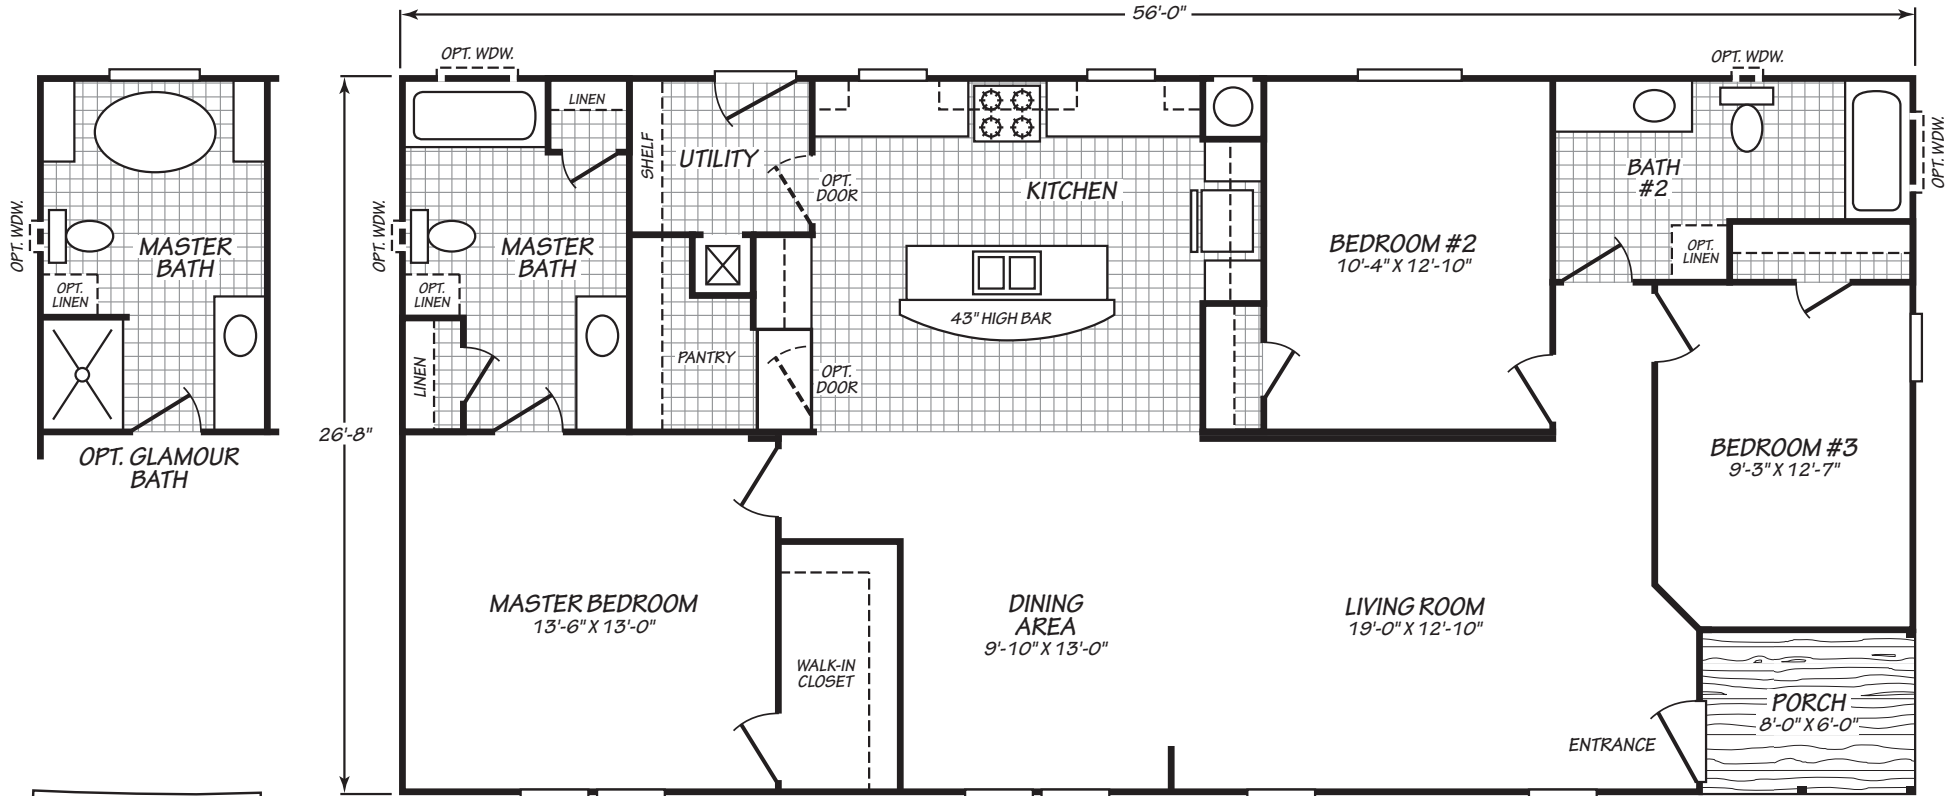

Wilshire

Canyon Lake Series

FactorySelectHomes

3 Bedrooms, 2 Baths
Approx. 1,493 Sq. Ft.

Last Updated: 11-2-18

• Flagstaff

FactorySelectHomes
© Mesa

Factory Select Homes
8610 E. Main Street
Mesa, Arizona 85207