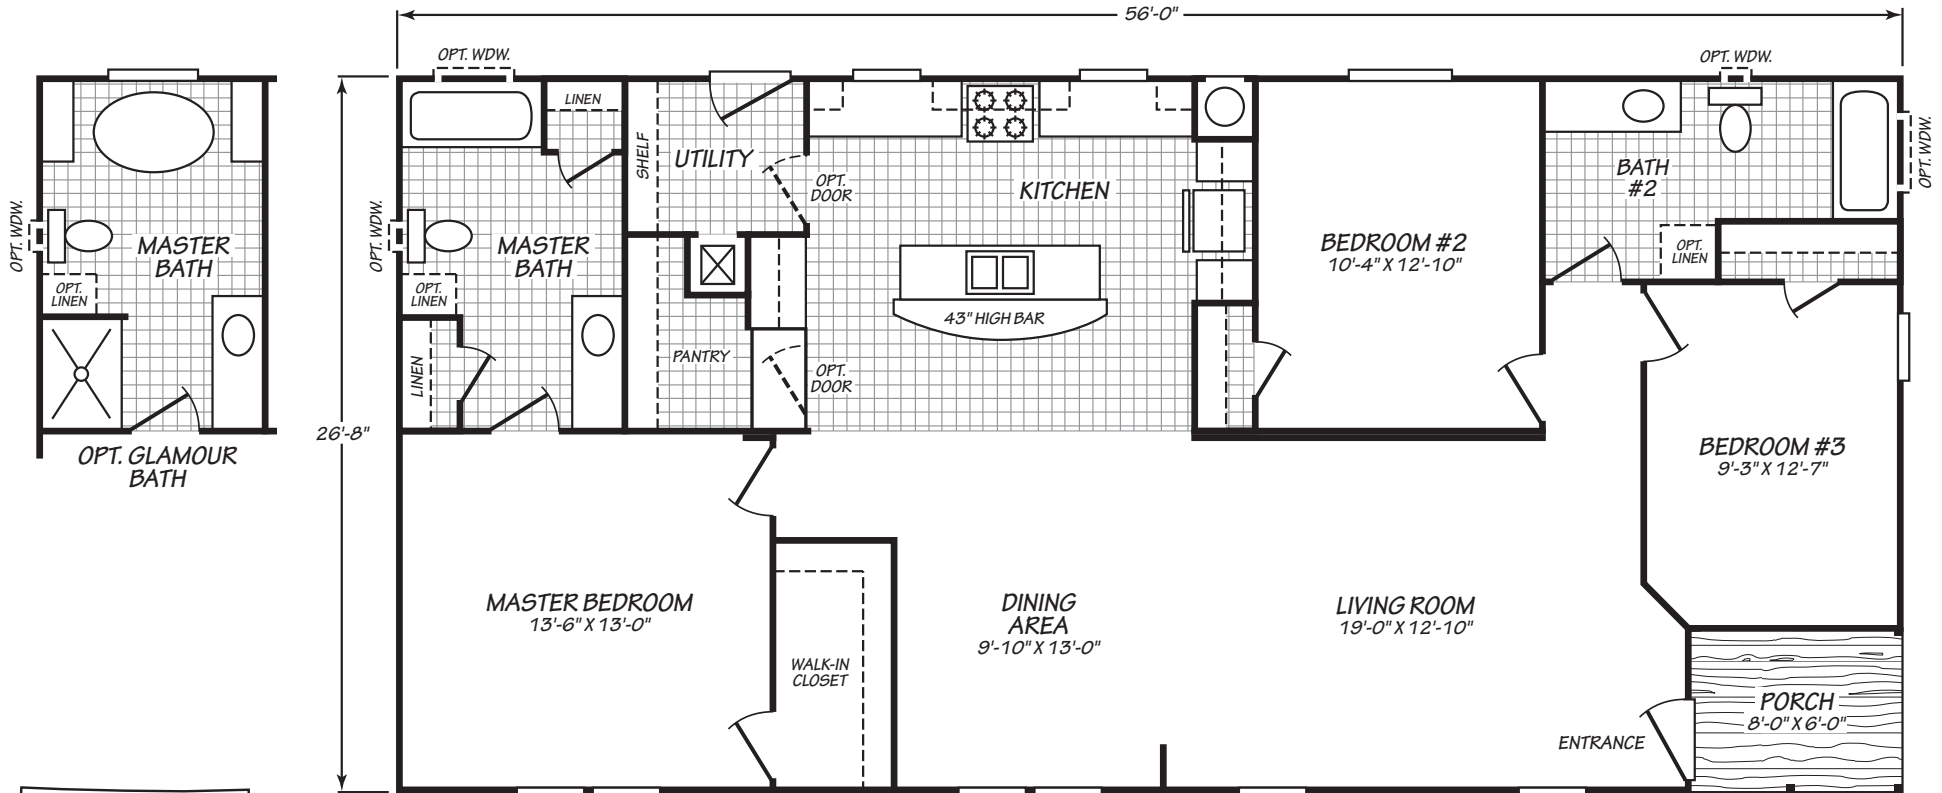

Wilshire

Canyon Lake Series

FactorySelectHomes

3 Bedrooms, 2 Baths
Approx. 1,492 Sq. Ft.

Last Updated: 8-22-19

• Flagstaff

FactorySelectHomes
© Mesa

Factory Select Homes
8610 E. Main Street
Mesa, Arizona 85207