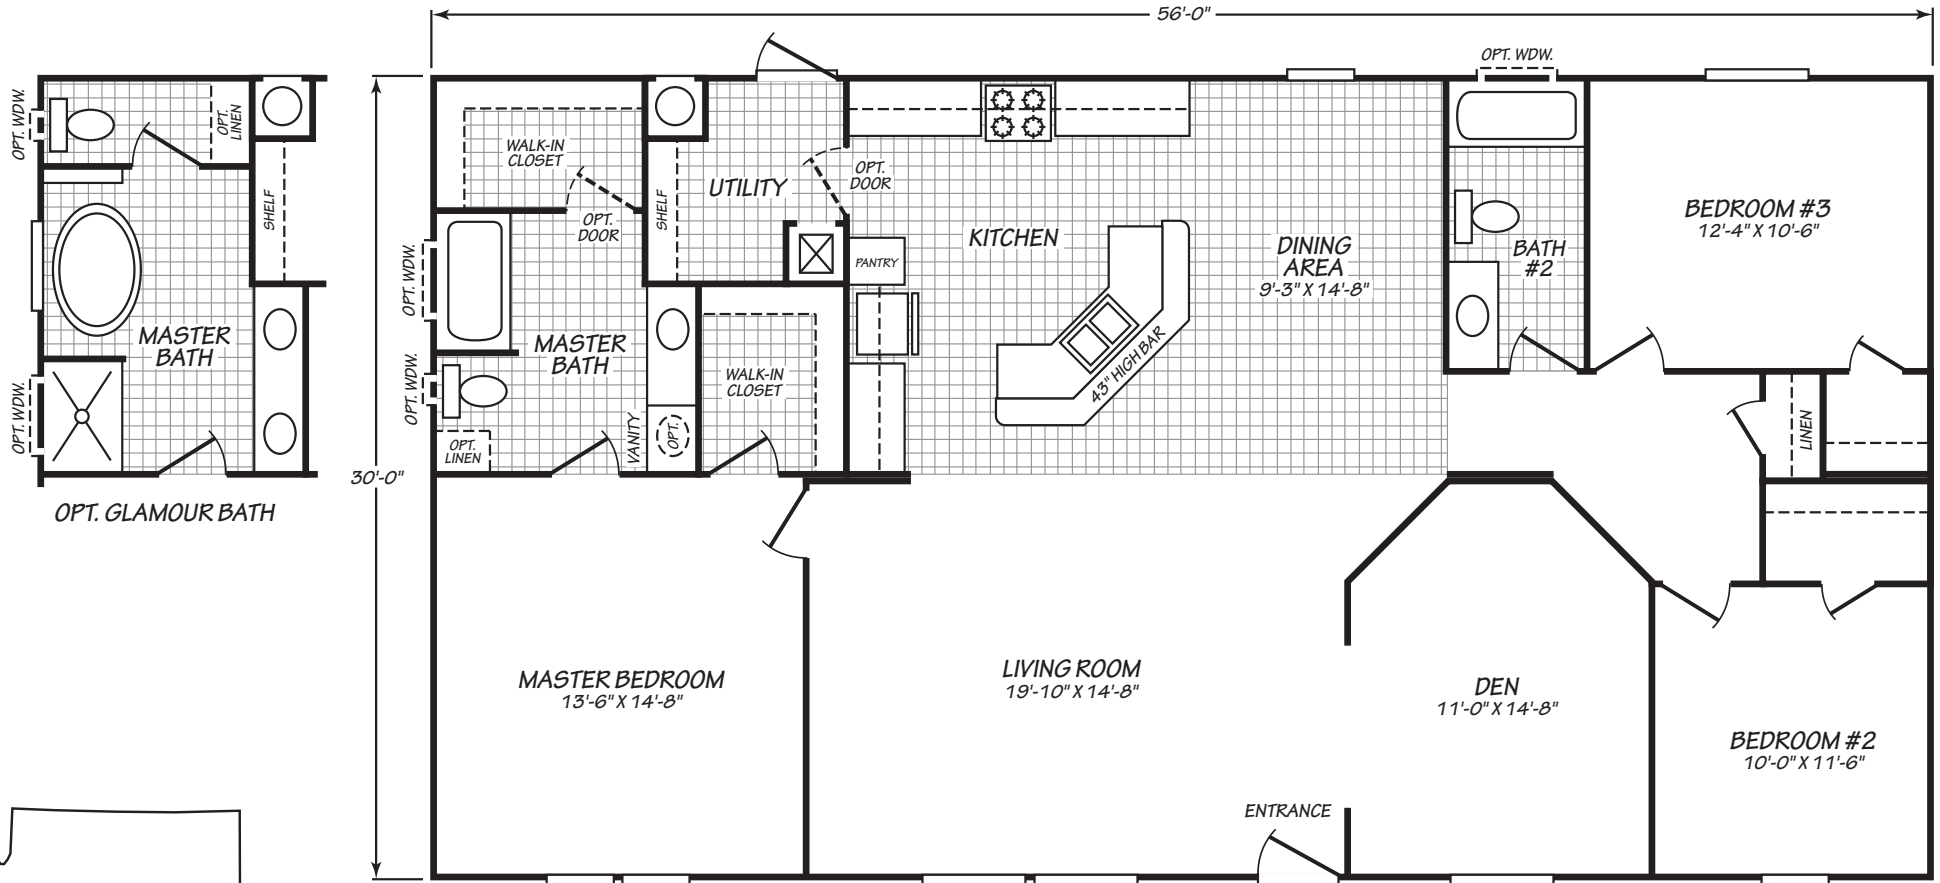

Wiletta

Canyon Lake Series

FactorySelectHomes

3 Bedrooms, 2 Baths
Approx. 1,680 Sq. Ft.

Last Updated: 8-22-19

OPT. GLAMOUR BATH

• Flagstaff

FactorySelectHomes
Mesa