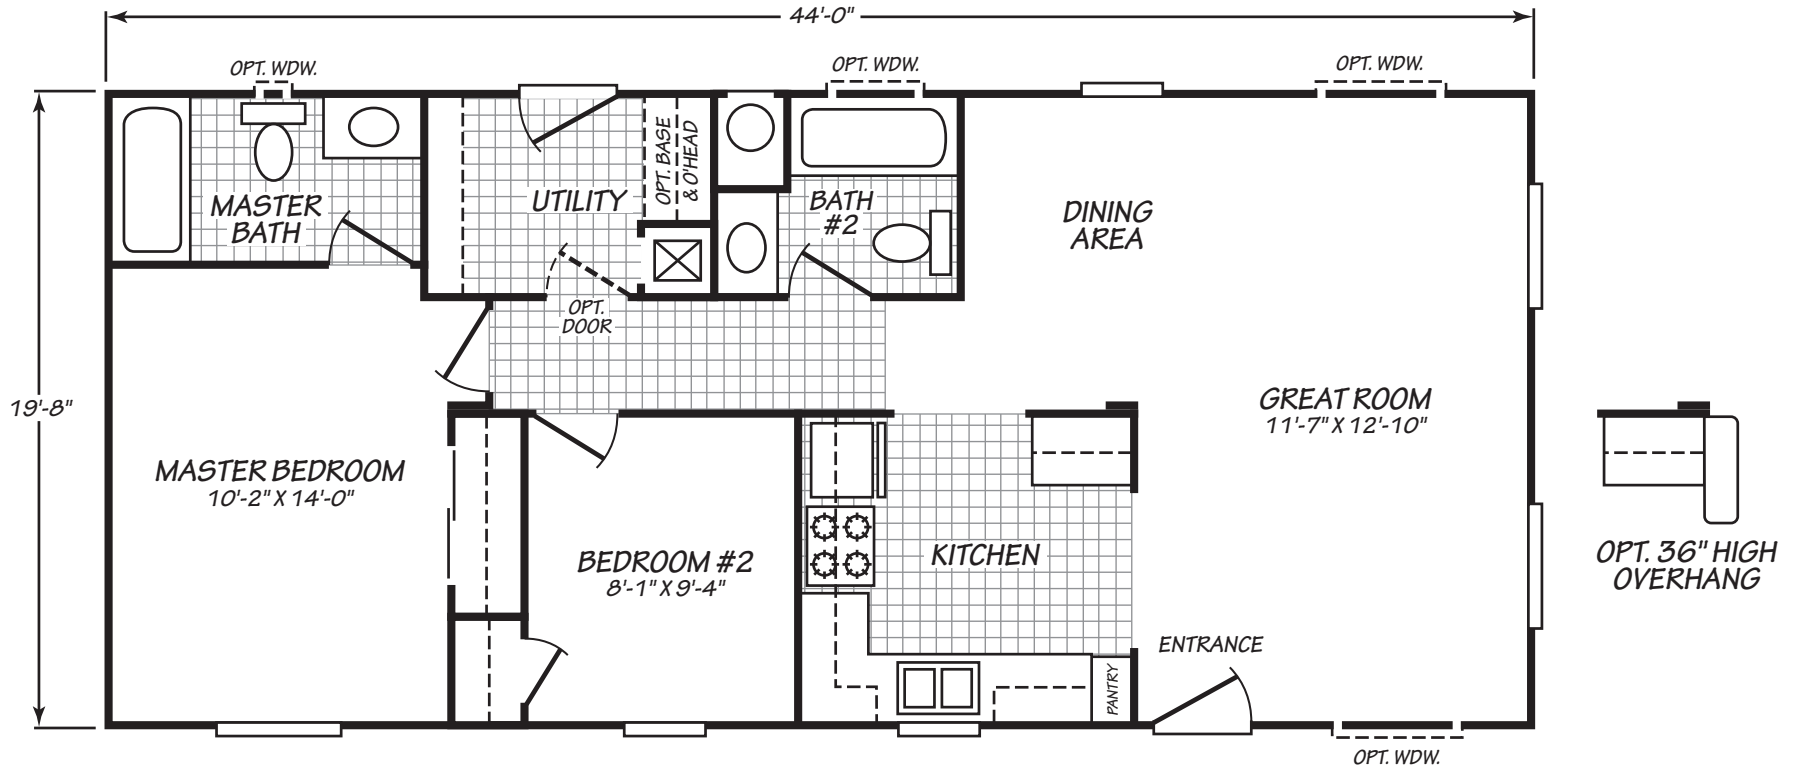

Tarton

Canyon Lake Series

865 SQ. FT. (Approximate) 2 Bedroom, 2 Bath

Last Updated: 2-5-21

FACTORY SELECT HOMES
8610 E. Main Street
Mesa, AZ 85207

FactorySelectMobileHomes.com | 1-800-670-1464

IMPORTANT: Alta Cima Corp reserves the right to modify, cancel or substitute products or features of this event at any time without prior notice or obligation. Pictures and other promotional materials are representative and may depict or contain floor plans, square footages, elevations, options, upgrades, extra design features, decorations, floor coverings, specialty light fixtures, custom paint and wall coverings, window treatments, landscaping, sound and alarm systems, furnishings, appliances, and other designer/decorator features and amenities that are not included as part of the home and/or may not be available at all locations. Home, pricing and community information is subject to change, and homes to prior sale, at any time without notice or obligation. ©2020 Alta Cima Corp. All rights reserved.