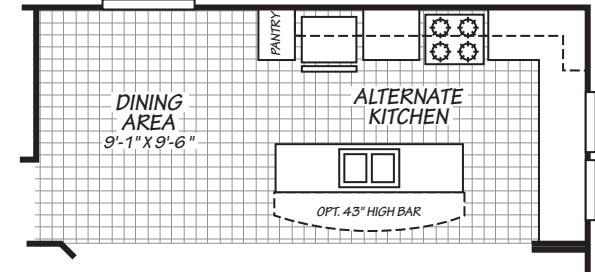

Pedra

Canyon Lake Series

FactorySelectHomes

2 Bedrooms, 2 Baths
Approx. 1,022 Sq. Ft.

Last Updated: 8-22-19

• Flagstaff

FactorySelectHomes
© Mesa

Factory Select Homes
8610 E. Main Street
Mesa, Arizona 85207