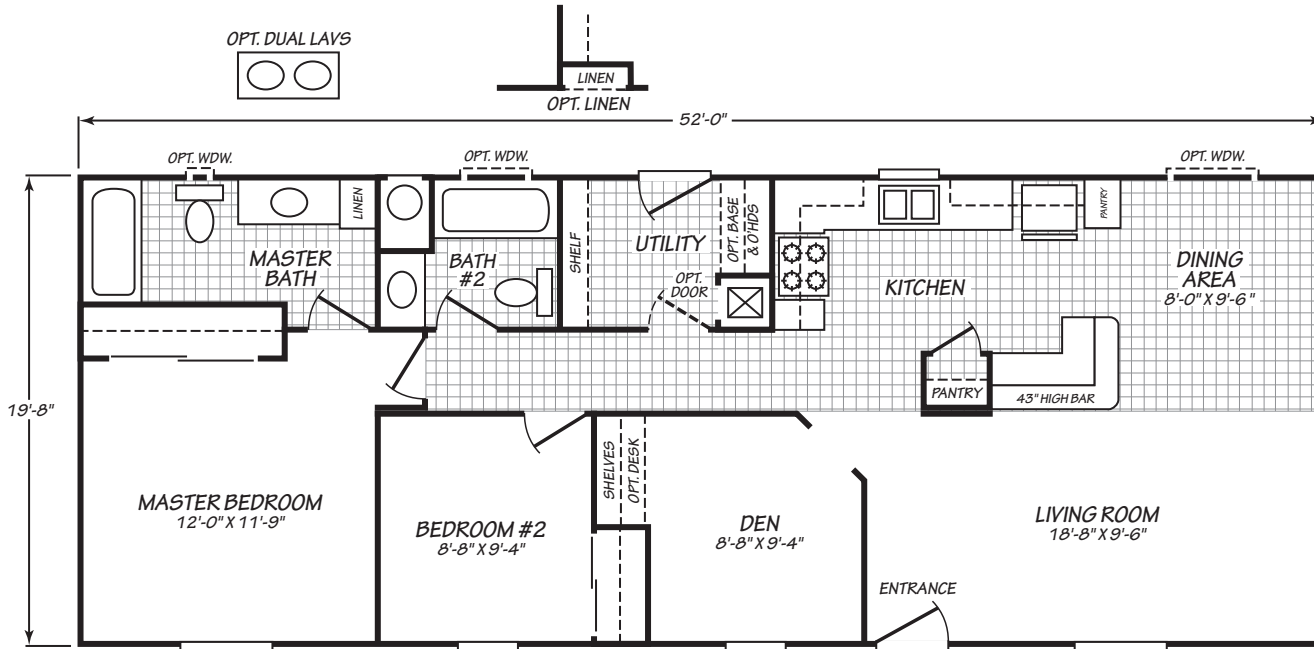

Pedra

Canyon Lake Series

FactorySelectHomes

2 Bedrooms, 2 Baths
Approx. 1,022 Sq. Ft.

Last Updated: 8-22-19

• Flagstaff

FactorySelectHomes
© Mesa

Factory Select Homes
8610 E. Main Street
Mesa, Arizona 85207