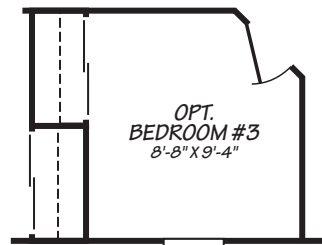

Pedra

Canyon Lake Series

FactorySelectHomes

2 Bedrooms, 2 Baths
Approx. 1,022 Sq. Ft.

Last Updated: 8-22-19

• Flagstaff

FactorySelectHomes
© Mesa

Factory Select Homes
8610 E. Main Street
Mesa, Arizona 85207