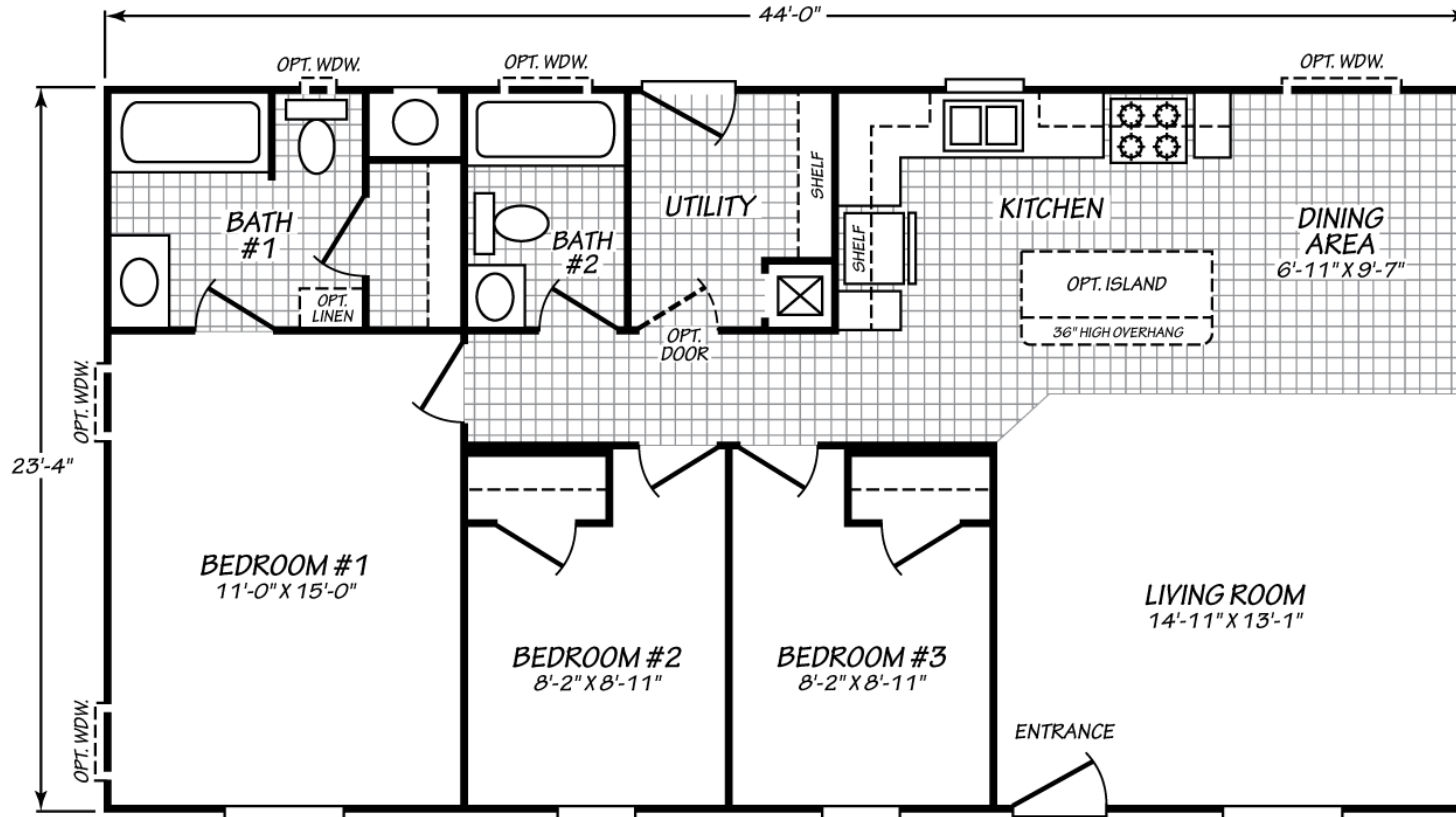

Maryville

Canyon Lake Series

1,026 SQ. FT. (Approximate) 3 Bedroom, 2 Bath

Last Updated: 12-1-20

FACTORY SELECT HOMES

8610 E. Main Street
Mesa, AZ 85207

FactorySelectMobileHomes.com | 1-800-670-1464

IMPORTANT: Alta Cima Corp reserves the right to modify, cancel or substitute products or features of this event at any time without prior notice or obligation. Pictures and other promotional materials are representative and may depict or contain floor plans, square footages, elevations, options, upgrades, extra design features, decorations, floor coverings, specialty light fixtures, custom paint and wall coverings, window treatments, landscaping, sound and alarm systems, furnishings, appliances, and other designer/decorator features and amenities that are not included as part of the home and/or may not be available at all locations. Home, pricing and community information is subject to change, and homes to prior sale, at any time without notice or obligation. ©2020 Alta Cima Corp. All rights reserved.