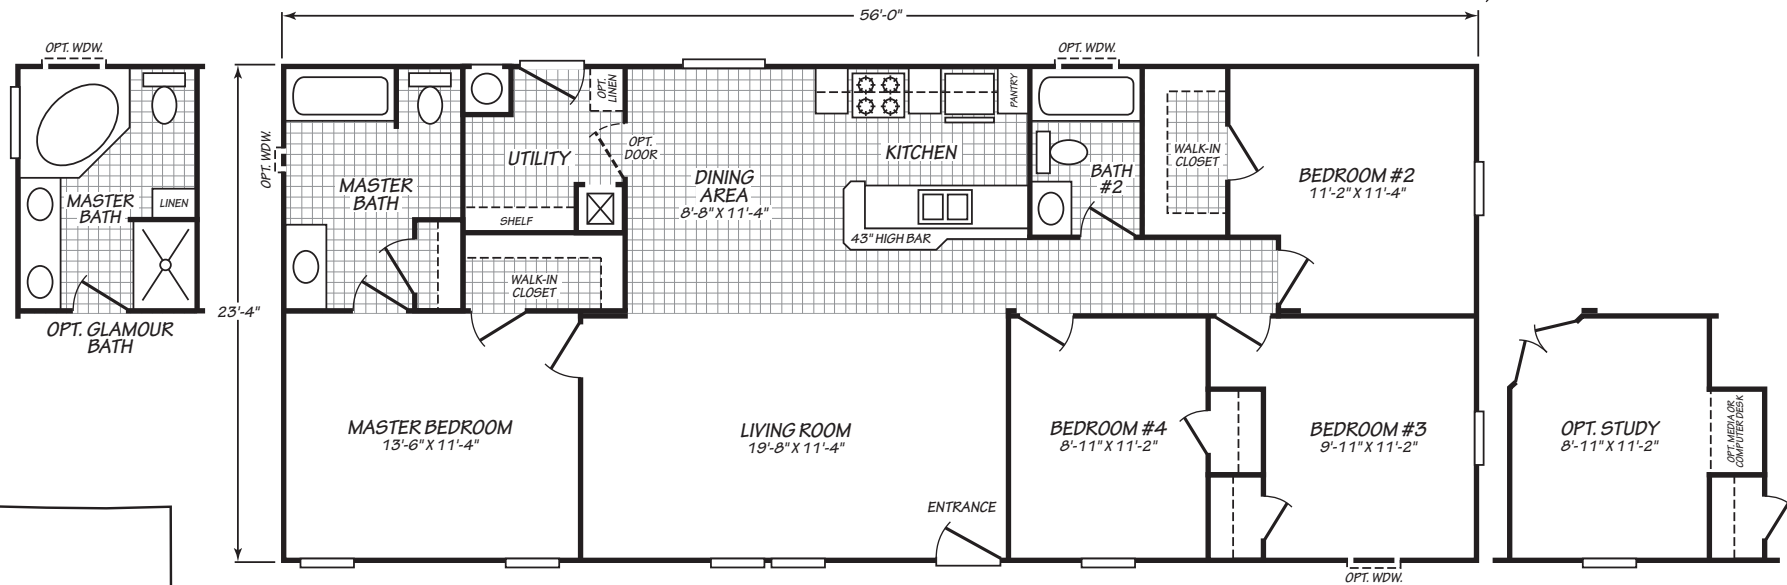

Marlette

Canyon Lake Series

FactorySelectHomes

4 Bedrooms, 2 Baths
Approx. 1,306 Sq. Ft.

Last Updated: 8-22-19

• Flagstaff

FactorySelectHomes
Mesa

Factory Select Homes
8610 E. Main Street
Mesa, Arizona 85207