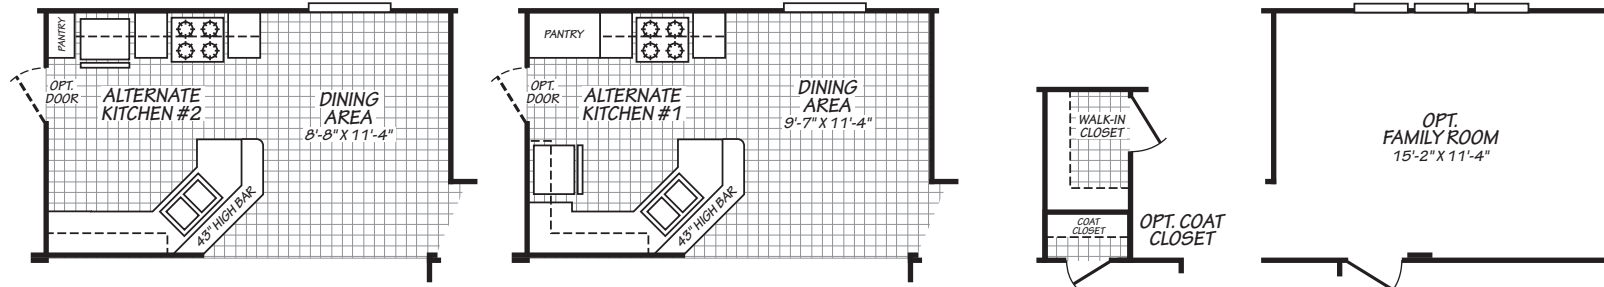

Marlette

Canyon Lake Series

FactorySelectHomes

4 Bedrooms, 2 Baths
Approx. 1,306 Sq. Ft.

Last Updated: 8-22-19

• Flagstaff

FactorySelectHomes
Mesa

Factory Select Homes
8610 E. Main Street
Mesa, Arizona 85207