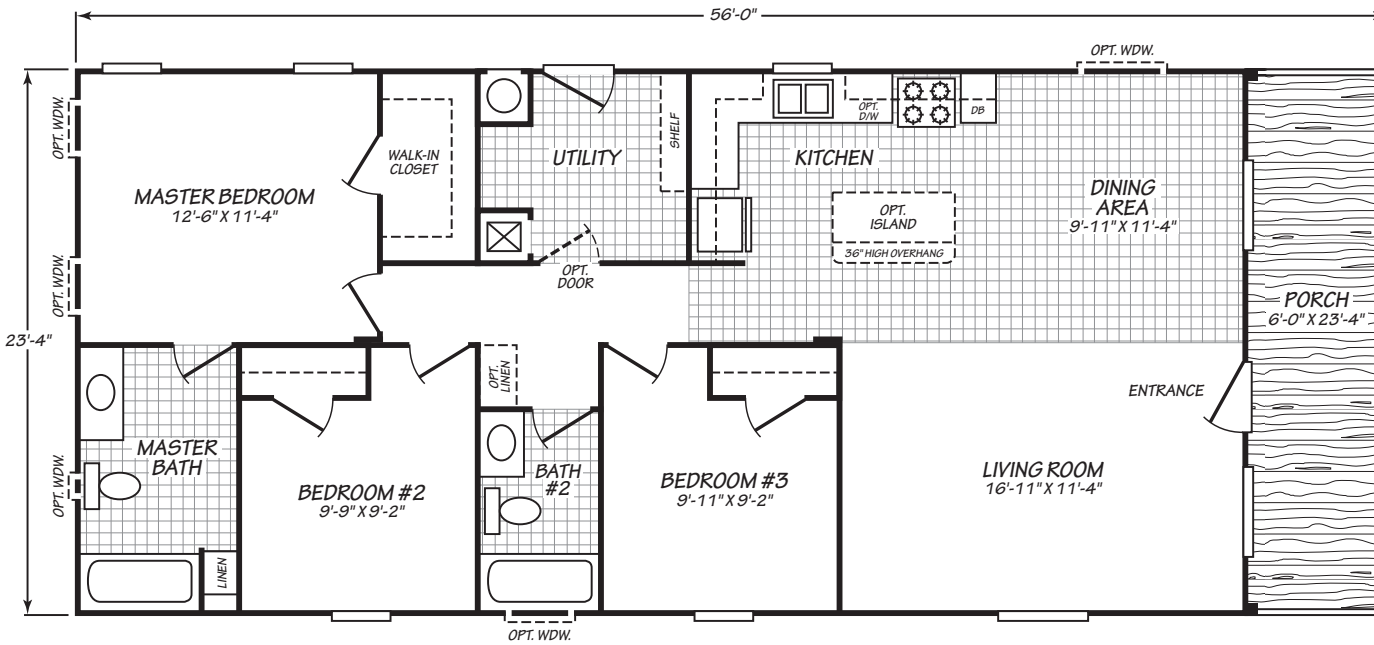

Berridge

Canyon Lake Series

FactorySelectHomes

3 Bedrooms, 2 Baths
Approx. 1,306 Sq. Ft.

Last Updated: 8-22-19

• Flagstaff

FactorySelectHomes
© Mesa

Factory Select Homes
8610 E. Main Street
Mesa, Arizona 85207