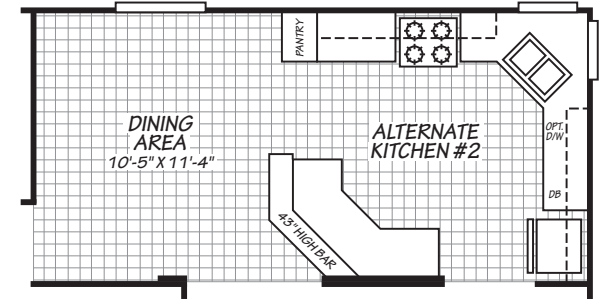

Berridge

Canyon Lake Series

FactorySelectHomes

3 Bedrooms, 2 Baths
Approx. 1,306 Sq. Ft.

Last Updated: 8-22-19

• Flagstaff

FactorySelectHomes
© Mesa

Factory Select Homes
8610 E. Main Street
Mesa, Arizona 85207