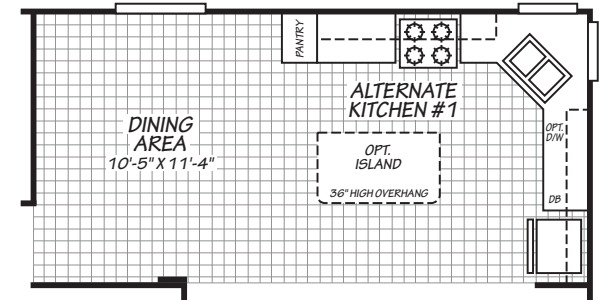

Berridge

Canyon Lake Series

FactorySelectHomes

3 Bedrooms, 2 Baths
Approx. 1,306 Sq. Ft.

Last Updated: 8-22-19

• Flagstaff

FactorySelectHomes
© Mesa

Factory Select Homes
8610 E. Main Street
Mesa, Arizona 85207