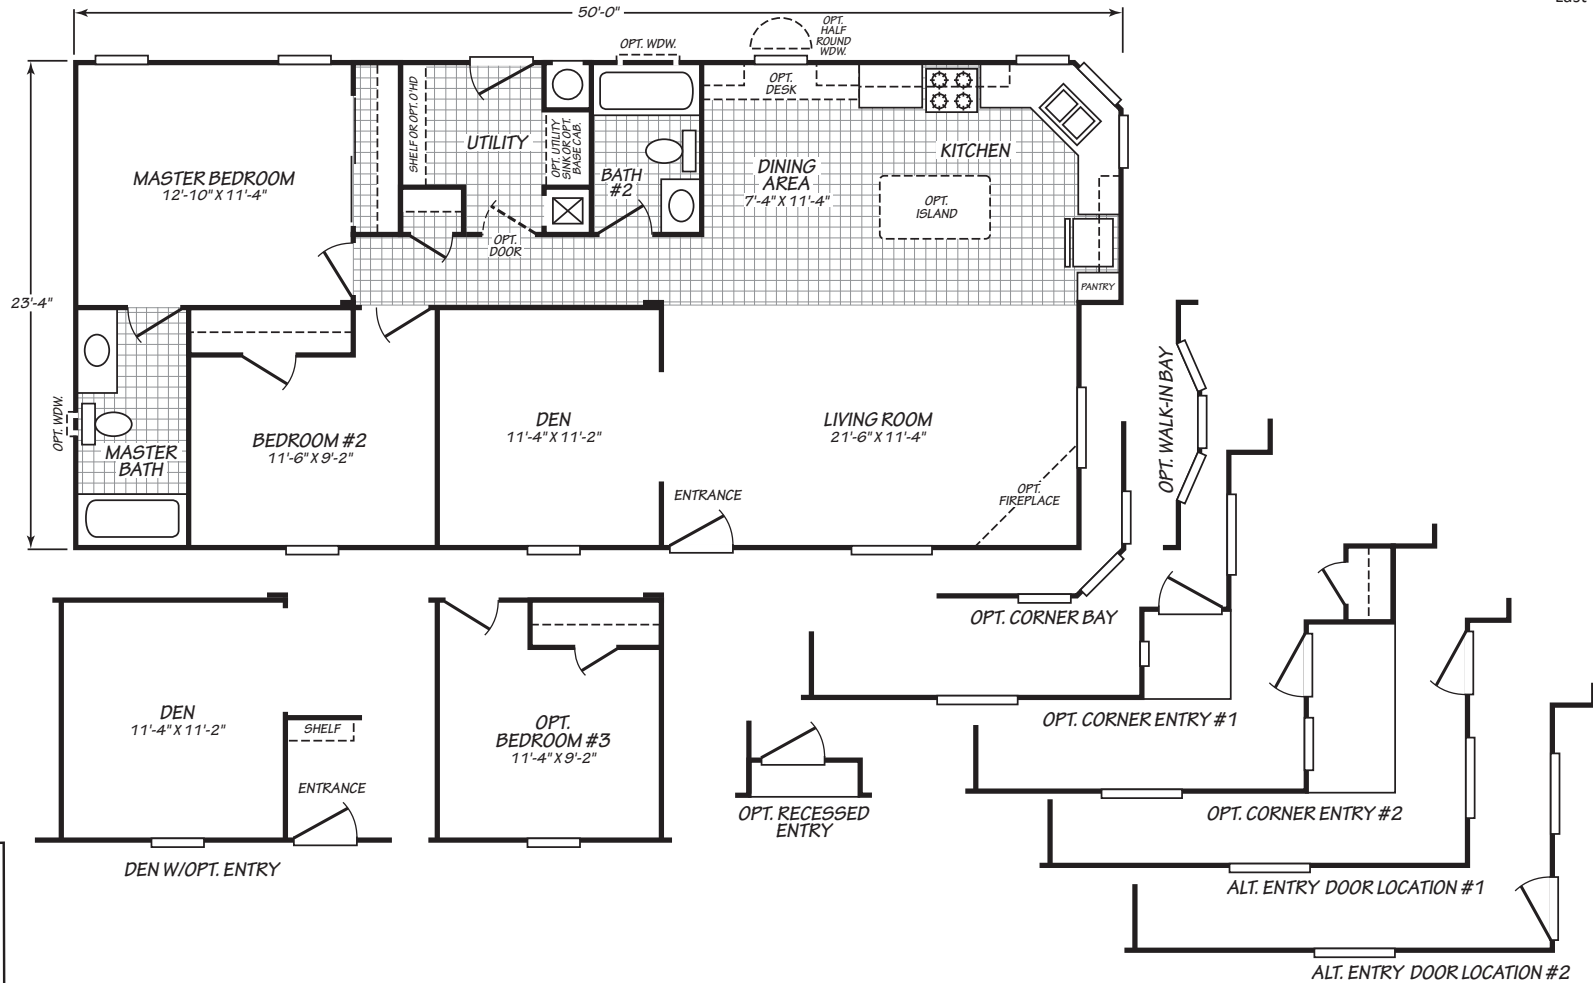

Beardsley

Canyon Lake Series

FactorySelectHomes

2 Bedrooms, 2 Baths
Approx. 1,166 Sq. Ft.

Last Updated: 8-22-19

Factory Select Homes
8610 E. Main Street
Mesa, Arizona 85207

I authorize Factory Select Homes to build my house, per this plan.