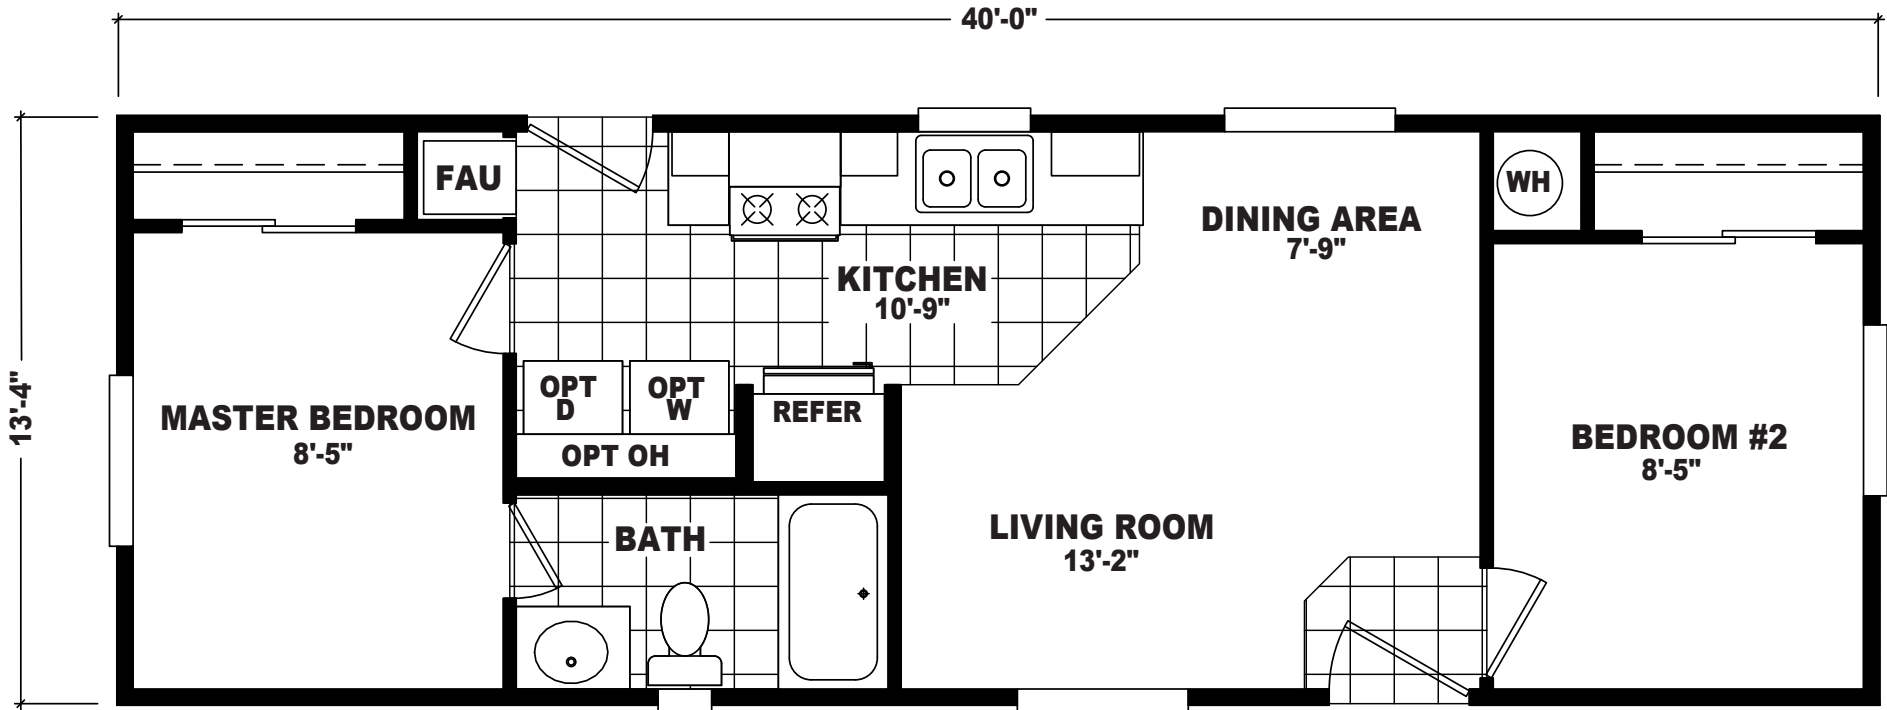

Siesta

Economy Plus Series

FactorySelectHomes

2 Bedroom, 1 Bath
Approx. 533 Sq. Ft.

Last Updated: 7-23-18

• Flagstaff

FactorySelectHomes

○ Mesa