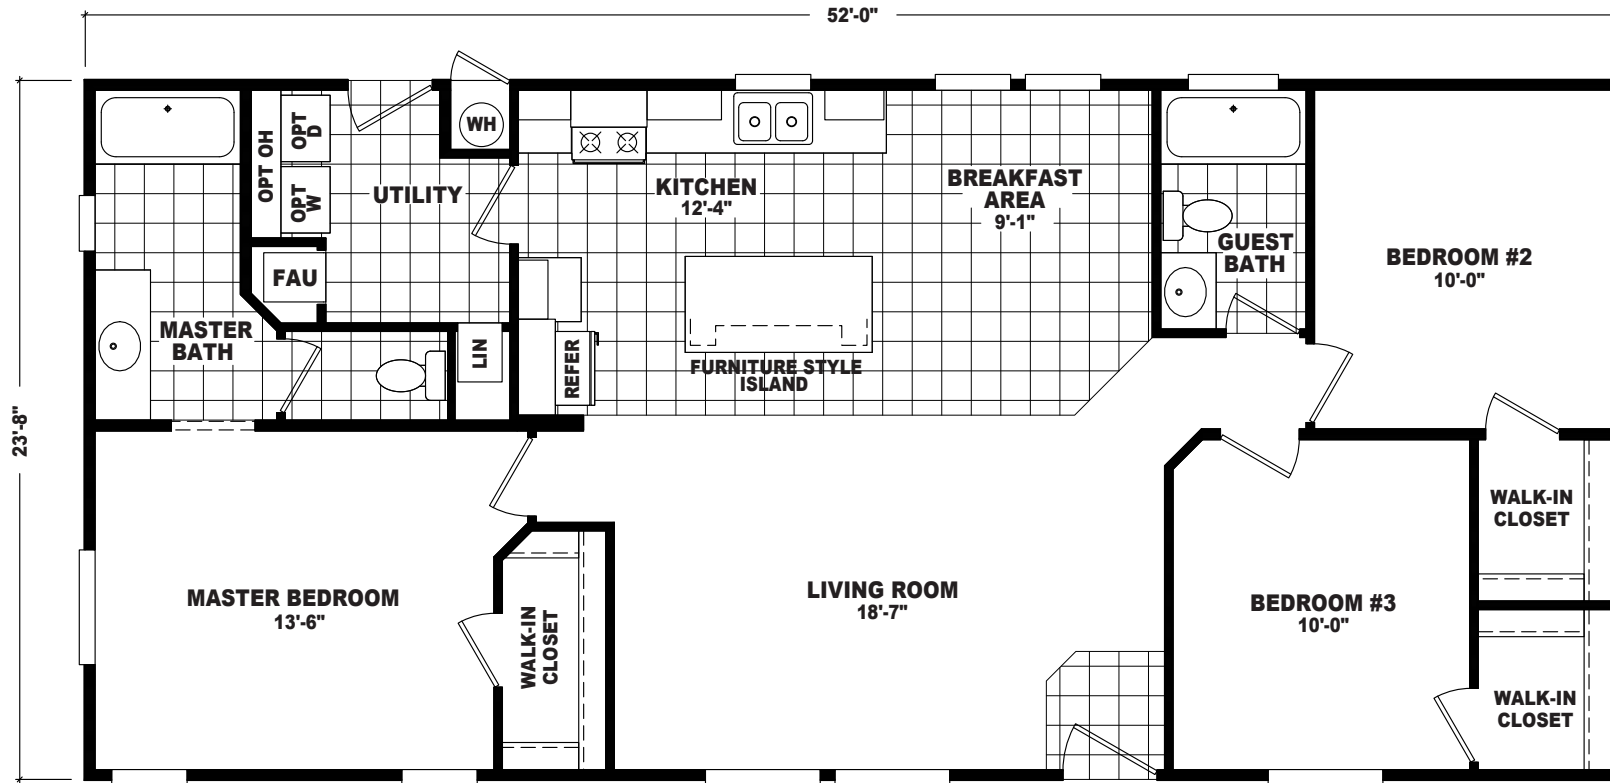

Neely

Copper Villa Series 

FactorySelectHomes

3 Bedroom, 2 Bath
Approx. 1,230 Sq. Ft.

Last Updated: 7-20-18

• Flagstaff

FactorySelectHomes
○ Mesa

Factory Select Homes
8610 E. Main Street
Mesa, Arizona 85207