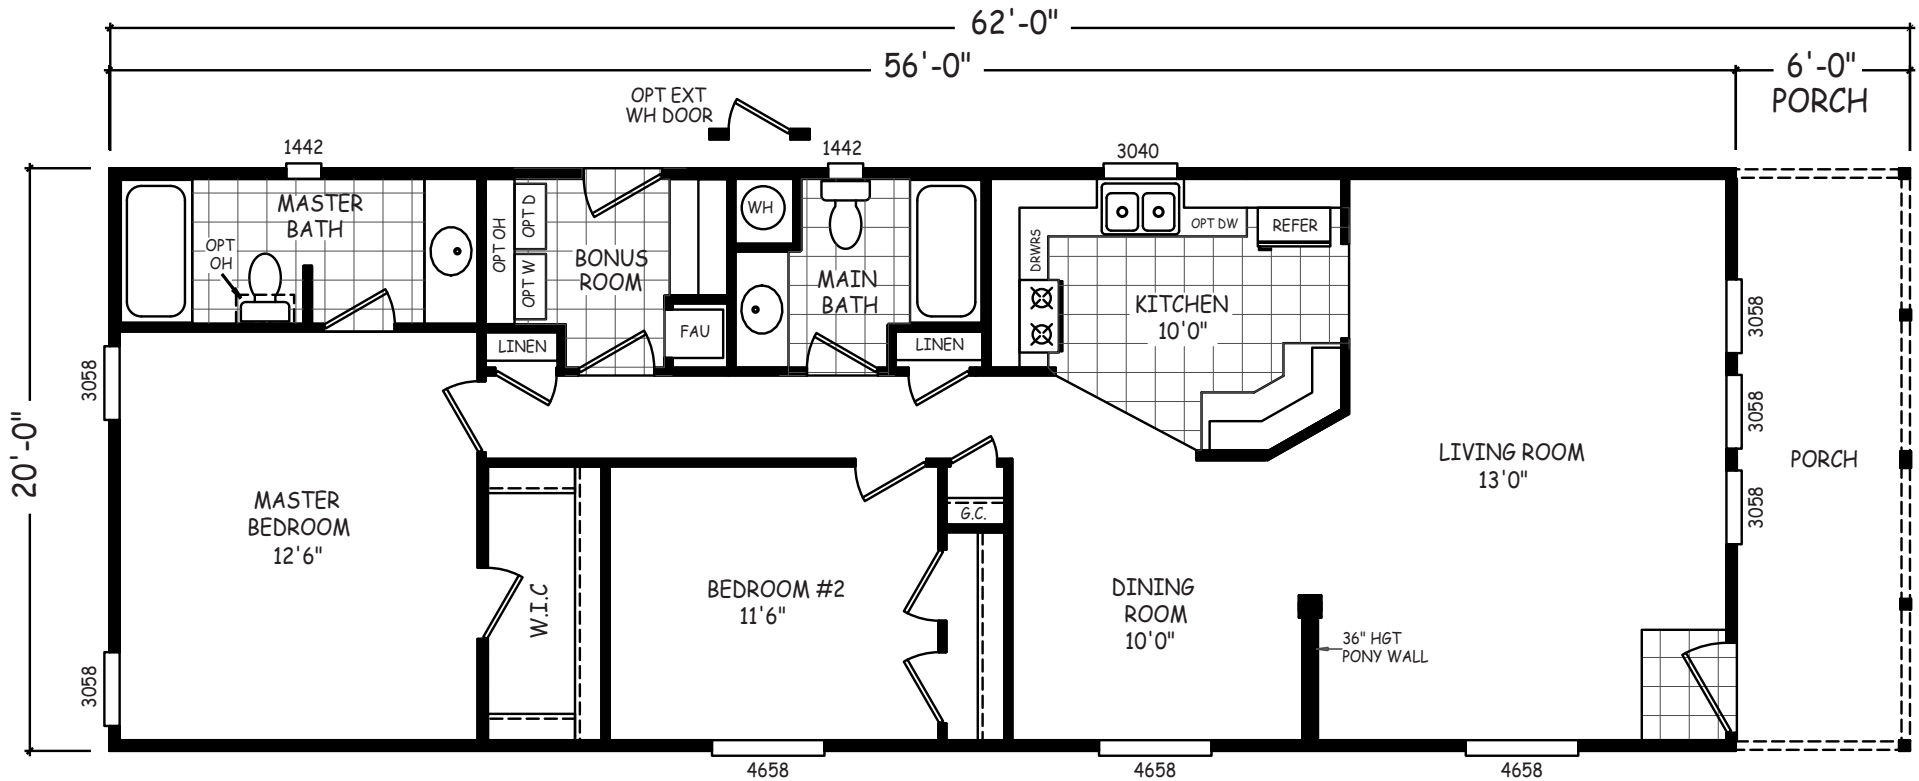

Silverthorn

Laurel Manor Series 

FactorySelectHomes

3 Bedroom, 2 Bath
Approx. 1,240 Sq. Ft.

Last Updated: 10-30-17

NOTE: SEE SALES PRINT FOR RAIL/OPNG LOCATIONS

• Flagstaff

© Mesa