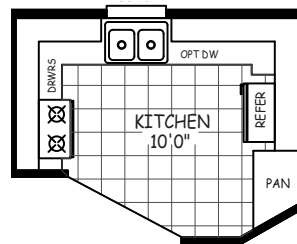

ALT KITCHEN

I authorize Factory Select Homes to build my house, per this plan.

X _____
Customer Signature/Date

1-800-670-1464 www.FactorySelectMobileHomes.com 1-800-670-1464 www.FactorySelectMobileHomes.com

Important: Due to our policy of constant improvement, all information in our brochures may vary from actual home. The right is reserved to make changes at any time, without notice or obligation, in colors, materials, specifications, processes, and models. All dimensions and square footage calculations are nominal and approximate figures. Please check with your sales person for specific and current information.