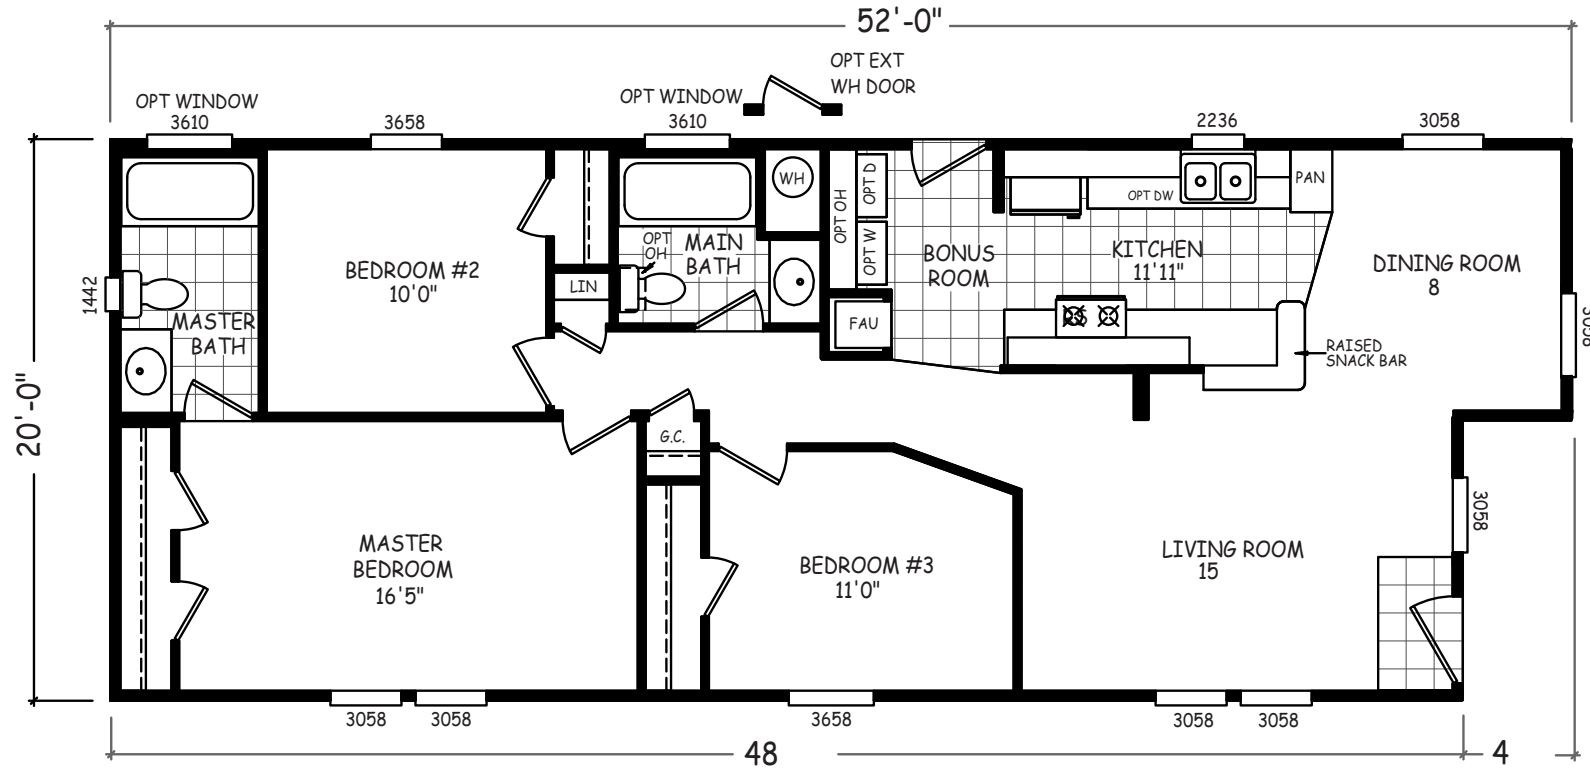

Manitou

Laurel Manor Series 

FactorySelectHomes

3 Bedroom, 2 Bath
Approx. 1,000 Sq. Ft.

Last Updated: 10-30-17

• Flagstaff

© Mesa

Factory Select Homes
8610 E. Main Street
Mesa, Arizona 85207