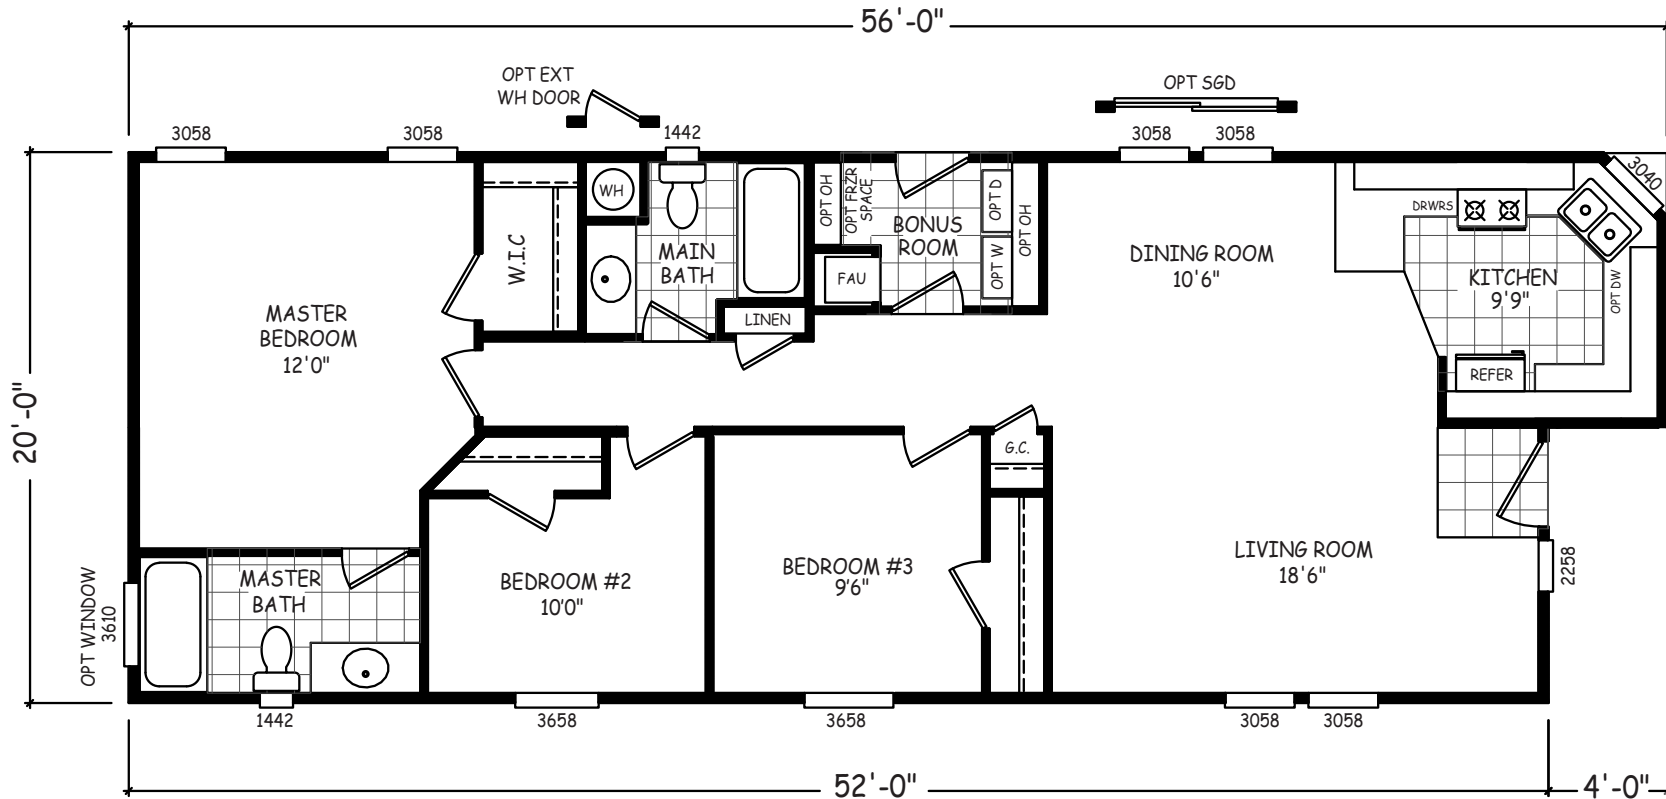

Grand Lake

Laurel Manor Series 

FactorySelectHomes

3 Bedroom, 2 Bath
Approx. 1,077 Sq. Ft.

Last Updated: 10-30-17

• Flagstaff

© Mesa

Factory Select Homes
8610 E. Main Street
Mesa, Arizona 85207