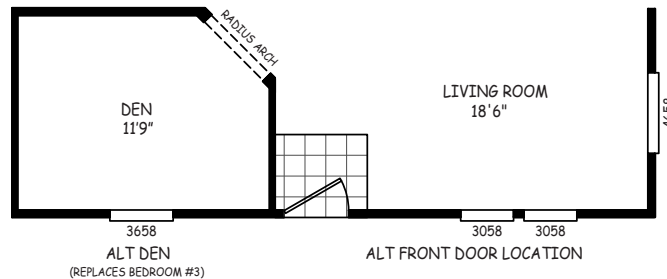

Grand Lake

Laurel Manor Series 

FactorySelectHomes

3 Bedroom, 2 Bath
Approx. 1,077 Sq. Ft.

Last Updated: 10-30-17

• Flagstaff

© Mesa

Factory Select Homes
8610 E. Main Street
Mesa, Arizona 85207