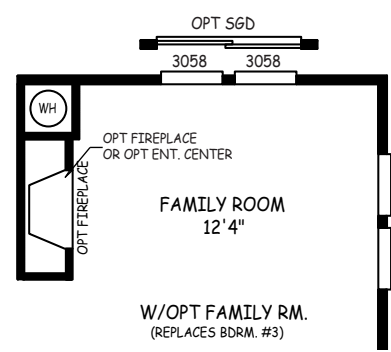

Fraser

Laurel Manor Series 

FactorySelectHomes

3 Bedroom, 2 Bath
Approx. 1,306 Sq. Ft.

Last Updated: 10-30-17

• Flagstaff

FactorySelectHomes
© Mesa

Factory Select Homes
8610 E. Main Street
Mesa, Arizona 85207