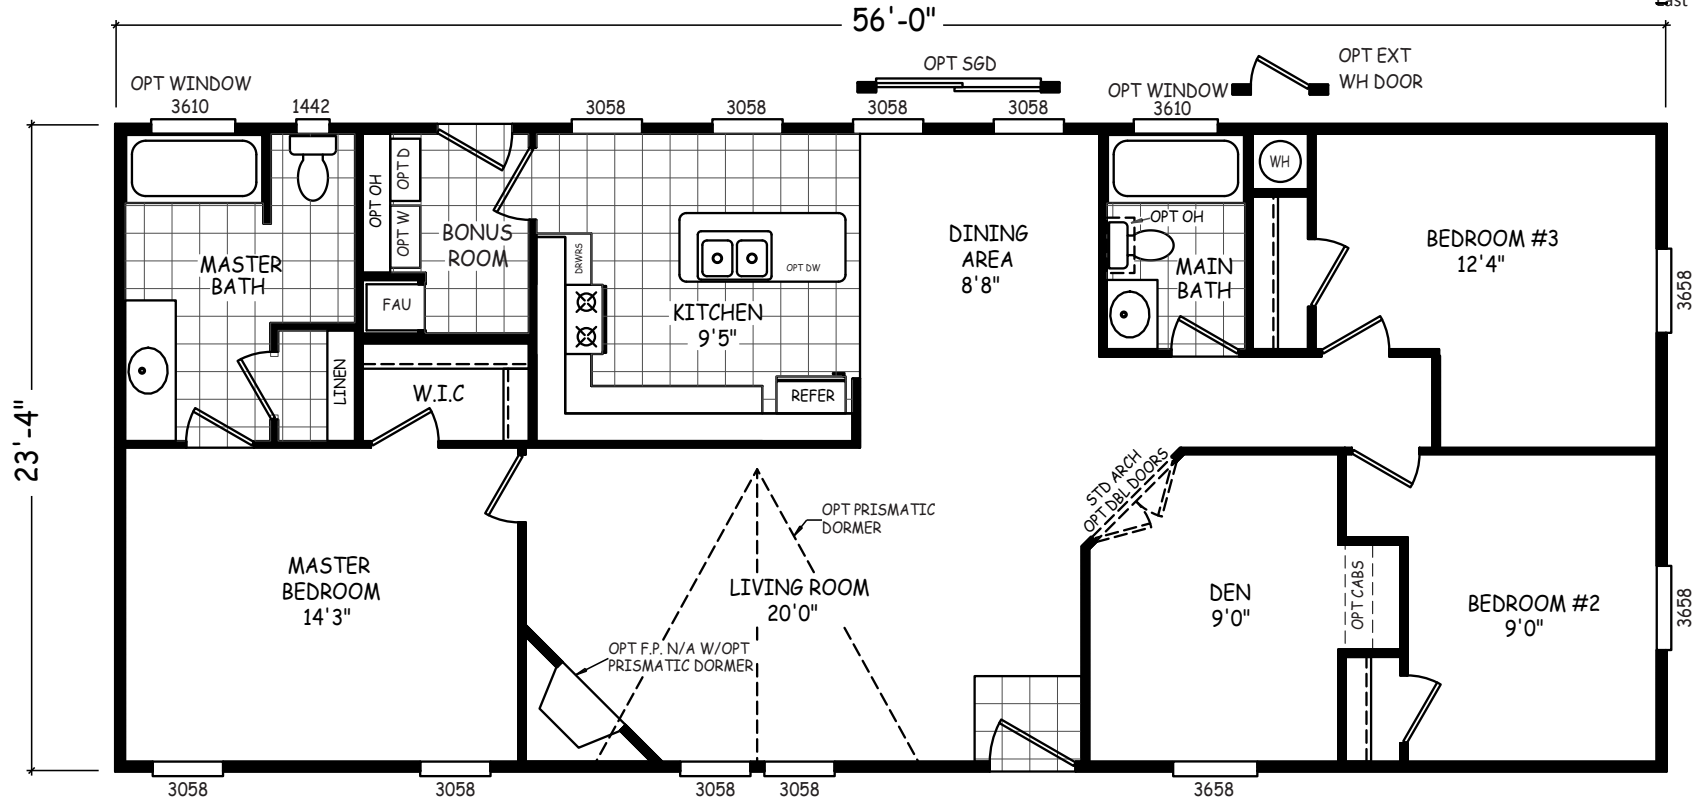

Fraser

Laurel Manor Series 

FactorySelectHomes

3 Bedroom, 2 Bath
Approx. 1,306 Sq. Ft.

Last Updated: 10-30-17

• Flagstaff

FactorySelectHomes
© Mesa

Factory Select Homes
8610 E. Main Street
Mesa, Arizona 85207