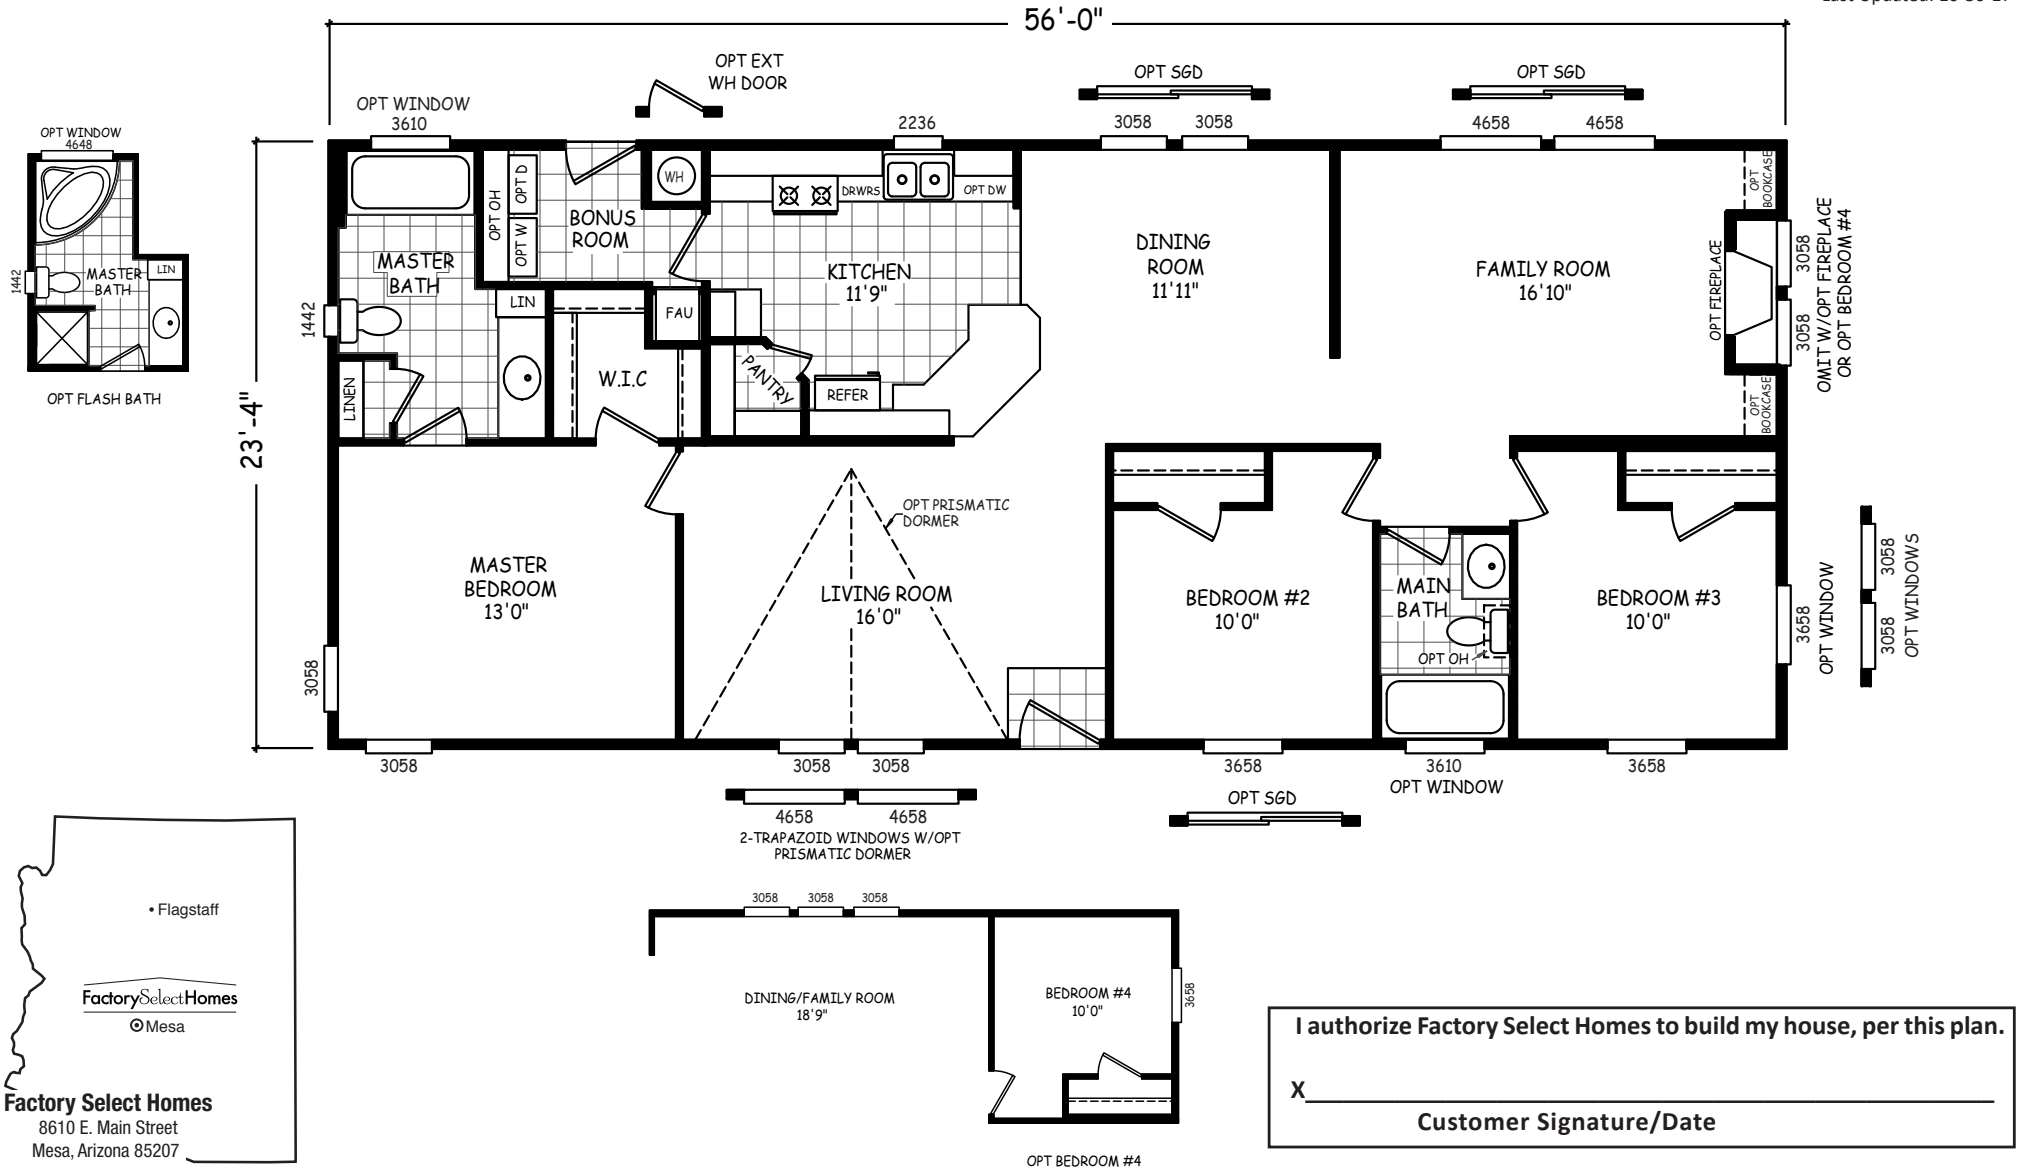

Foxfield

Laurel Manor Series 

FactorySelectHomes

3 Bedroom, 2 Bath
Approx. 1,306 Sq. Ft.

Last Updated: 10-30-17

• Flagstaff

© Mesa

Factory Select Homes
8610 E. Main Street
Mesa, Arizona 85207