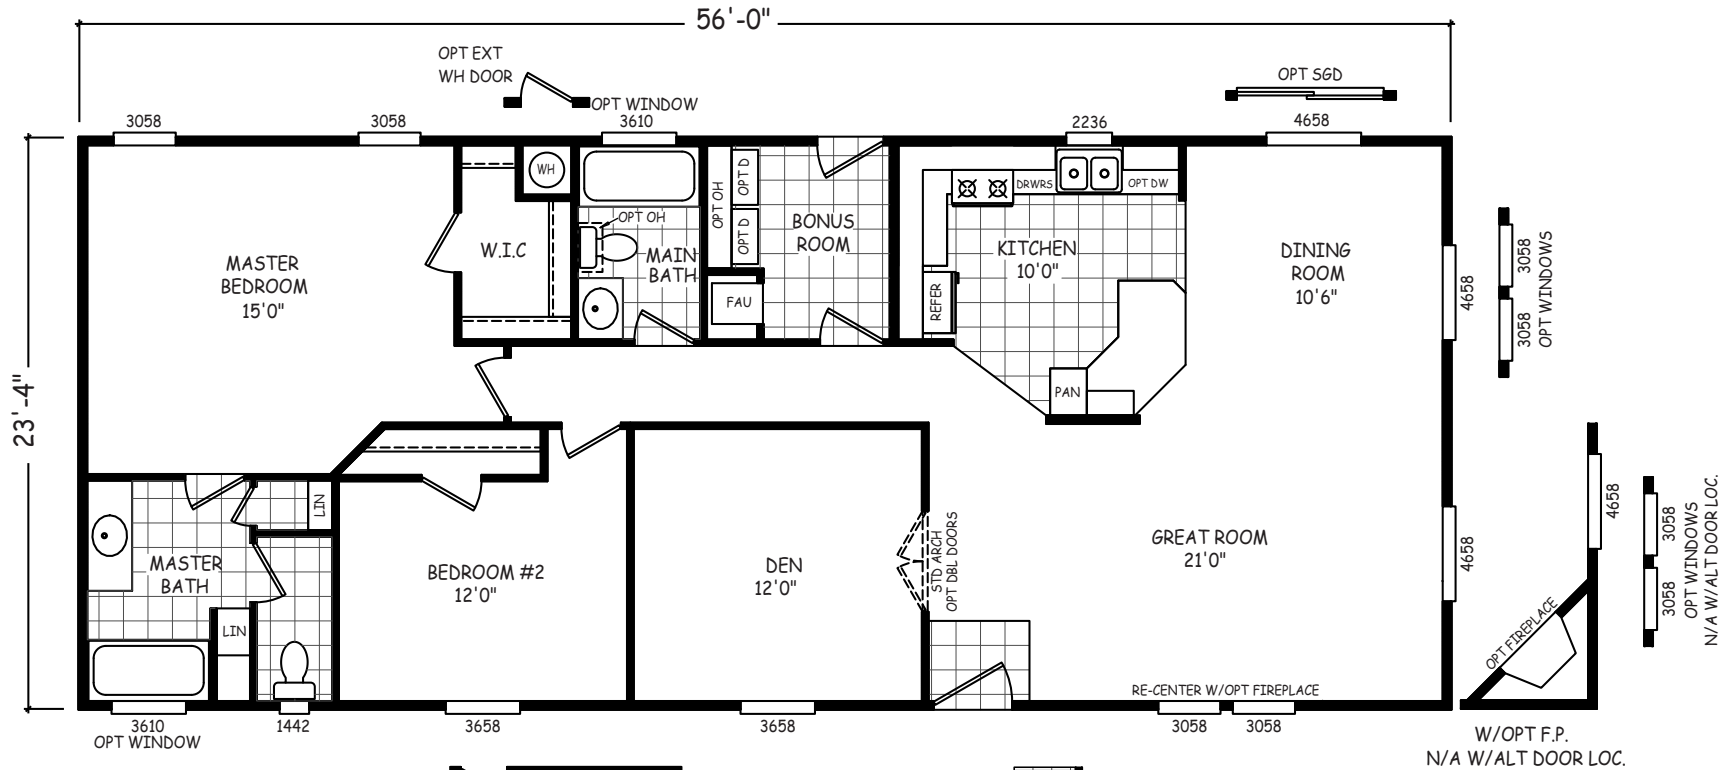

Evans

Laurel Manor Series **Caveo HOMES**

FactorySelectHomes

2 Bedroom, 2 Bath
Approx. 1,309 Sq. Ft.

Last Updated: 10-30-17

• Flagstaff

FactorySelectHomes
© Mesa

Factory Select Homes
8610 E. Main Street
Mesa, Arizona 85207