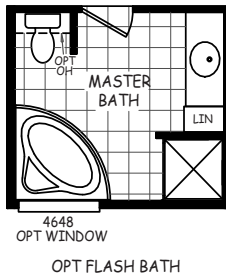

Evans

Laurel Manor Series **Caveo HOMES**

FactorySelectHomes

2 Bedroom, 2 Bath
Approx. 1,309 Sq. Ft.

Last Updated: 10-30-17

• Flagstaff

FactorySelectHomes
© Mesa

Factory Select Homes
8610 E. Main Street
Mesa, Arizona 85207