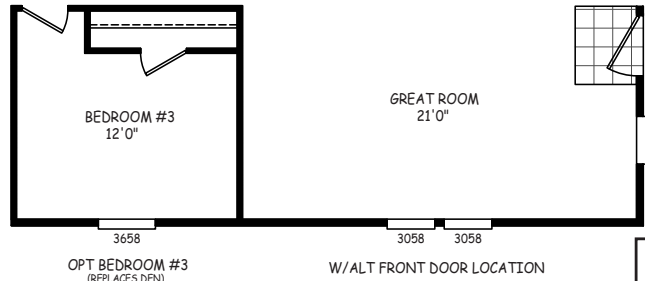

Evans

Laurel Manor Series **Caveo HOMES**

FactorySelectHomes

2 Bedroom, 2 Bath
Approx. 1,309 Sq. Ft.

Last Updated: 10-30-17

• Flagstaff

FactorySelectHomes
© Mesa

Factory Select Homes
8610 E. Main Street
Mesa, Arizona 85207