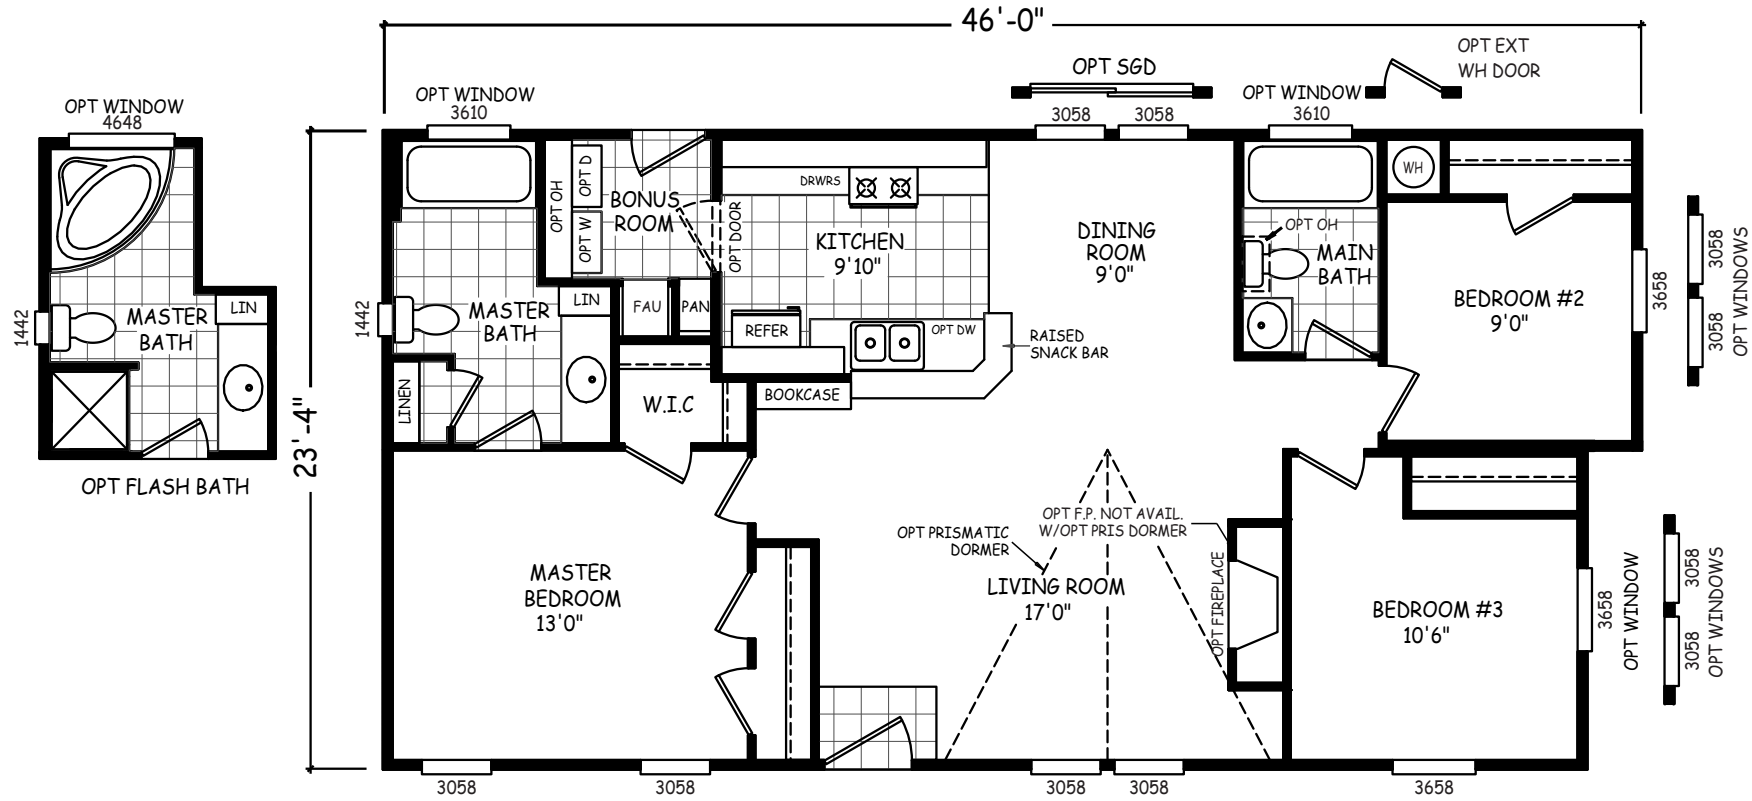

Crestone

Laurel Manor Series 

FactorySelectHomes

3 Bedroom, 2 Bath
Approx. 1,050 Sq. Ft.

Last Updated: 10-30-17

• Flagstaff

FactorySelectHomes
© Mesa

Factory Select Homes
8610 E. Main Street
Mesa, Arizona 85207