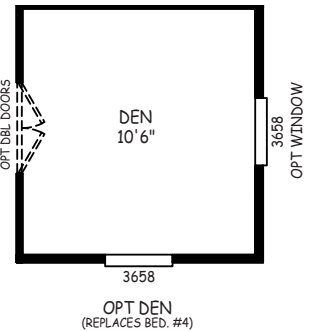

Crestone

Laurel Manor Series 

FactorySelectHomes

3 Bedroom, 2 Bath
Approx. 1,050 Sq. Ft.

Last Updated: 10-30-17

• Flagstaff

FactorySelectHomes
© Mesa

Factory Select Homes
8610 E. Main Street
Mesa, Arizona 85207