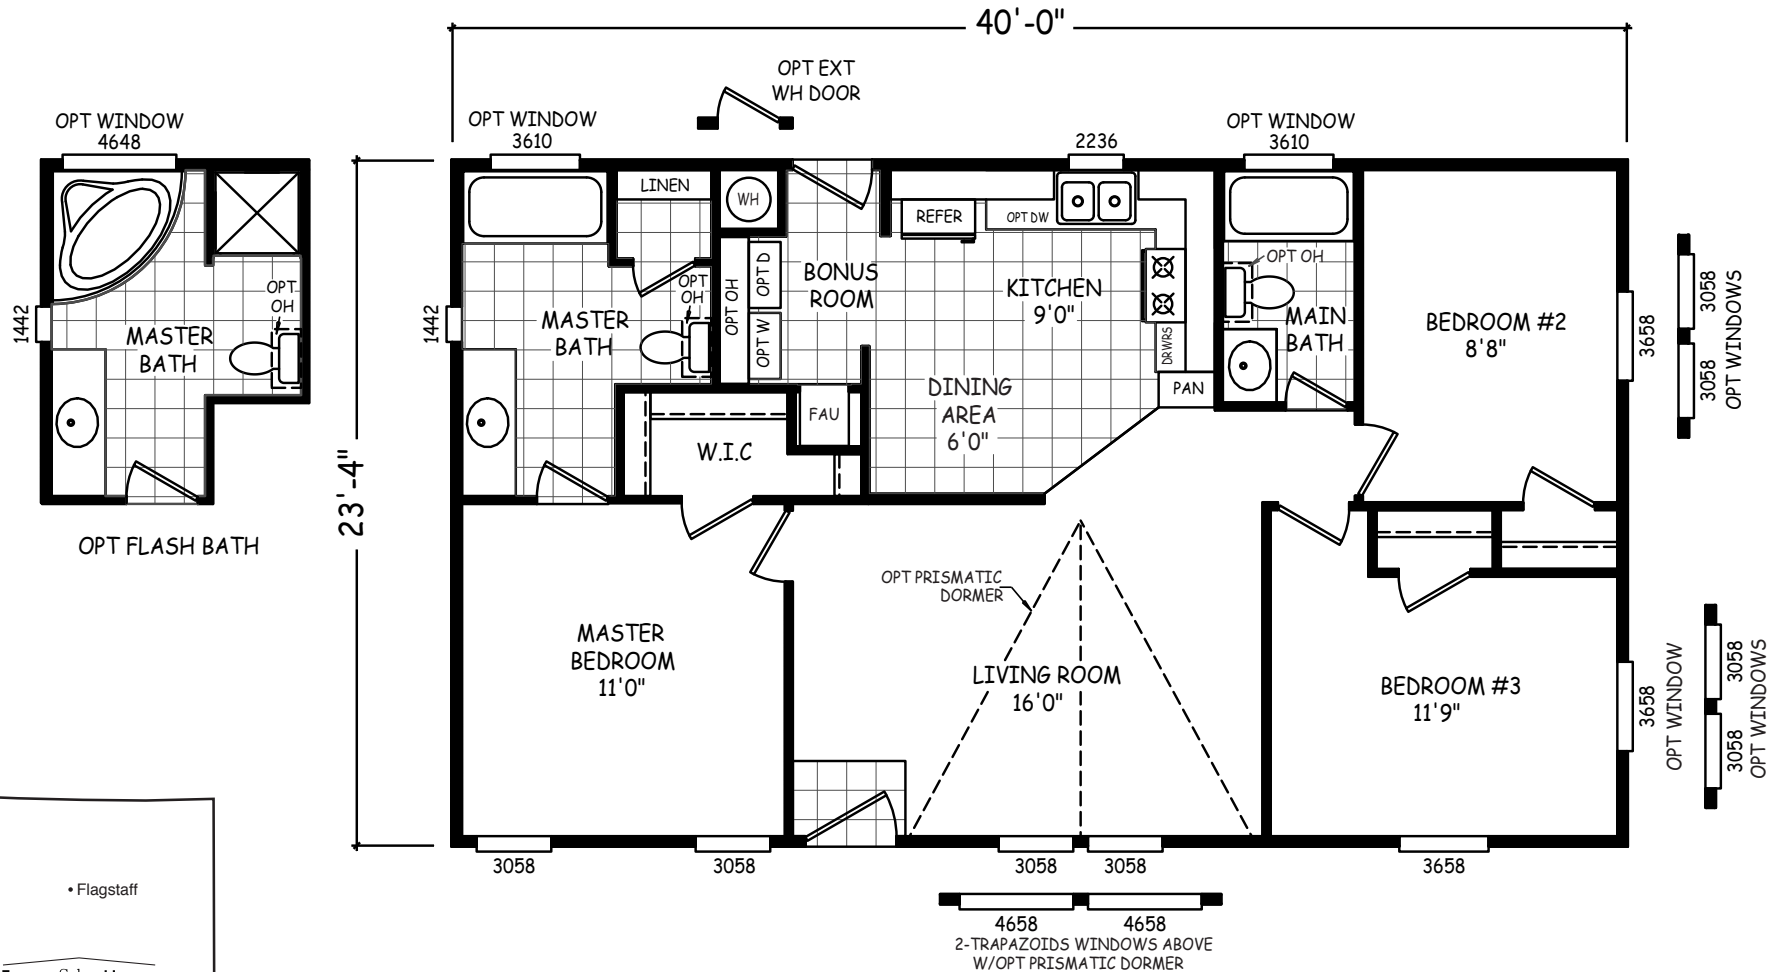

Cedaredge

Laurel Manor Series 

FactorySelectHomes

3 Bedroom, 2 Bath
Approx. 933 Sq. Ft.

Last Updated: 10-30-17

• Flagstaff

© Mesa

Factory Select Homes
8610 E. Main Street
Mesa, Arizona 85207