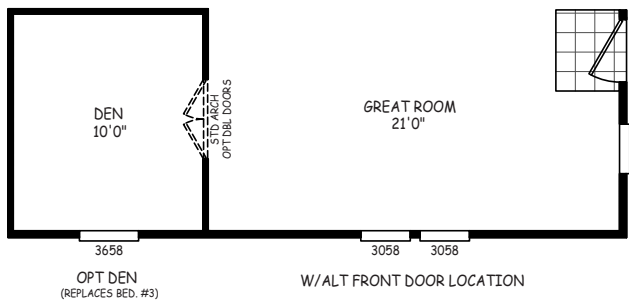

Aurora

Laurel Manor Series 

FactorySelectHomes

3 Bedroom, 2 Bath
Approx. 1,213 Sq. Ft.

Last Updated: 10-30-17

• Flagstaff

© Mesa

Factory Select Homes
8610 E. Main Street
Mesa, Arizona 85207