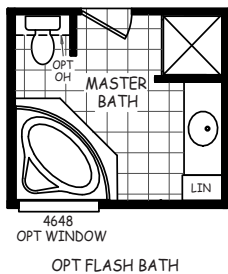

Aurora

Laurel Manor Series 

FactorySelectHomes

3 Bedroom, 2 Bath
Approx. 1,213 Sq. Ft.

Last Updated: 10-30-17

• Flagstaff

© Mesa

Factory Select Homes
8610 E. Main Street
Mesa, Arizona 85207