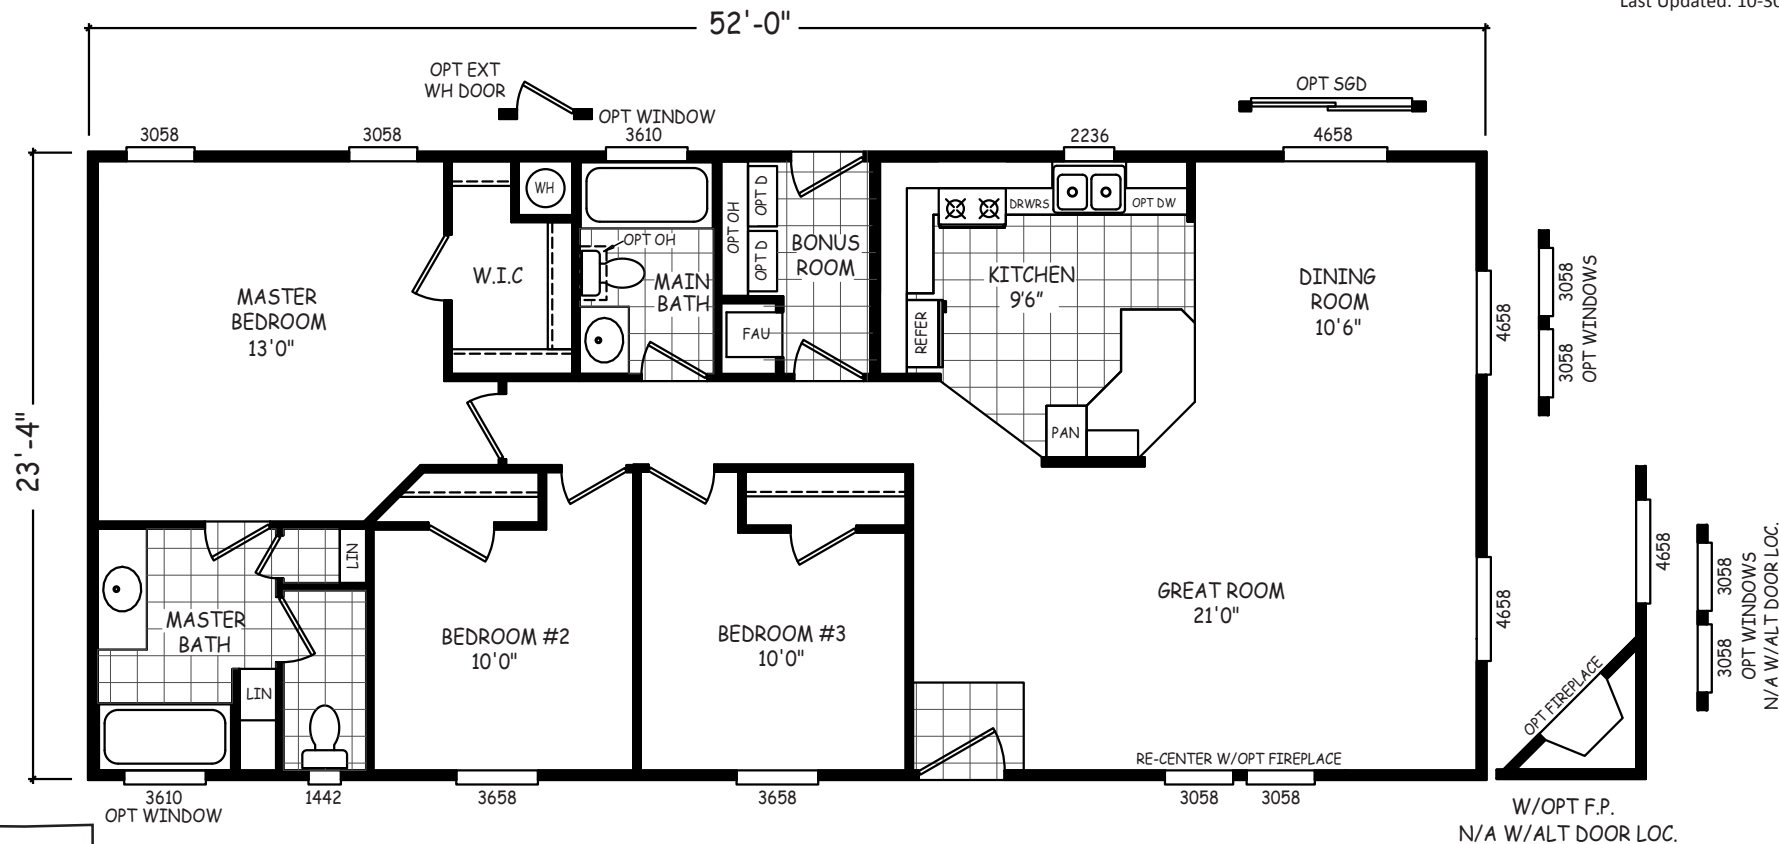

Aurora

Laurel Manor Series 

FactorySelectHomes

3 Bedroom, 2 Bath
Approx. 1,213 Sq. Ft.

Last Updated: 10-30-17

• Flagstaff

© Mesa

Factory Select Homes
8610 E. Main Street
Mesa, Arizona 85207