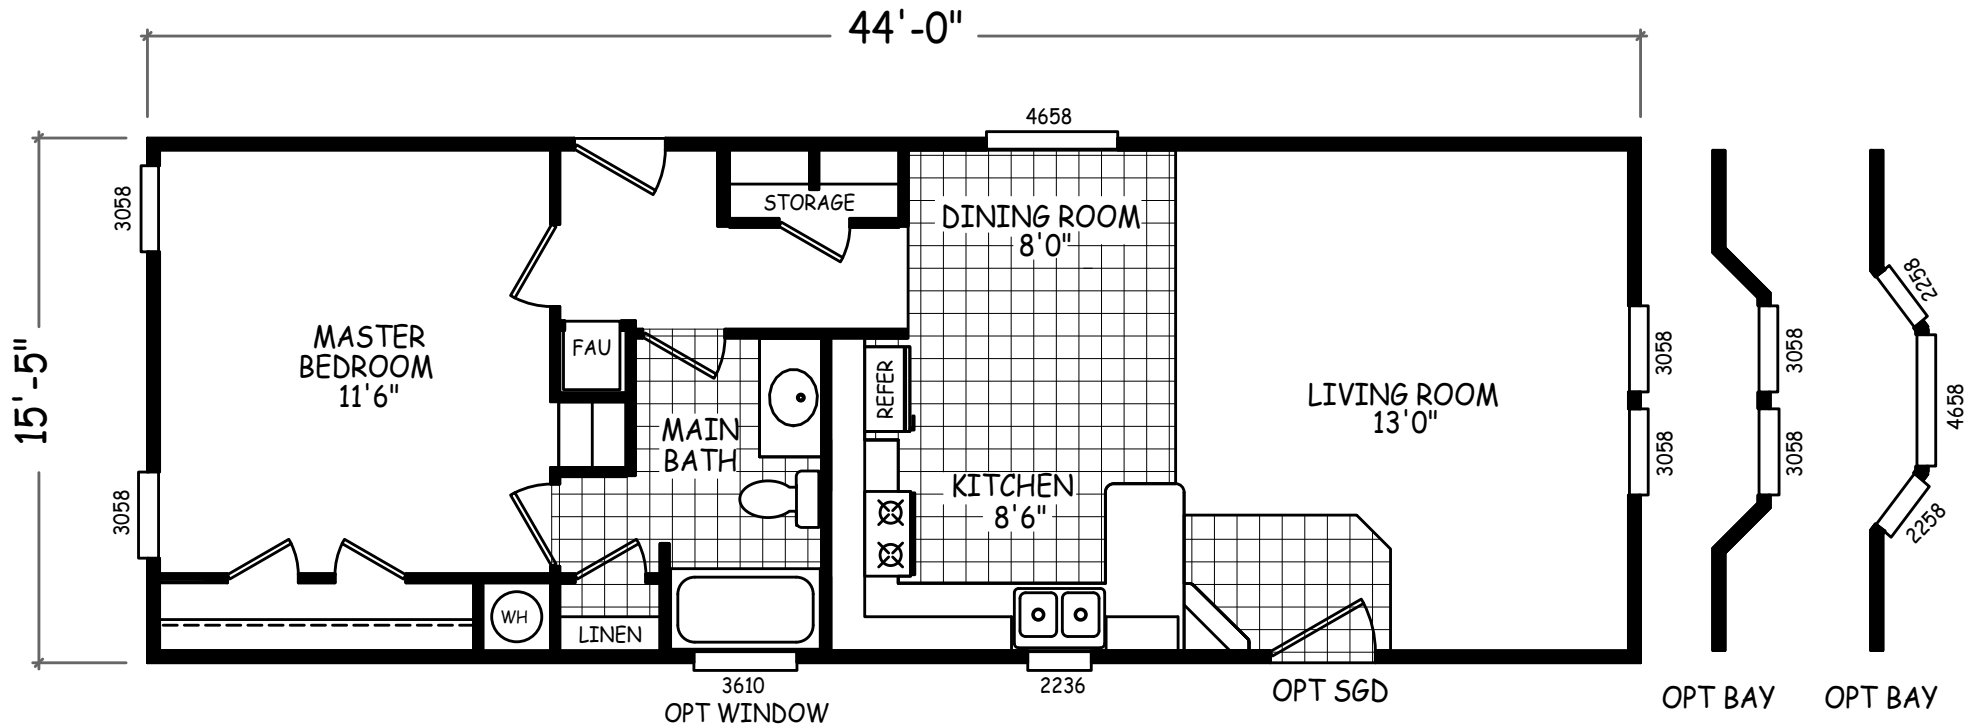

Tampico

Laurel Manor Series 

FactorySelectHomes

1 Bedroom, 1 Bath
Approx. 678 Sq. Ft.

Last Updated: 8-5-16

• Flagstaff

© Mesa

Factory Select Homes
8610 E. Main Street
Mesa, Arizona 85207