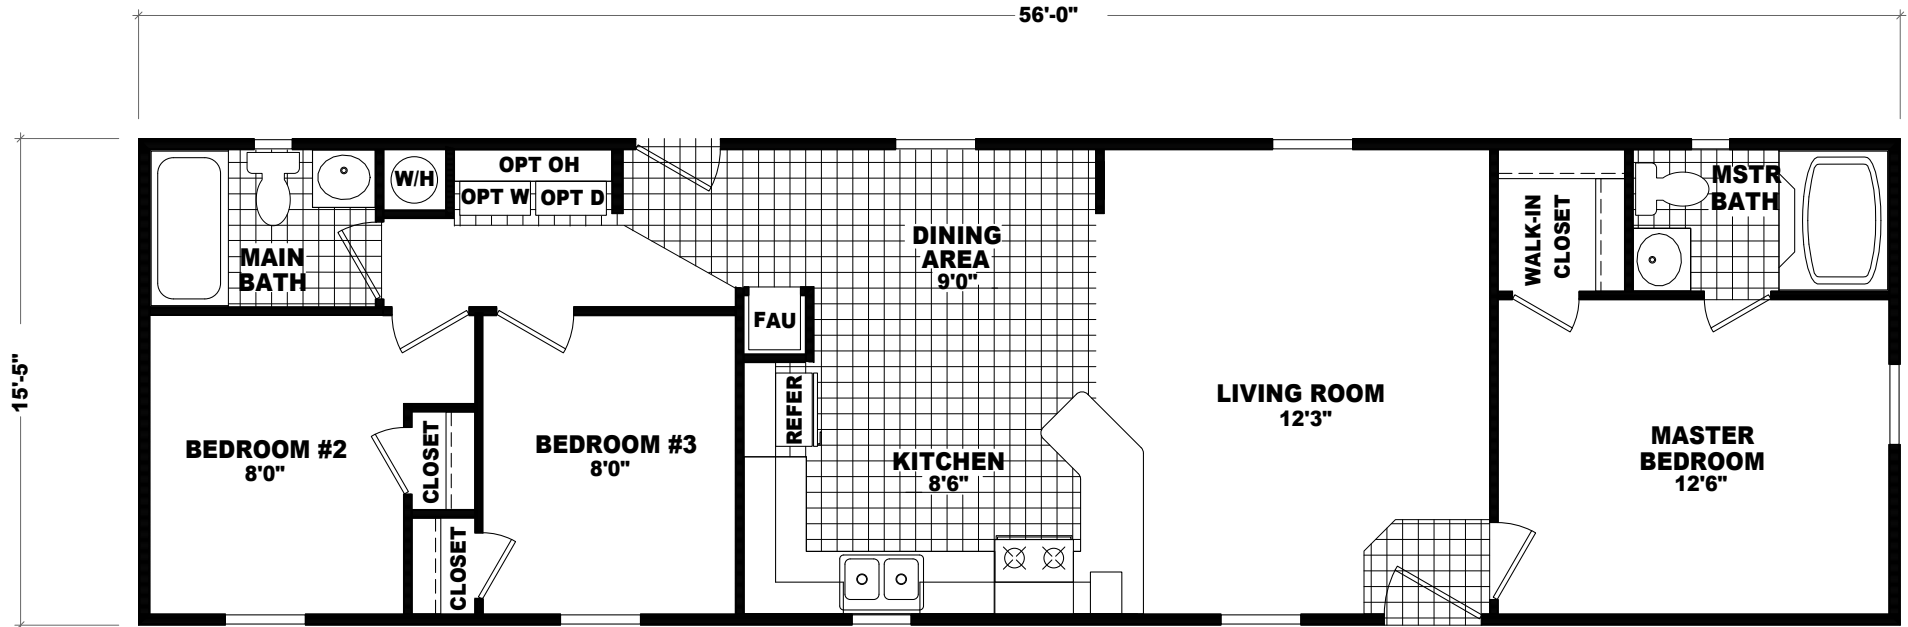

# Emery

Laurel Manor Series 

## FactorySelectHomes

3 Bedroom, 2 Bath  
Approx. 863 Sq. Ft.

Last Updated: 8-5-16

• Flagstaff

FactorySelectHomes  
© Mesa

**Factory Select Homes**  
8610 E. Main Street  
Mesa, Arizona 85207

I authorize Factory Select Homes to build my house, per this plan.