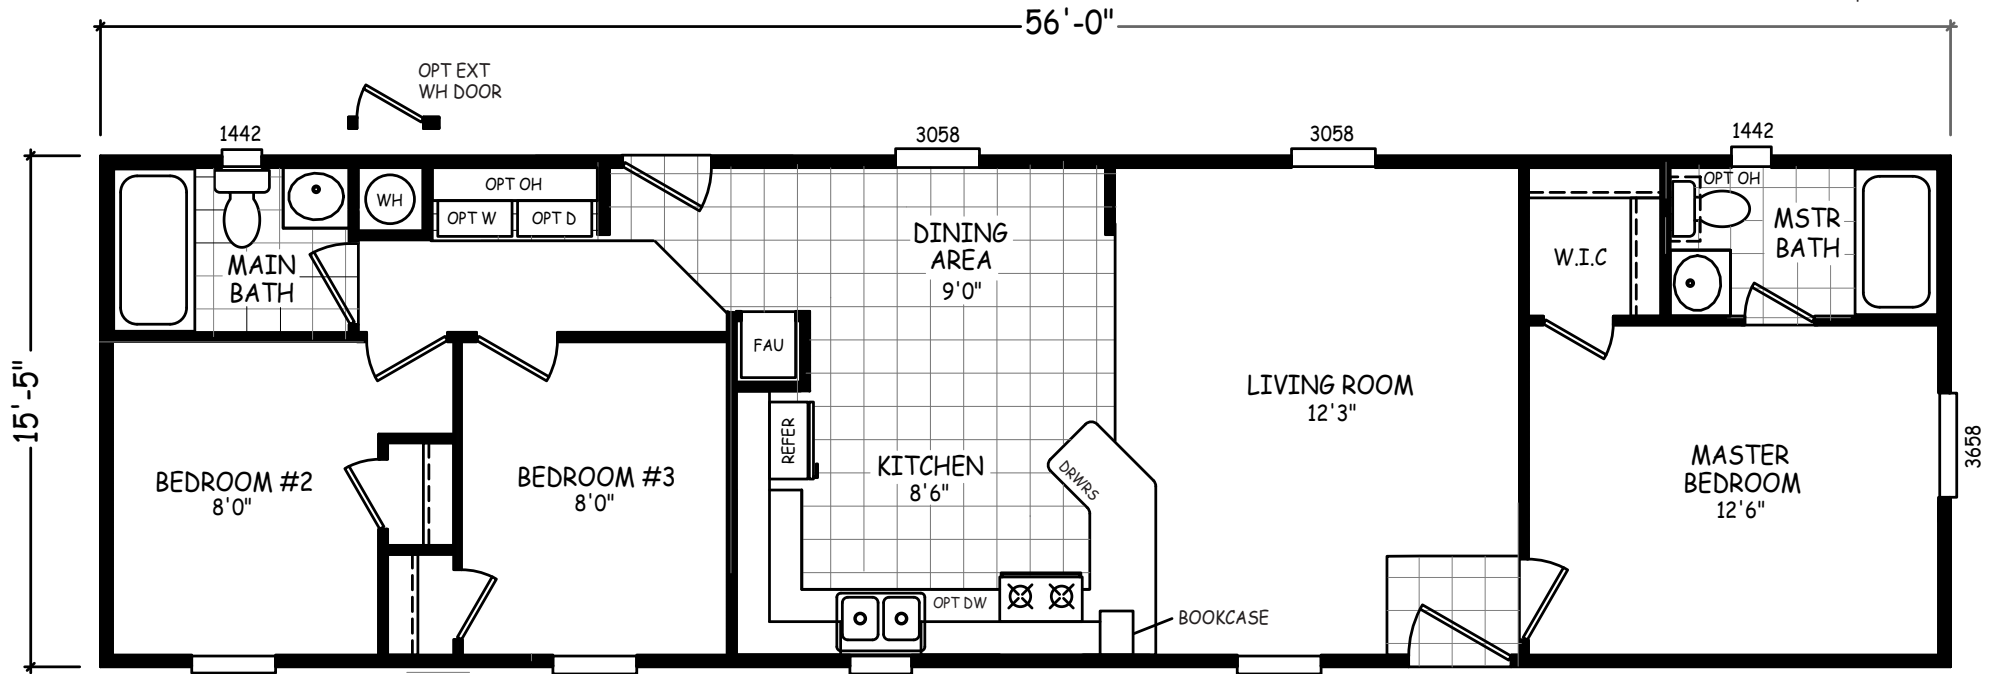

Emery

Laurel Manor Series 

FactorySelectHomes

3 Bedrooms, 2 Baths
Approx. 863 Sq. Ft.

Last Updated: 2-4-19

• Flagstaff

© Mesa

Factory Select Homes
8610 E. Main Street
Mesa, Arizona 85207