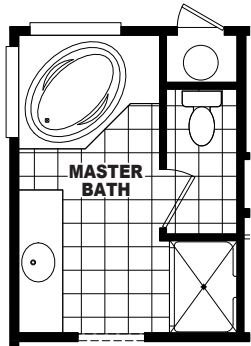

# FactorySelectHomes

3 Bedroom, 2 Bath  
Approx. 1,706 Sq. Ft.

Last Updated: 2-2-17

**OPT LUX BATH**

**OPT DEN IN PLACE OF 3rd BEDROOM**

**Factory Select Homes**  
8610 E. Main Street  
Mesa, Arizona 85207