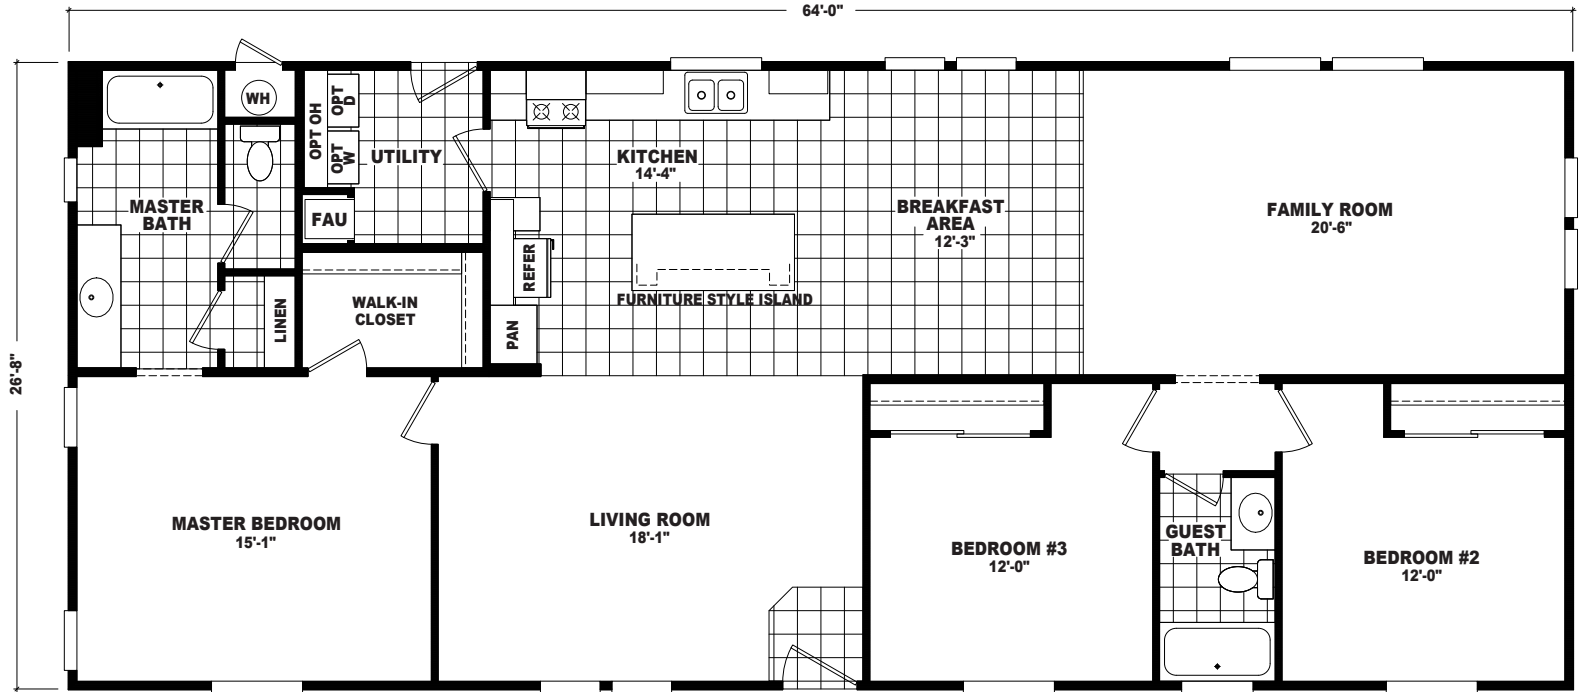

# FactorySelectHomes

3 Bedroom, 2 Bath  
Approx. 1,706 Sq. Ft.

Last Updated: 2-2-17

**OPT LUX BATH**

**OPT DEN IN PLACE OF 3rd BEDROOM**

**Factory Select Homes**  
8610 E. Main Street  
Mesa, Arizona 85207