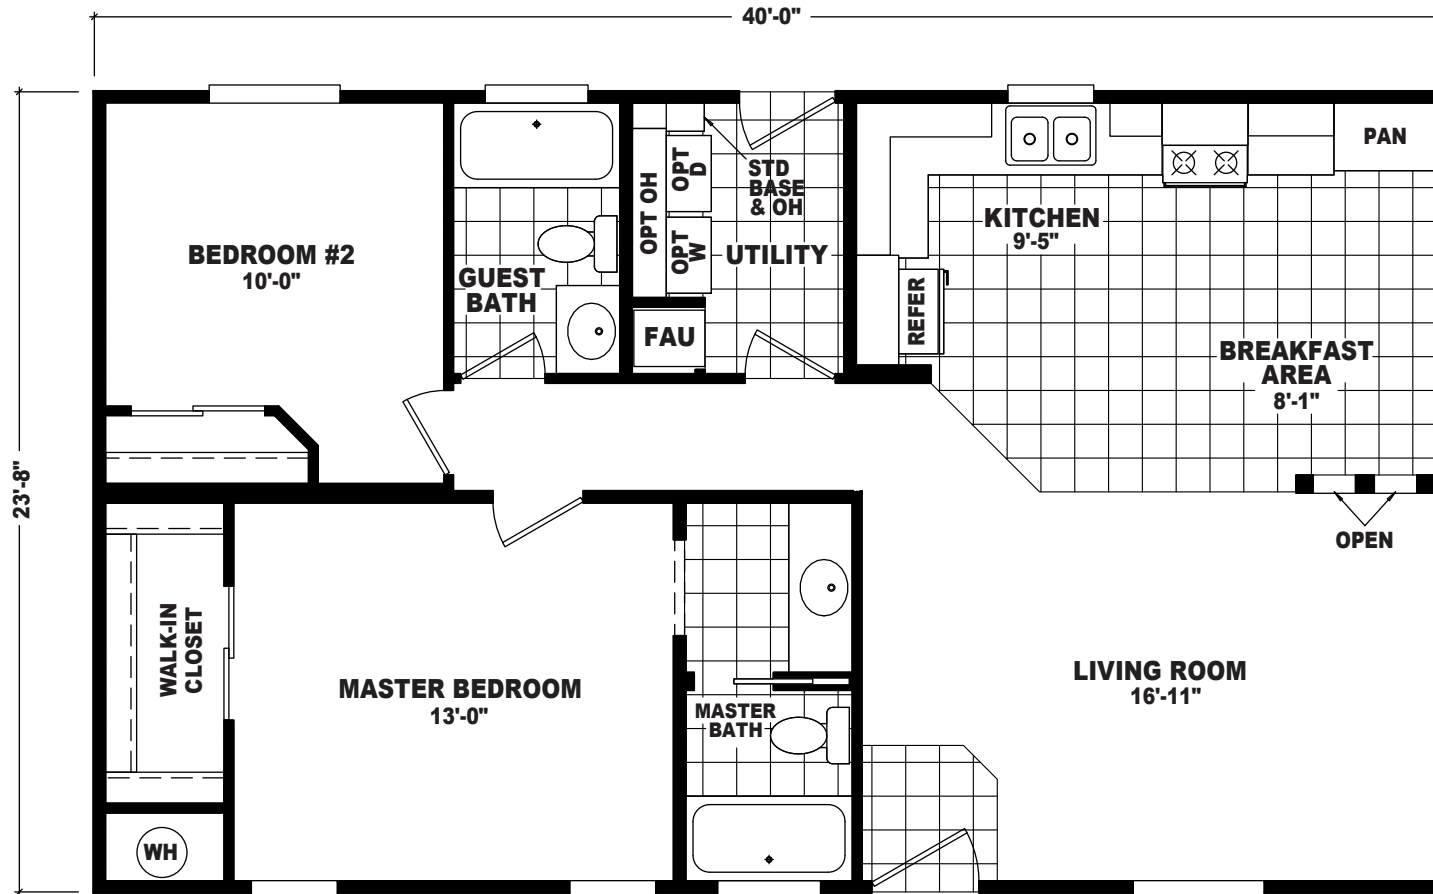

Bentley

Factory Advantage Series

FactorySelectHomes

2 Bedroom, 2 Bath
Approx. 946 Sq. Ft.

Last Updated: 2-2-17

• Flagstaff

FactorySelectHomes
©Mesa

Factory Select Homes
8610 E. Main Street
Mesa, Arizona 85207