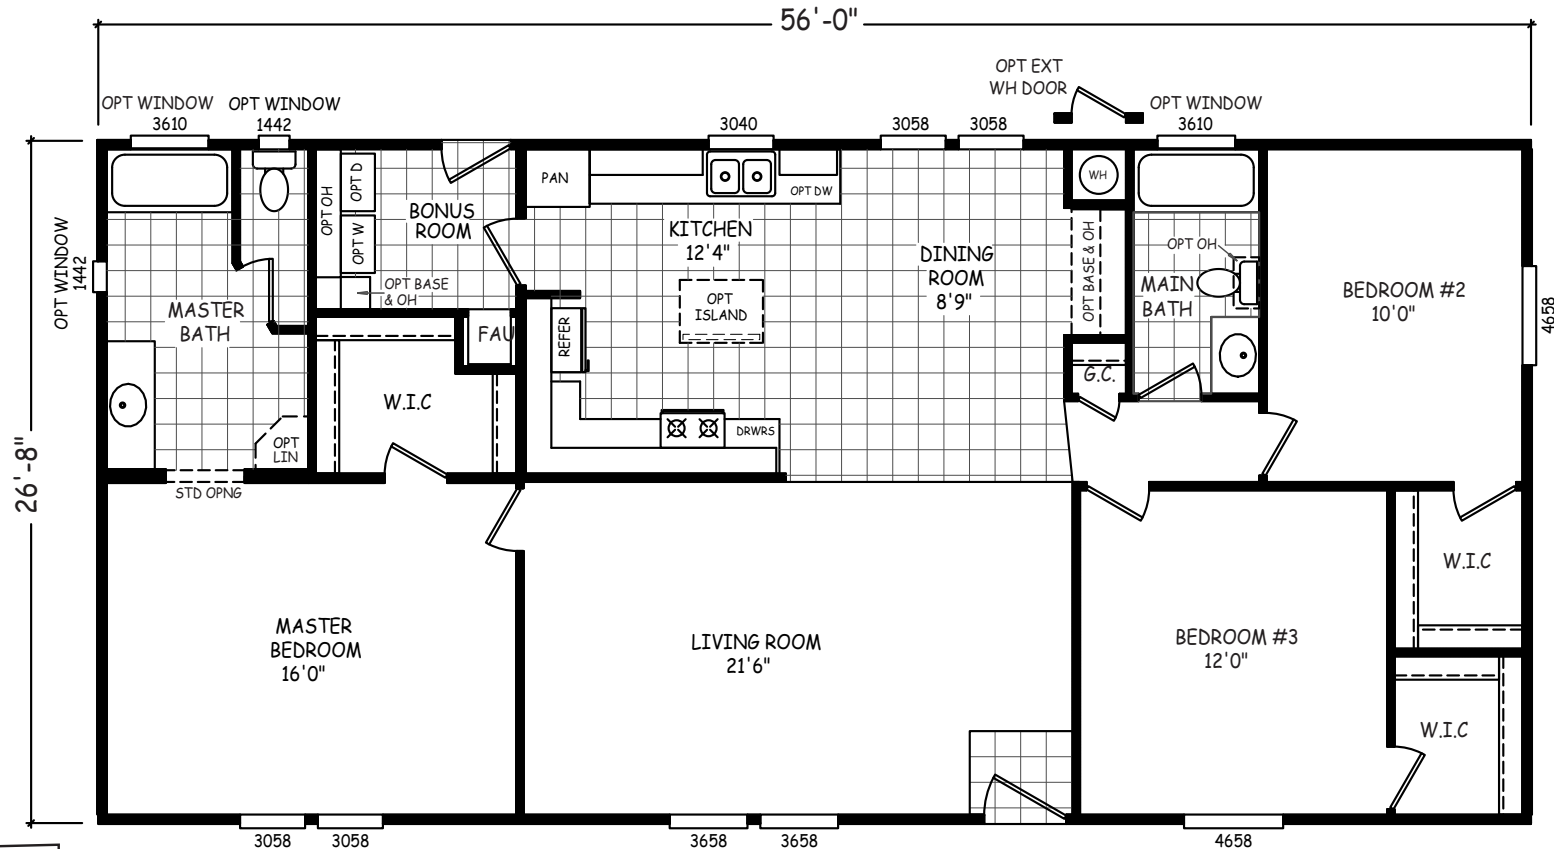

Woodruff

Factory Select Series 

FactorySelectHomes

3 Bedroom, 2 Bath
Approx. 1,493 Sq. Ft.

Last Updated: 10-27-16

• Flagstaff

Mesa

Factory Select Homes
8610 E. Main Street
Mesa, Arizona 85207