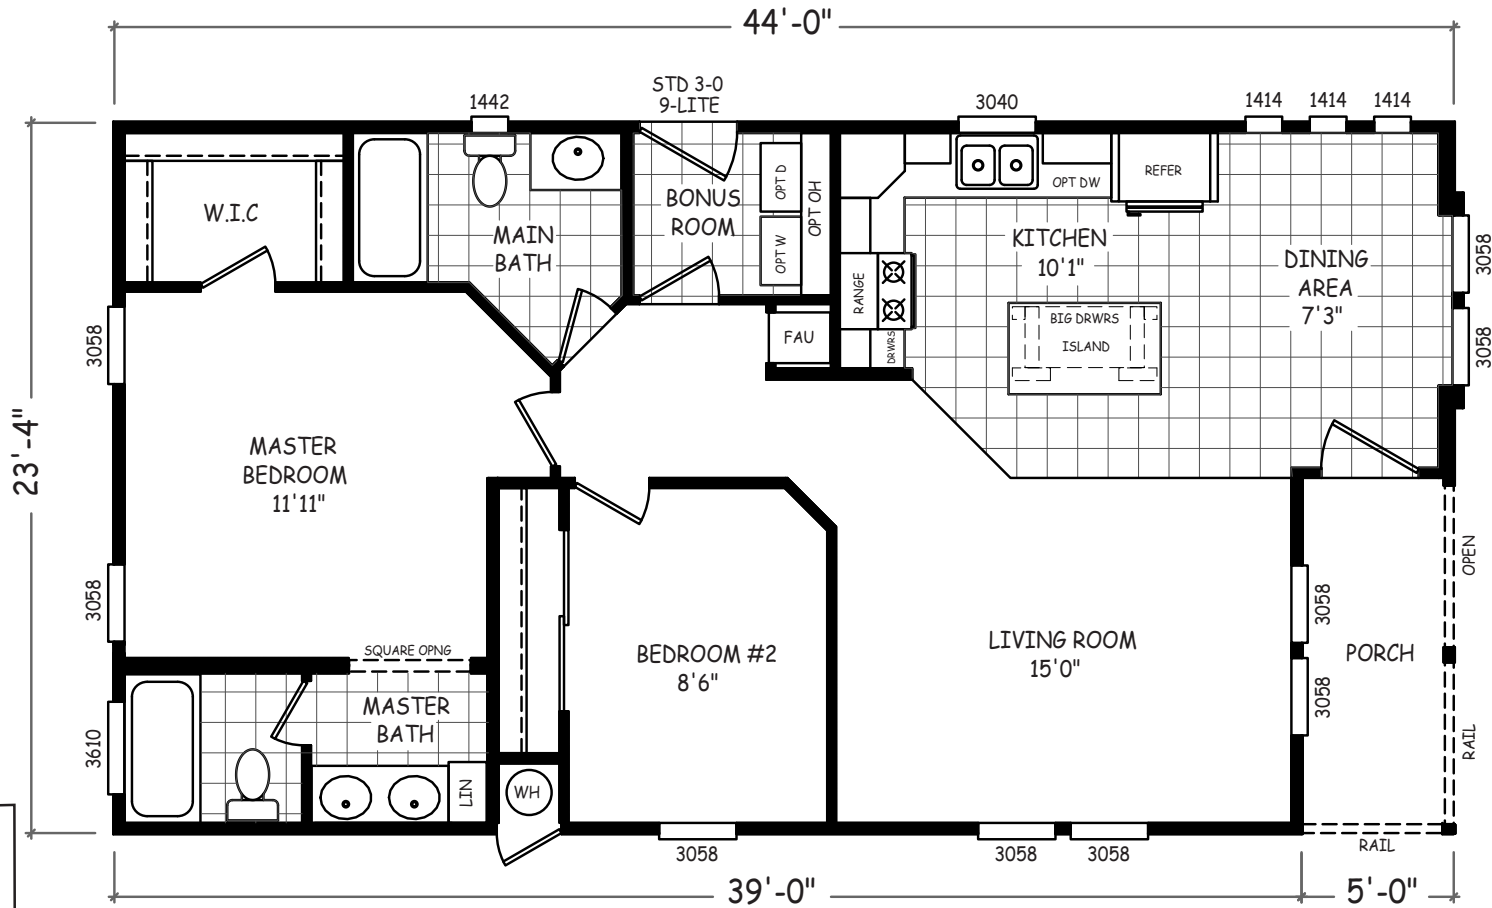

Taos

Westview Series

FactorySelectHomes

2 Bedroom, 2 Bath
Approx. 1,027 Sq. Ft.

Last Updated: 8-2-17

• Flagstaff

FactorySelectHomes
Mesa

Factory Select Homes
8610 E. Main Street
Mesa, Arizona 85207