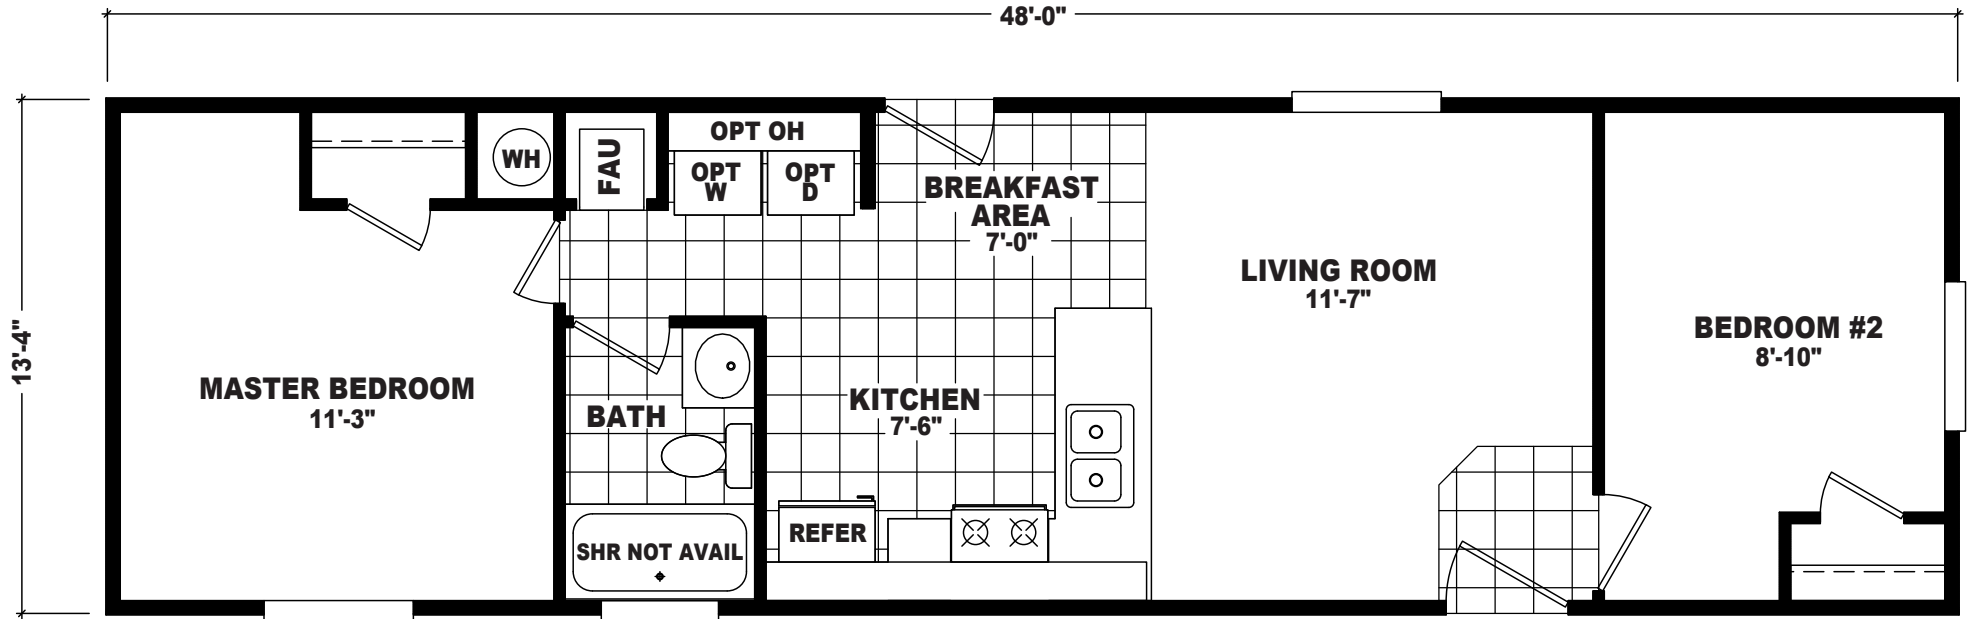

Noland

Crown Point Value Series 

FactorySelectHomes

2 Bedroom, 1 Bath
Approx. 640 Sq. Ft.

Last Updated: 8-5-16

I authorize Factory Select Homes to build my house, per this plan.

X _____
Customer Signature/Date