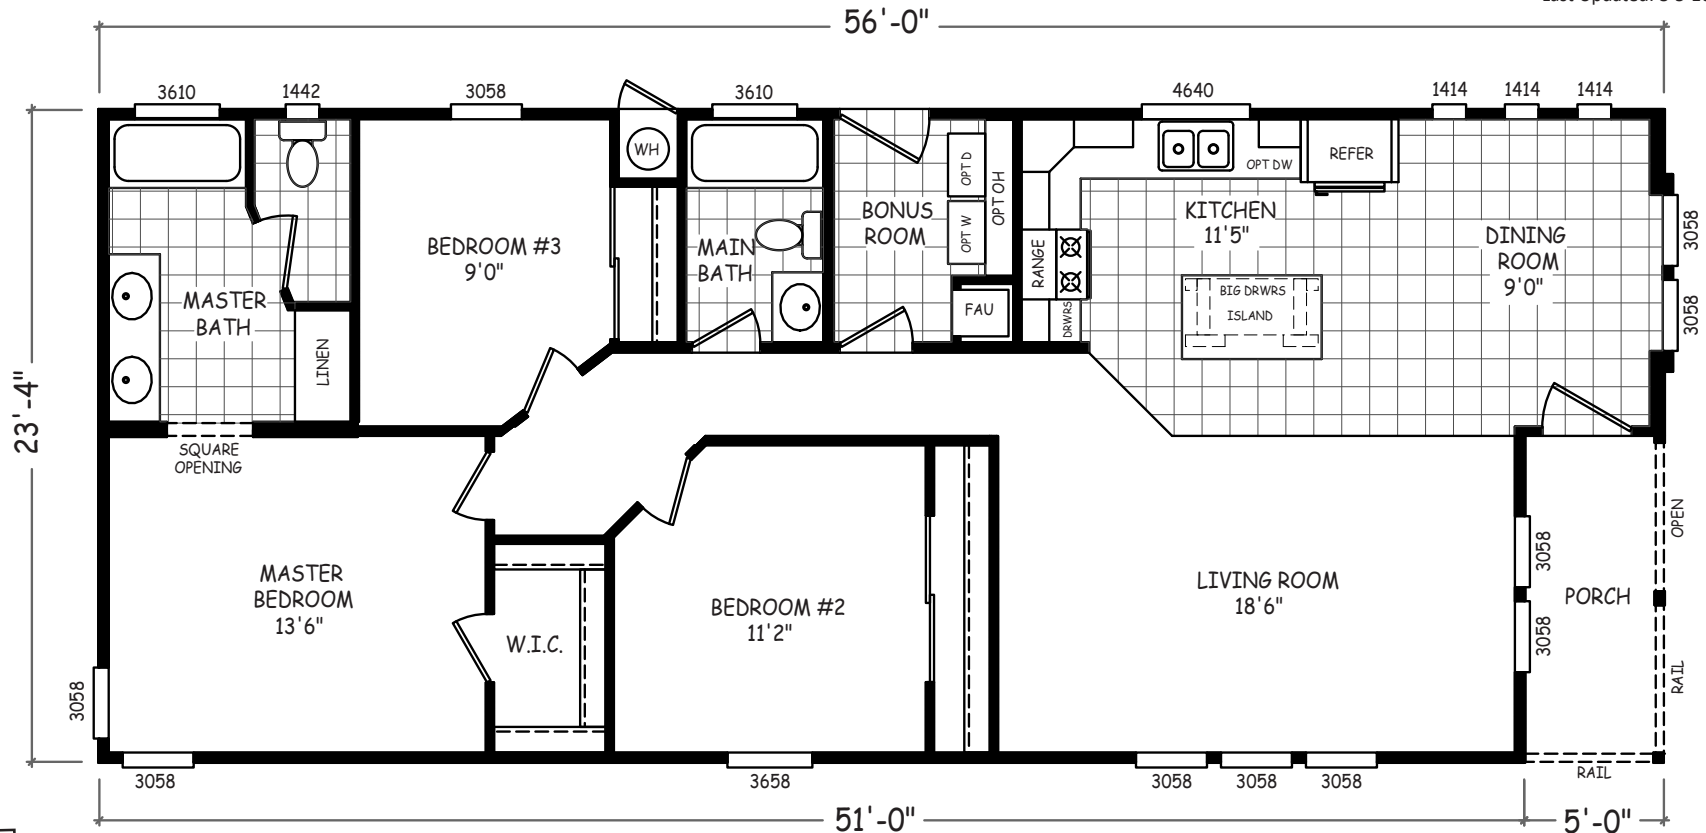

Los Altos

Westview Series 

FactorySelectHomes

3 Bedroom, 2 Bath
Approx. 1,306 Sq. Ft.

Last Updated: 8-5-16

• Flagstaff

FactorySelectHomes
○ Mesa

Factory Select Homes
8610 E. Main Street
Mesa, Arizona 85207