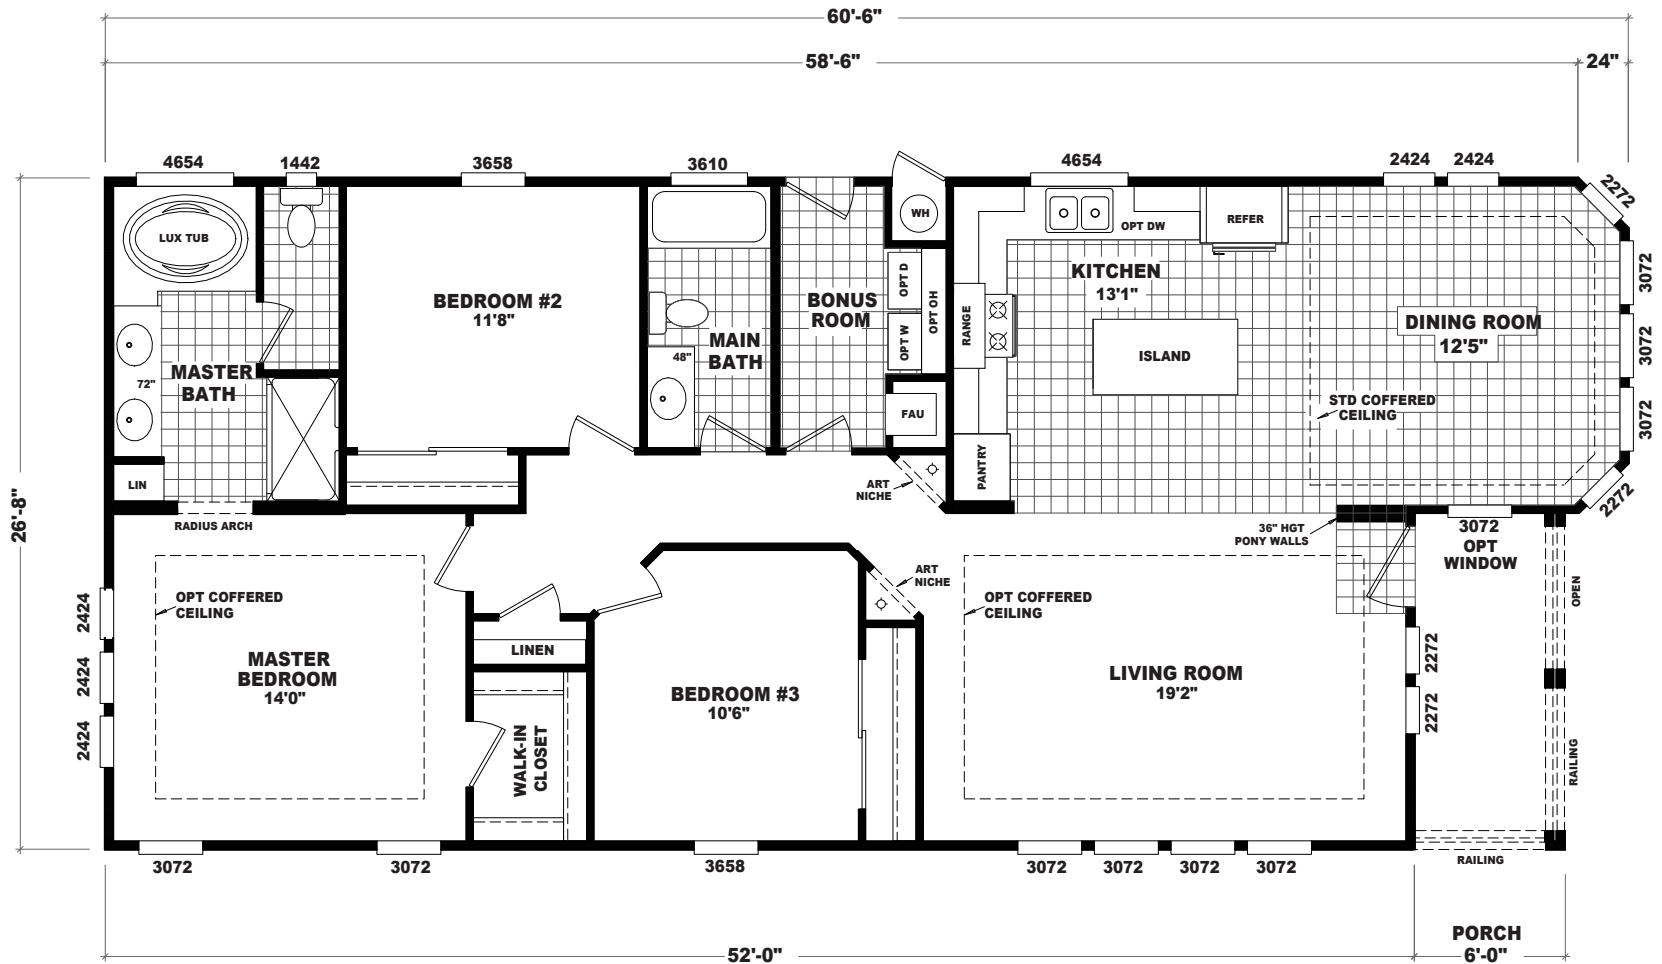

Chimayo

Grand Classic Series 

FactorySelectHomes

3 Bedroom, 2 Bath
Approx. 1,496 Sq. Ft.

Last Updated: 8-5-16

• Flagstaff

○ Mesa

Factory Select Homes
8610 E. Main Street
Mesa, Arizona 85207